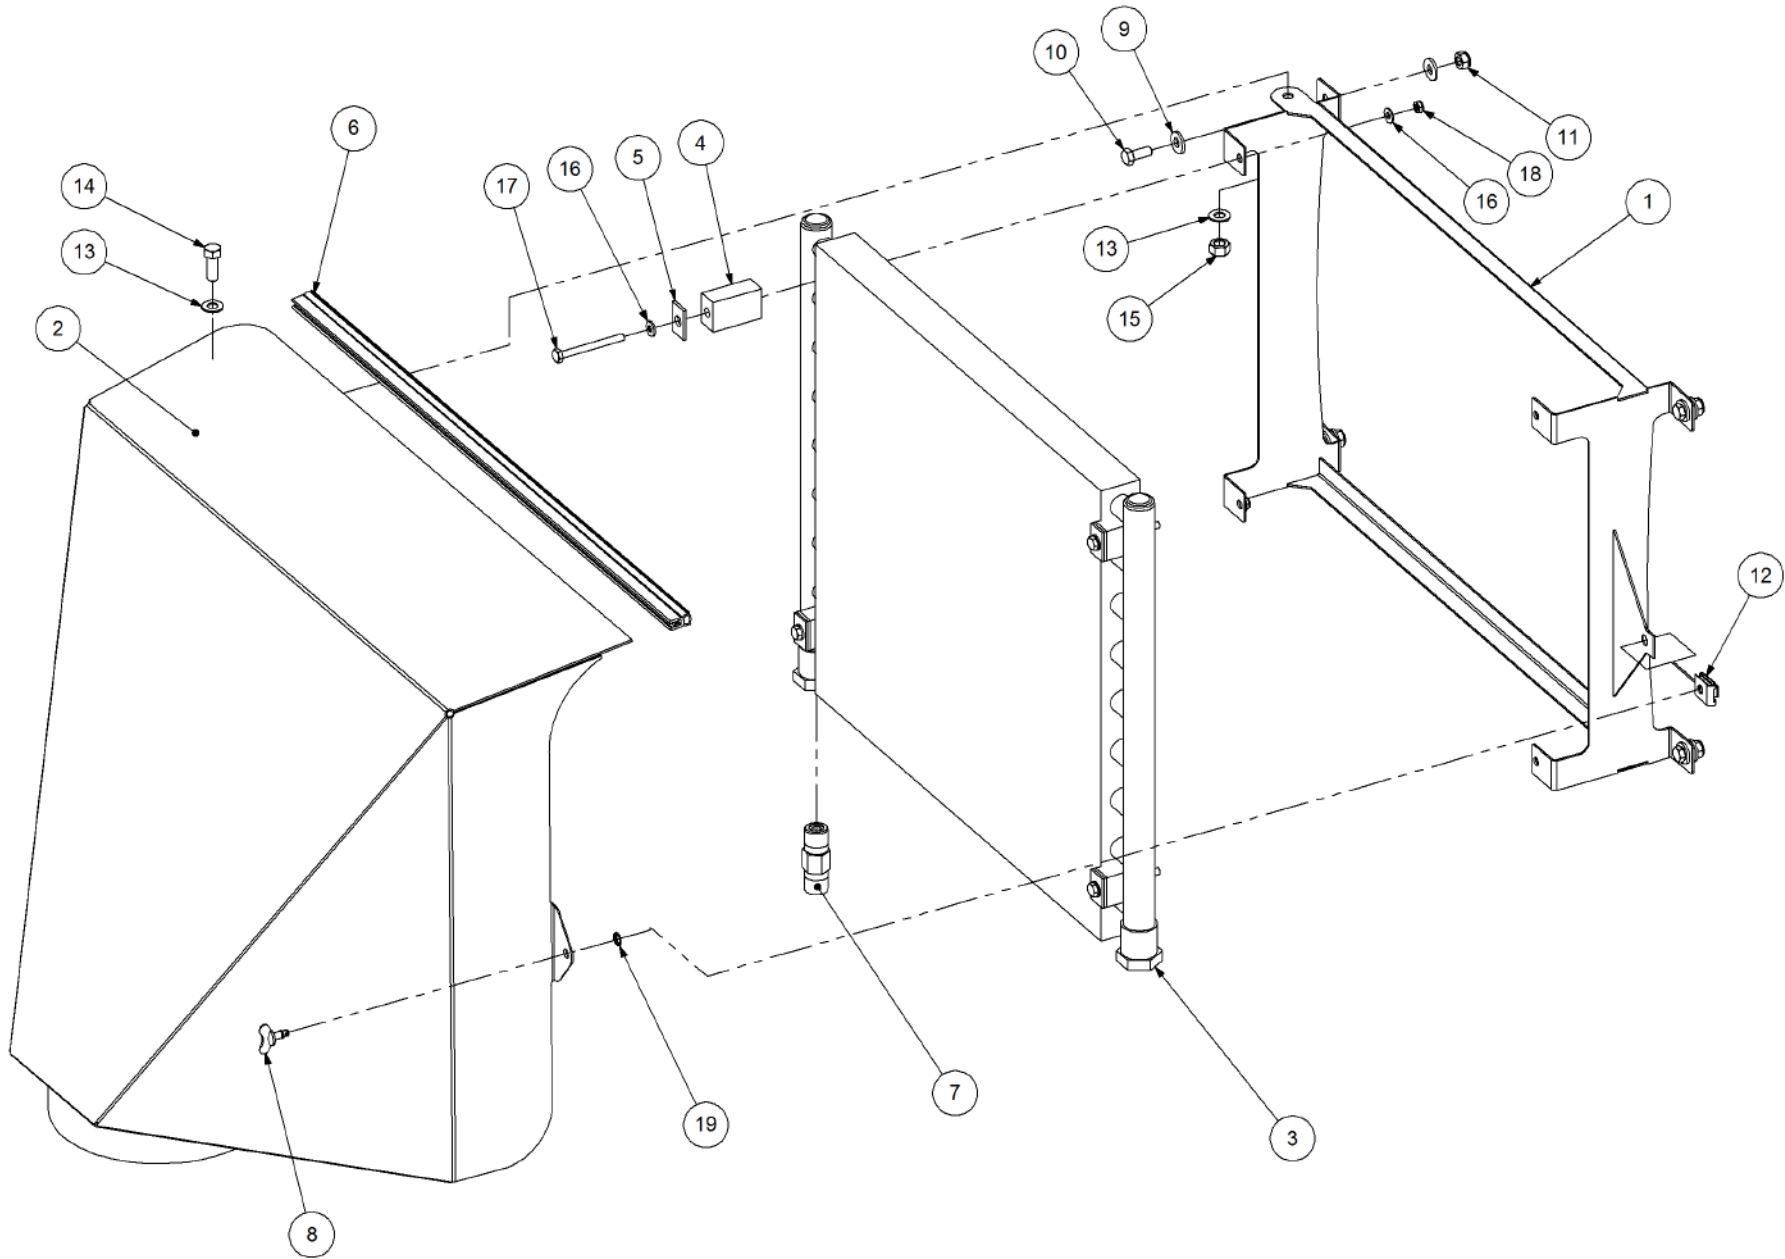

P/N 205600040 Cooler Assy

P/N 205600040 Cooler Assy

Key	Part Number	Description	Qty
1	205600051	Cooler Mount	1
2	205600041	Cooler Shroud	1
3	163109241	Oil Cooler	1
4	197203050	Rubber Cooler Mount	4
5	205600046	Spacer Washer	4
6	205600006	Rubber Seal	1
7	200122350	Relief Valve	1
8	067852260	Wing Hd Stud -1/4 Turn Fastener	1
9	085308000	Flat Washer 8 ID S/Steel	8
10	058080205	Bolt Hex Hd M8 x 20 S/Steel	4
11	080320800	Nut M8 Nyloc S/Steel	4
12	067854101	Receptacle -1/4 Turn Fastener	1
13	035310191	Flat Washer 3/8" ID S/Steel	4
14	006100255	Bolt Hex Hd 3/8" UNC x 1" S-Steel	2
15	030330101	Nut 3/8" UNC Nyloc - S/Steel	2
16	085306000	Flat Washer 6 ID S/Steel	8
17	058060655	Bolt Hex Hd M6 x 65 S/Steel	4
18	080320600	Nut M6 Nyloc S/Steel	4
19	067853420	Retainer -1/4 Turn Fastener	1

Key	Part Number	Description	Qty