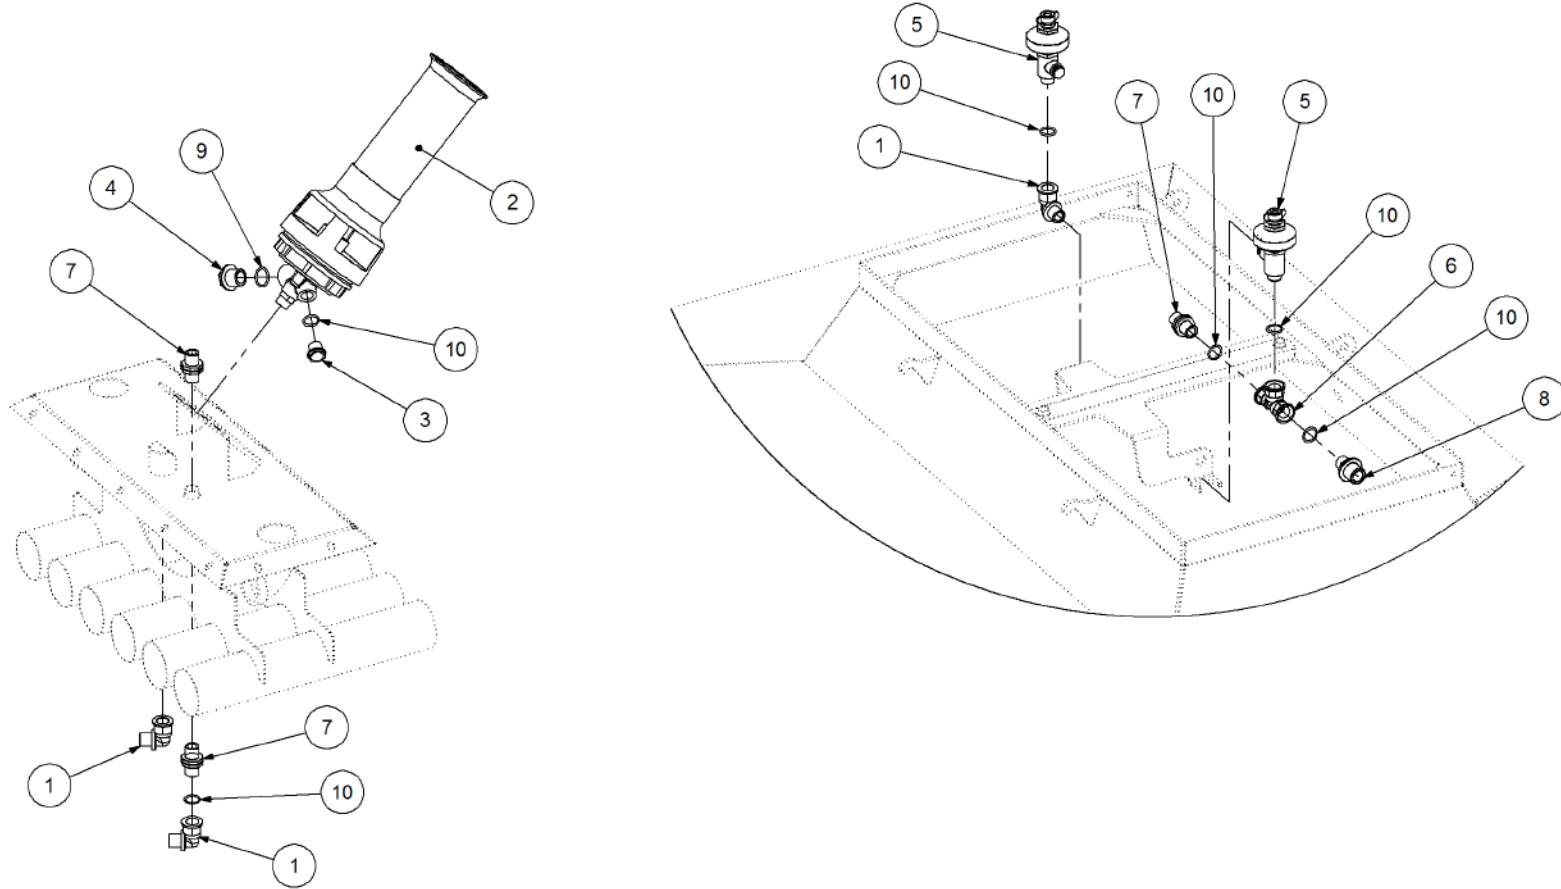

P/N 116130026

Liquid Agitate Rinse Kit

Key	Part Number	Description	Qty
1	1262022	Fitting - Elbow 90° 1/2" BspM x 1/2" BspF	3
2	502053	Hydraulic Agitator	1
3	215020	Fitting - Plug 1/2" BspM	1
4	2152030	Fitting - Plug 3/4" BspM	1
5	P63408399	Rising Nozzle	2
6	1302020	Fitting - Tee 1/2" BspF x 1/2" BspF x 1/2" BspF	1
7	2502020	Fitting - Nipple 1/2" BspM x 1/2" BspM	3
8	2402032	Fitting - Reducer 3/4" BspM x 1/2" BspM	1
9	G11058	O'ring 25 ID	1
10	G10041	O'ring 20.2 ID	6

Key	Part Number	Description	Qty