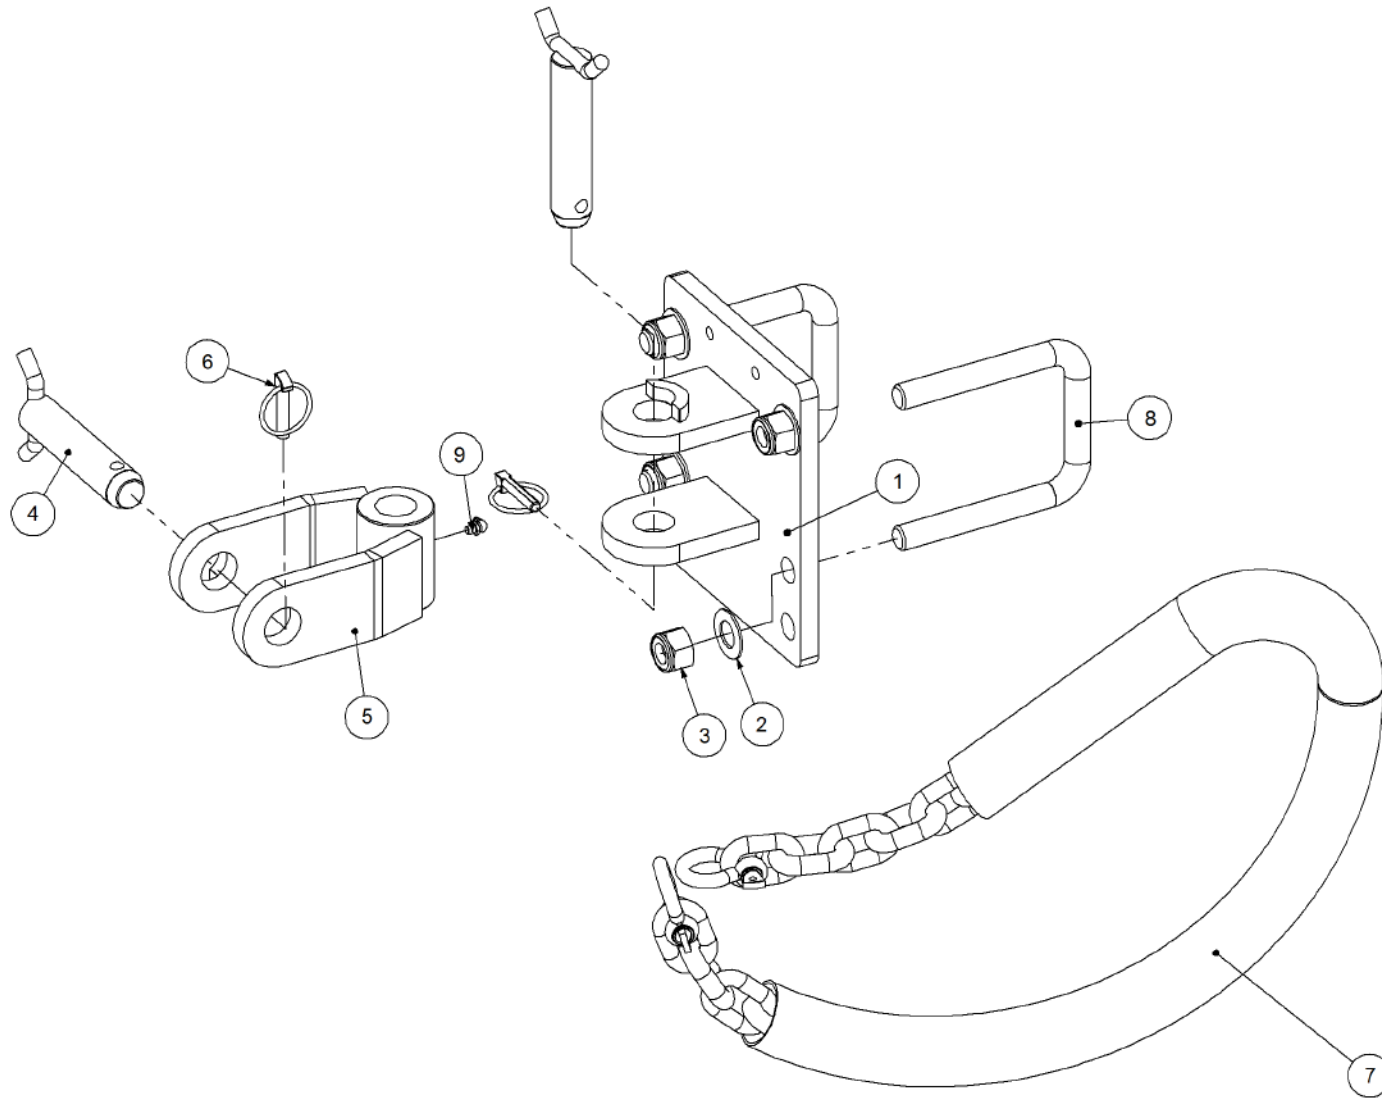

P/N 233260100 Universal Hitch Assy w/- U Bolts

P/N 233260100 Universal Hitch Assy w/- U Bolts

Key	Part Number	Description	Qty
1	233260141	Universal Pull	1
2	085120000	Flat Washer 20 ID	4
3	080122000	Nut M20 Nyloc	4
4	233260117	Hitch Pin	2
5	233330165	Clevis	1
6	095110036	Lynch Pin 3/8"	2
7	230603025	Safety Chain Assy	1
8	073100100	U Bolt M20 suits 100 x 100 RHS	2
9	111206900	Grease Nipple 1/4" UNF - 90°	1

Key	Part Number	Description	Qty