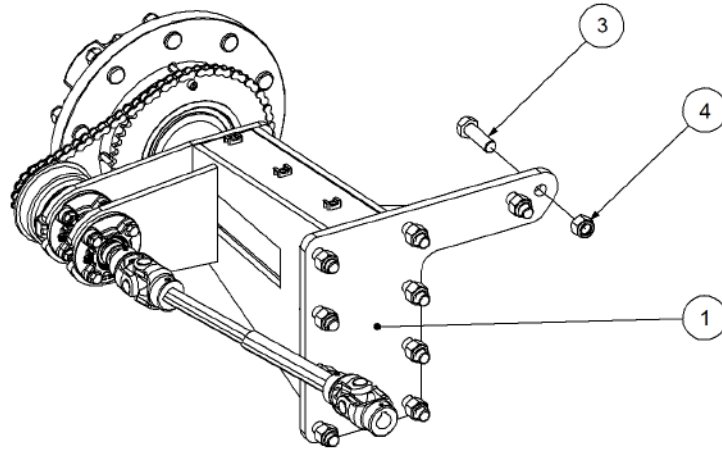

P/N 248121002 Axle Hub & Stub Kit - 15T (10 stud) x 3.0m

P/N 248121002 Axle Hub & Stub Kit - 15T (10 stud) x 3.0m

Key	Part Number	Description	Qty
1	240124000	Axle Hub & Stub - Drive - 15T (10 stud) x 3.0m	1
2	241124000	Axle Hub & Stub - Lazy - 15T (10 stud) x 3.0m	1
3	000190638	Bolt Hex Hd 3/4" UNC x 2-1/2"	20
4	030130191	Nut 3/4" UNC Nyloc	20

Key	Part Number	Description	Qty