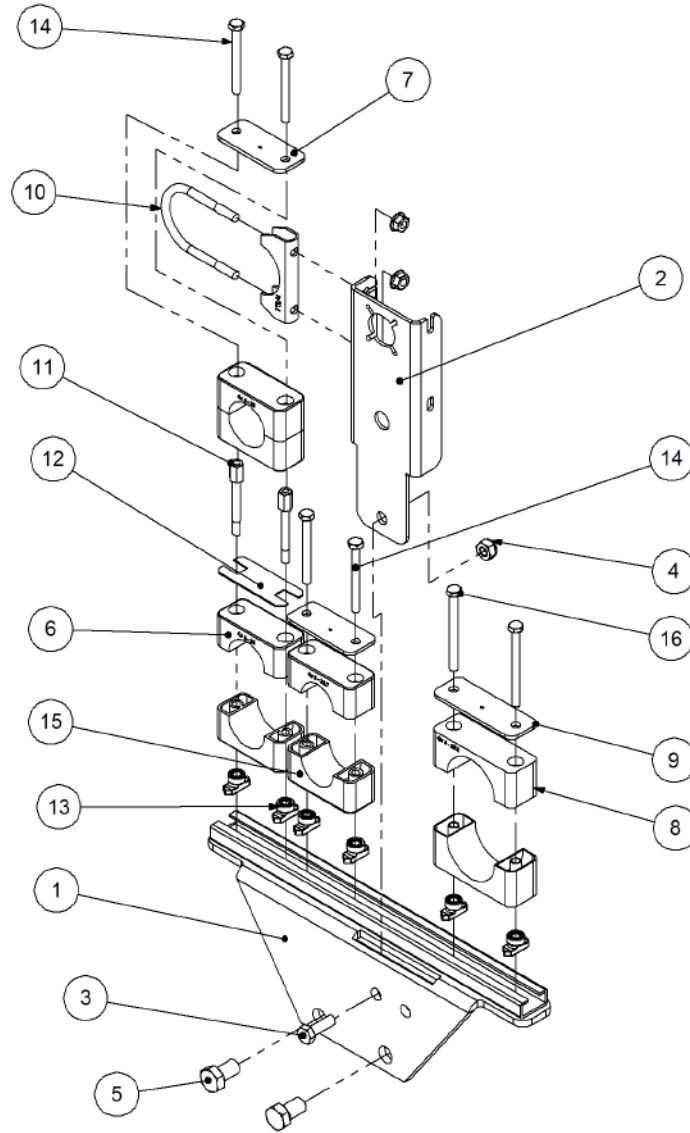

P/N 233260125 Hyd Hose & Electrical Connector Assy

P/N 233260125 Hyd Hose & Electrical Connector Assy

Key	Part Number	Description	Qty
1	233260121	Hyd Hose Bracket	1
2	233260123	Electrical Fitting Bracket	1
3	050080258	Bolt Hex Hd M8 x 25	1
4	080120800	Nut M8 Nyloc	1
5	050120208	Bolt Hex Hd M12 x 20	2
6	156145380	Clamp Pipe Single 38 Dia	2
7	156165000	Clamp Top Plate	2
8	156146508	Clamp Pipe Single 50.8 Dia	1
9	156166000	Clamp Top Plate	1
10	103100045	Clamp Exhaust 1-3/4" Dia	1
11	156350000	Stacking Bolt AF5 Single (127105)	2
12	156550000	Locking Plate SIG5 Single (128105)	1
13	156180006	Stauff Rail Nut M6	6
14	050060608	Bolt Hex Hd M6 x 60	4
15	156145337	Clamp Pipe Single 33.7 Dia	1
16	050060708	Bolt Hex Hd M6 x 70	2

Key	Part Number	Description	Qty