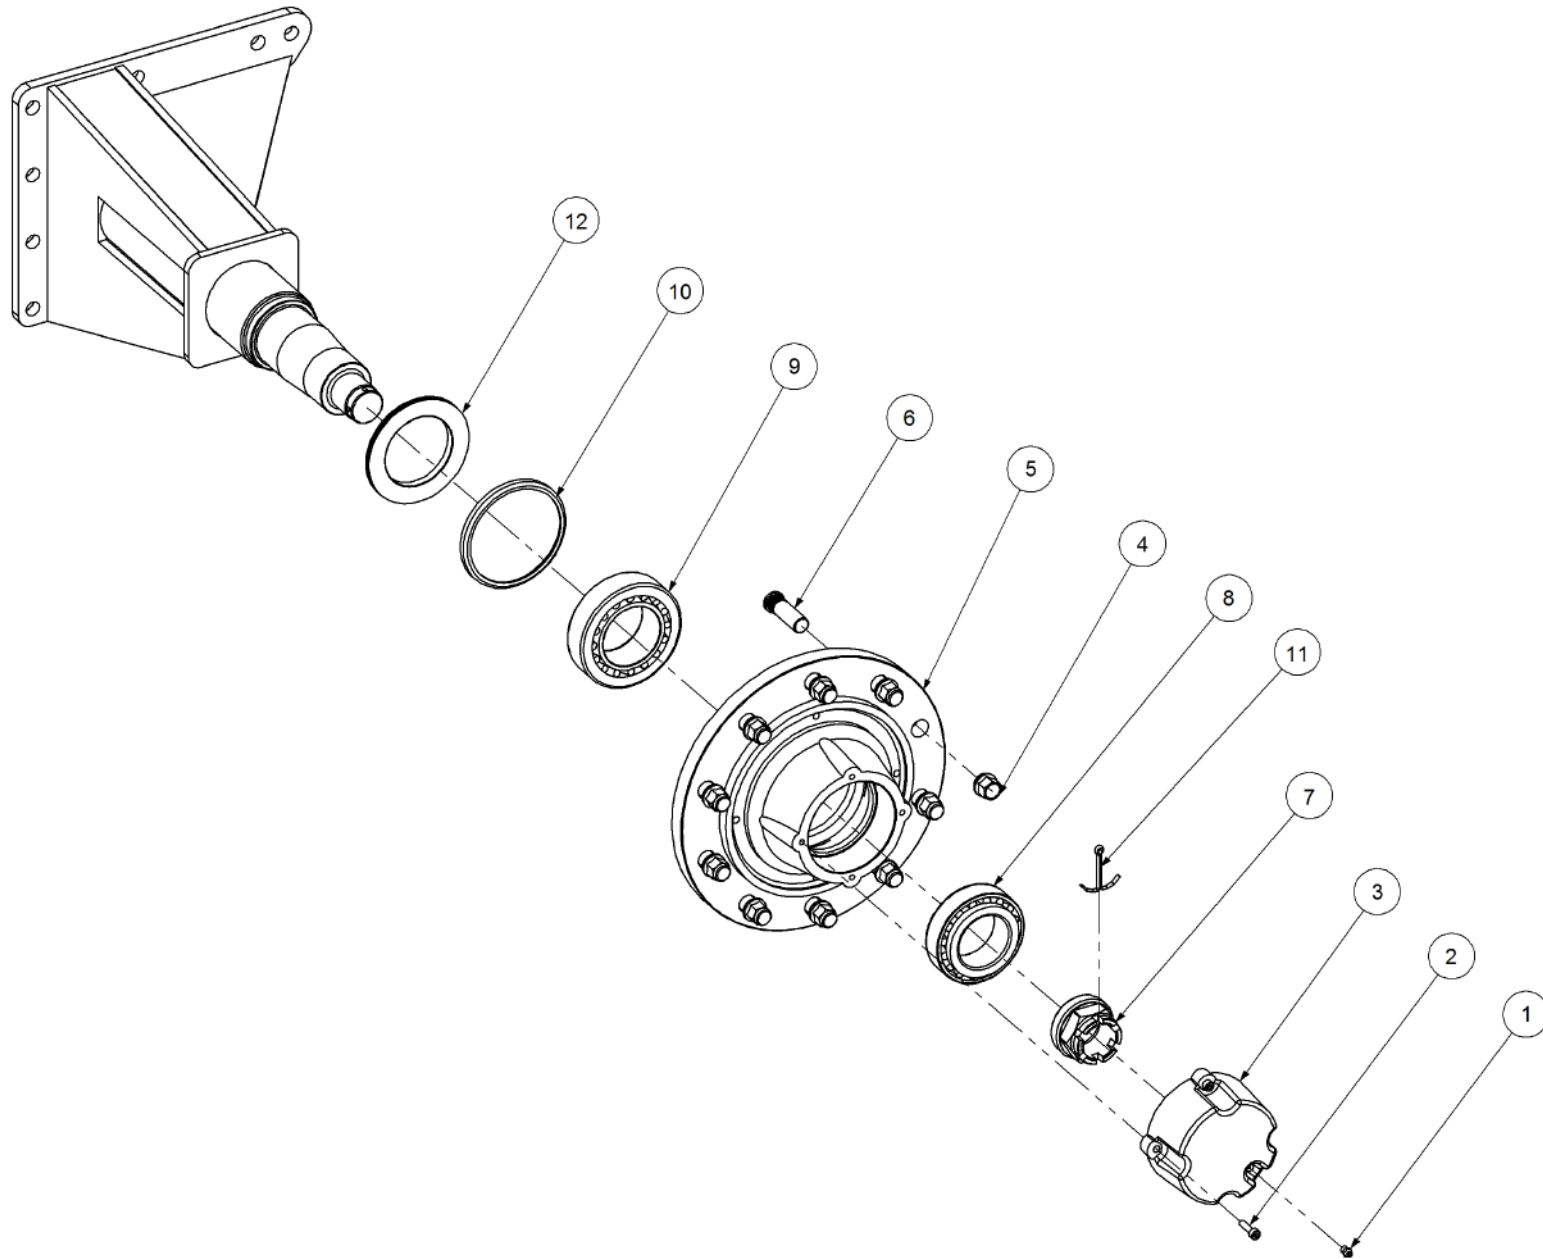

P/N 240124000 Axle Hub & Stub - Drive - 15T (10 stud) x 3.0m

Key	Part Number	Description	Qty
1	240124001	Axle - Drive	1
2	111103000	Grease Nipple 1/8" BSP	1
3	060108030	Cap Screw M8 x 30	4
4	249092007	Grease Cap	1
5	080162203	Wheel Nut M22	10
6	139110102	Hub - 10 stud	1
7	056220700	Wheel Stud M22 x 70	10
8	139110103	Axle Nut M50	1
9	135033215	Bearing Tapered Roller 75 ID	1
10	135033217	Bearing Tapered Roller 85 ID	1
11	139092009	Wear Ring	1
12	092206080	Split Pin 6.3 Dia x 80	1
13	139092008	Seal 100 ID	1
14	249150544	Sprocket Plate 5/8" BS x 54T	1
15	060108050	Cap Screw M8 x 50	4
16	000080325	Bolt Hex Hd 5/16" UNC x 1-1/4"	1
17	036108000	Spring Washer 5/16" ID	1
18	290000002	Retainer Washer	1
19	115005314	Electric Clutch w/- 18T Sprocket	1
20	249094000	Chain 5/8" Simplex O'ring	1
21	000110505	Bolt Hex Hd 7/16" UNC x 2" UNC	8
22	136220500	Bearing Housing - 4 Bolt	2
23	030130111	Nut 7/16" UNC Nyloc	8
24	135520525	Bearing - 1" ID	2
25	290000003	Clutch Shaft	1
26	182070830	Key 7 x 8 x 30 Lg	1
27	115001512	Cable Clamp	3
28	094105000	Pop Rivet 3/16" Steel	3
29	131210490	Drive Shaft & Universal	1
30	035111220	Flat Washer 7/16" ID	16
31	240000000	Bush	1
32	111206450	Grease Nipple 1/4" UNF - 45°	2

Key	Part Number	Description	Qty