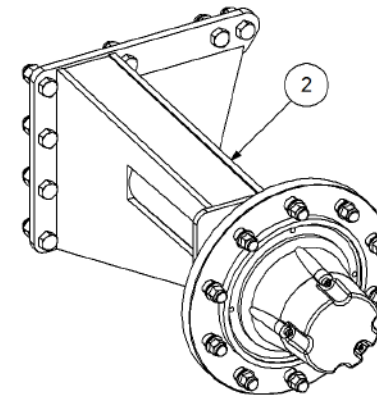

Key	Part Number	Description	Qty
------------	--------------------	--------------------	------------

P/N 233260145 Universal Hitch Assy w/- Adaptor Plate

Key	Part Number	Description	Qty
1	233260141	Universal Pull	1
2	233260117	Hitch Pin	2
3	233330165	Clevis	1
4	095110036	Lynch Pin 3/8"	2
5	111206750	Grease Nipple 1/4" UNF - 75°	1
6	230603025	Safety Chain Assy	1
7	054200409	Bolt Hex Hd M20 x 40 Durlok	4
8	233260113	Adaptor Plate	1

Key	Part Number	Description	Qty
------------	--------------------	--------------------	------------

P/N 248121000

Axle Hub & Stub Kit - 15T (10 stud) x 3.2m

Key	Part Number	Description	Qty
1	240120000	Axle Hub & Stub - Drive - 15T (10 stud) x 3.2m	1
2	241120001	Axle Hub & Stub - Lazy - 15T (10 stud) x 3.2m	1
3	000190638	Bolt Hex Hd 3/4" UNC x 2-1/2"	20
4	030130191	Nut 3/4" UNC Nyloc	20