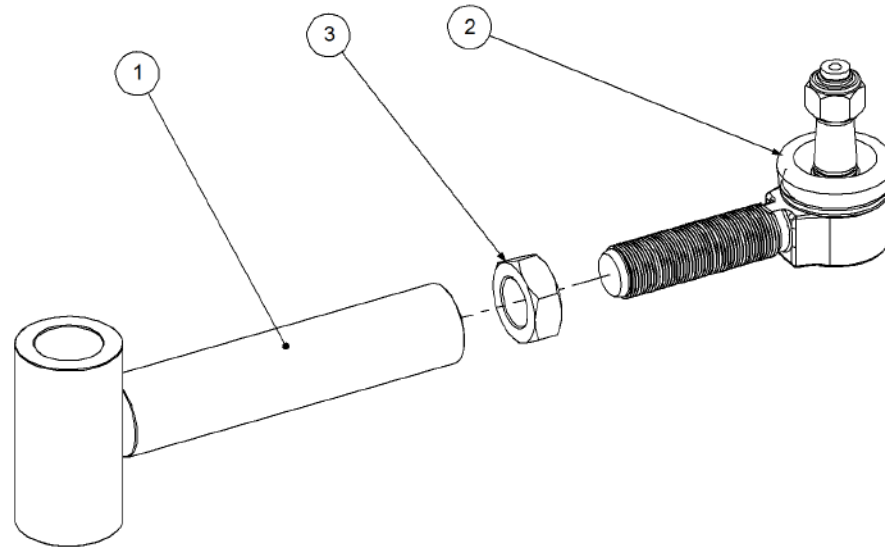

P/N 230606015   Secondary Lever Assy

Key	Part Number	Description	Qty
1	230606011	Secondary Lever	1
2	145003859	Tie Rod End - RH	1
3	145003861	Nut Lock 1" x 16 TPI - RH	1

Key	Part Number	Description	Qty