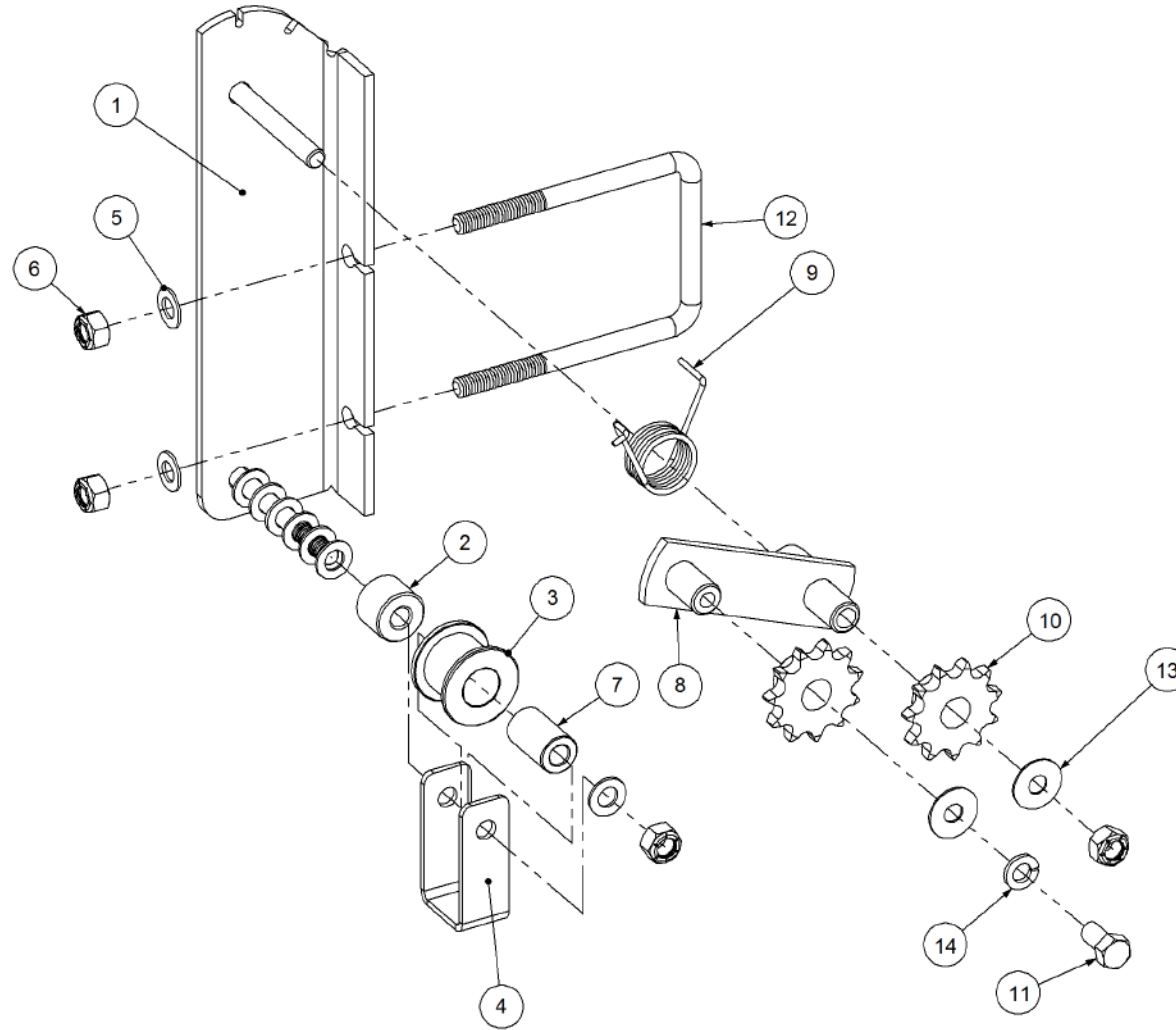

Key	Part Number	Description	Qty
------------	--------------------	--------------------	------------

P/N 29000021 Tensioner Assembly - SSB

P/N 290000021

Tensioner Assembly - SSB

Key	Part Number	Description	Qty
1	290000022	Tensioner Bracket	1
2	290302077	Spacer	1
3	290000024	Chain Idler	1
4	290000023	Chain Guide	1
5	035110191	Flat Washer 3/8" ID	9
6	030130101	Nut 3/8" UNC Nyloc	4
7	290000025	Spacer	1
8	290000026	Tensioner Arm	1
9	124325081	Spring - Torsion 1" ID - LH	1
10	126131100	Sprocket (Steel) 1/2" BS x 11T - 16 ID	2
11	000100205	Bolt Hex Hd 3/8" UNC x 3/4"	1
12	020075075	U Bolt 3/8" X 3" X 3" UNC Zp	1
13	035110251	Flat Washer 3/8" ID	2
14	036110000	Spring Washer 3/8" ID	1