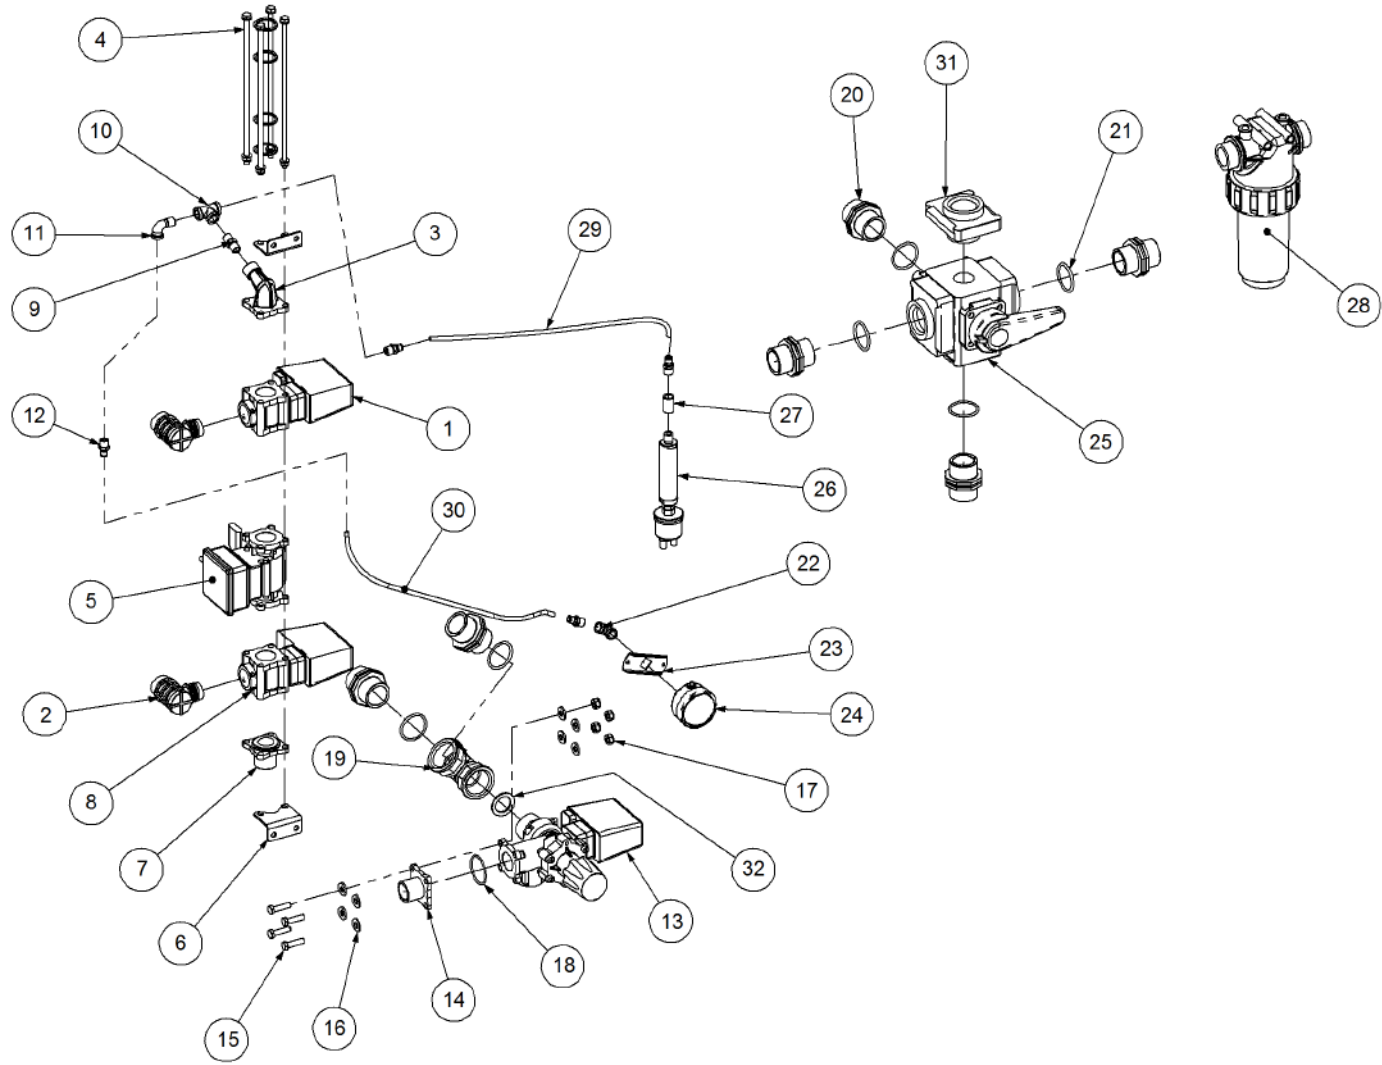

P/N 116130025 Liquid Valves Return Kit

P/N 116130025   Liquid Valves Return Kit

Key	Part Number	Description	Qty
1	463001ST	Electric Boom Section Valve	1
2	463001.301	Terminal Manifold	2
3	463011.130	Pressure Gauge Adaptor BSP 1/4"	1
4	463000.940	Valves Assembly Kit - 4 Element	1
5	4621AA30000	Electro-magnetic Flow Meter	1
6	200401034	Manifold Bracket	2
7	463000.040	Fitting - Male Adaptor 1" BspM	1
8	463020	Electric Proportional Control Valve	1
9	IF31SS2702	Fitting - Nipple 1/4" BspM	1
10	IF31SS3502	Fitting - Tee 1/4" BspF x 1/4" BspF x 1/4" BspF	1
11	IF31SS2502	Fitting - Elbow 1/4" BspF x 1/4" BspM	1
12	IF22SSM.305	Fitting - Connector 1/4" BspM - Hose 6mm	4
13	471501T	Electric Control Valve	1
14	463000.140	Fitting - Adaptor 1" BspM	1
15	064108030	Set Screw Hex Hd M8 x 30	4
16	085308000	Flat Washer 8 ID S/Steel	8
17	080120800	Nut M8 Nyloc	4
18	G10071V	O'ring 39.3 ID	1
19	1302050	Fitting - Tee 1-1/4" BspF x 1-1/4" BspF x 1-1/4" BspF	1
20	2502050	Fitting - Nipple 1-1/4" BspM x 1-1/4" BspM	6
21	G10052	O'ring 39.7 ID	6
22	IF31SS3402	Fitting - Elbow 1/4" BspF x 1/4" BspF	1
23	IF251595	Panel Mount Kit 63mm Guage	1
24	914010	Inox Glycerinie Guage	1
25	453055A55	Ball Valve - 5 Way	1
26	A1704	Pressure Transducer	1
27	IF31SS2602	Fitting - Connector 1/4" BspF x 1/4" BspF	1
28	3262054	Line Filter (100 Mesh)	1
29	116130020-01	Hose 6mm	1
30	116130020-02	Hose 6mm	1
31	45305500.030	Fitting - Blanking Cap	1
32	G40015	Gasket 27.5 ID	1

Key	Part Number	Description	Qty