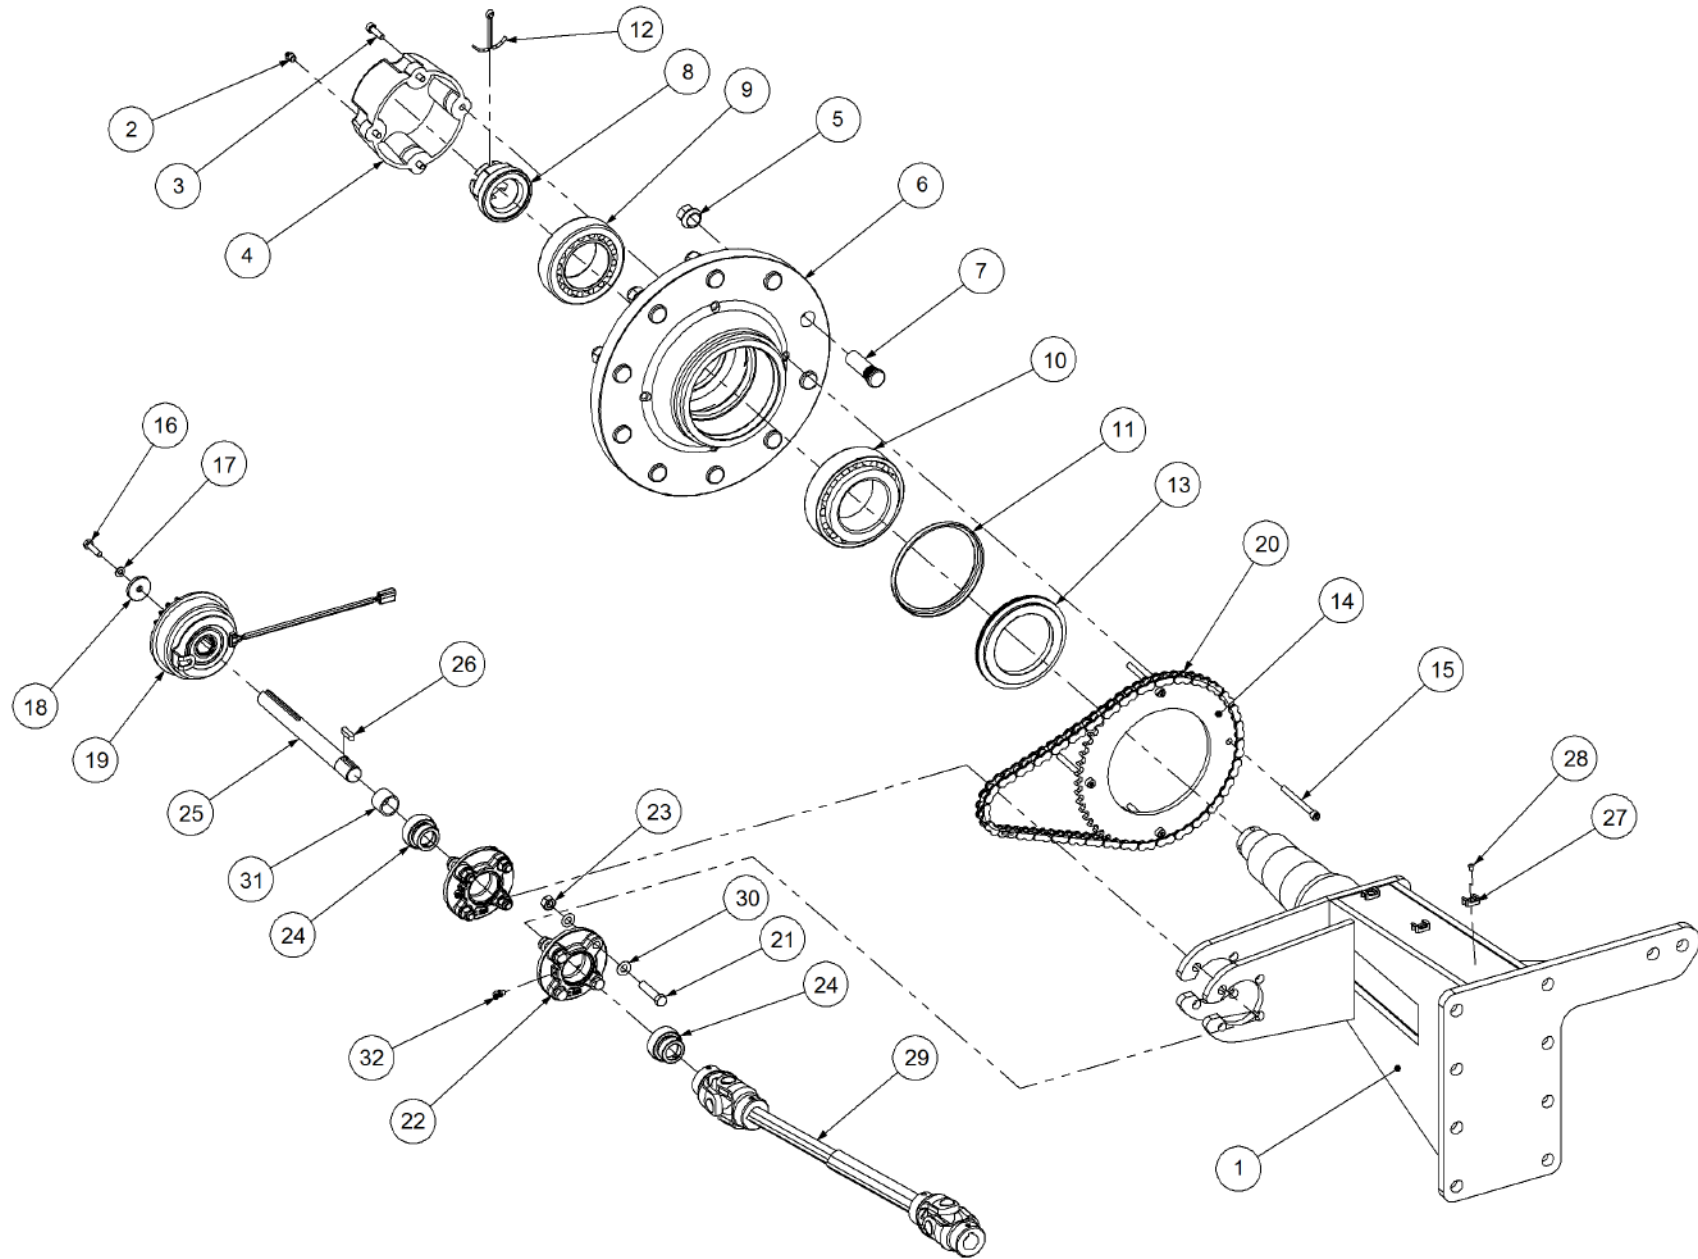

Key	Part Number	Description	Qty
------------	--------------------	--------------------	------------

P/N 240124000 Axle Hub & Stub - Drive - 15T (10 stud) x 3.0m

Key	Part Number	Description	Qty
1	240124001	Axle - Drive	1
2	111103000	Grease Nipple 1/8" BSP	1
3	060108030	Cap Screw M8 x 30	4
4	249092007	Grease Cap	1
5	080162203	Wheel Nut M22	10
6	139110102	Hub - 10 stud	1
7	056220700	Wheel Stud M22 x 70	10
8	139110103	Axle Nut M50	1
9	135033215	Bearing Tapered Roller 75 ID	1
10	135033217	Bearing Tapered Roller 85 ID	1
11	139092009	Wear Ring	1
12	092206080	Split Pin 6.3 Dia x 80	1
13	139092008	Seal 100 ID	1
14	249150544	Sprocket Plate 5/8" BS x 54T	1
15	060108050	Cap Screw M8 x 50	4
16	000080325	Bolt Hex Hd 5/16" UNC x 1-1/4"	1
17	036108000	Spring Washer 5/16" ID	1
18	290000002	Retainer Washer	1
19	115005314	Electric Clutch w/- 18T Sprocket	1
20	249094000	Chain 5/8" Simplex O'ring	1
21	000110505	Bolt Hex Hd 7/16" UNC x 2" UNC	8
22	136220500	Bearing Housing - 4 Bolt	2
23	030130111	Nut 7/16" UNC Nyloc	8
24	135520525	Bearing - 1" ID	2
25	290000003	Clutch Shaft	1
26	182070830	Key 7 x 8 x 30 Lg	1
27	115001512	Cable Clamp	3
28	094105000	Pop Rivet 3/16" Steel	3
29	131210490	Drive Shaft & Universal	1
30	035111220	Flat Washer 7/16" ID	16
31	240000000	Bush	1
32	111206450	Grease Nipple 1/4" UNF - 45°	2