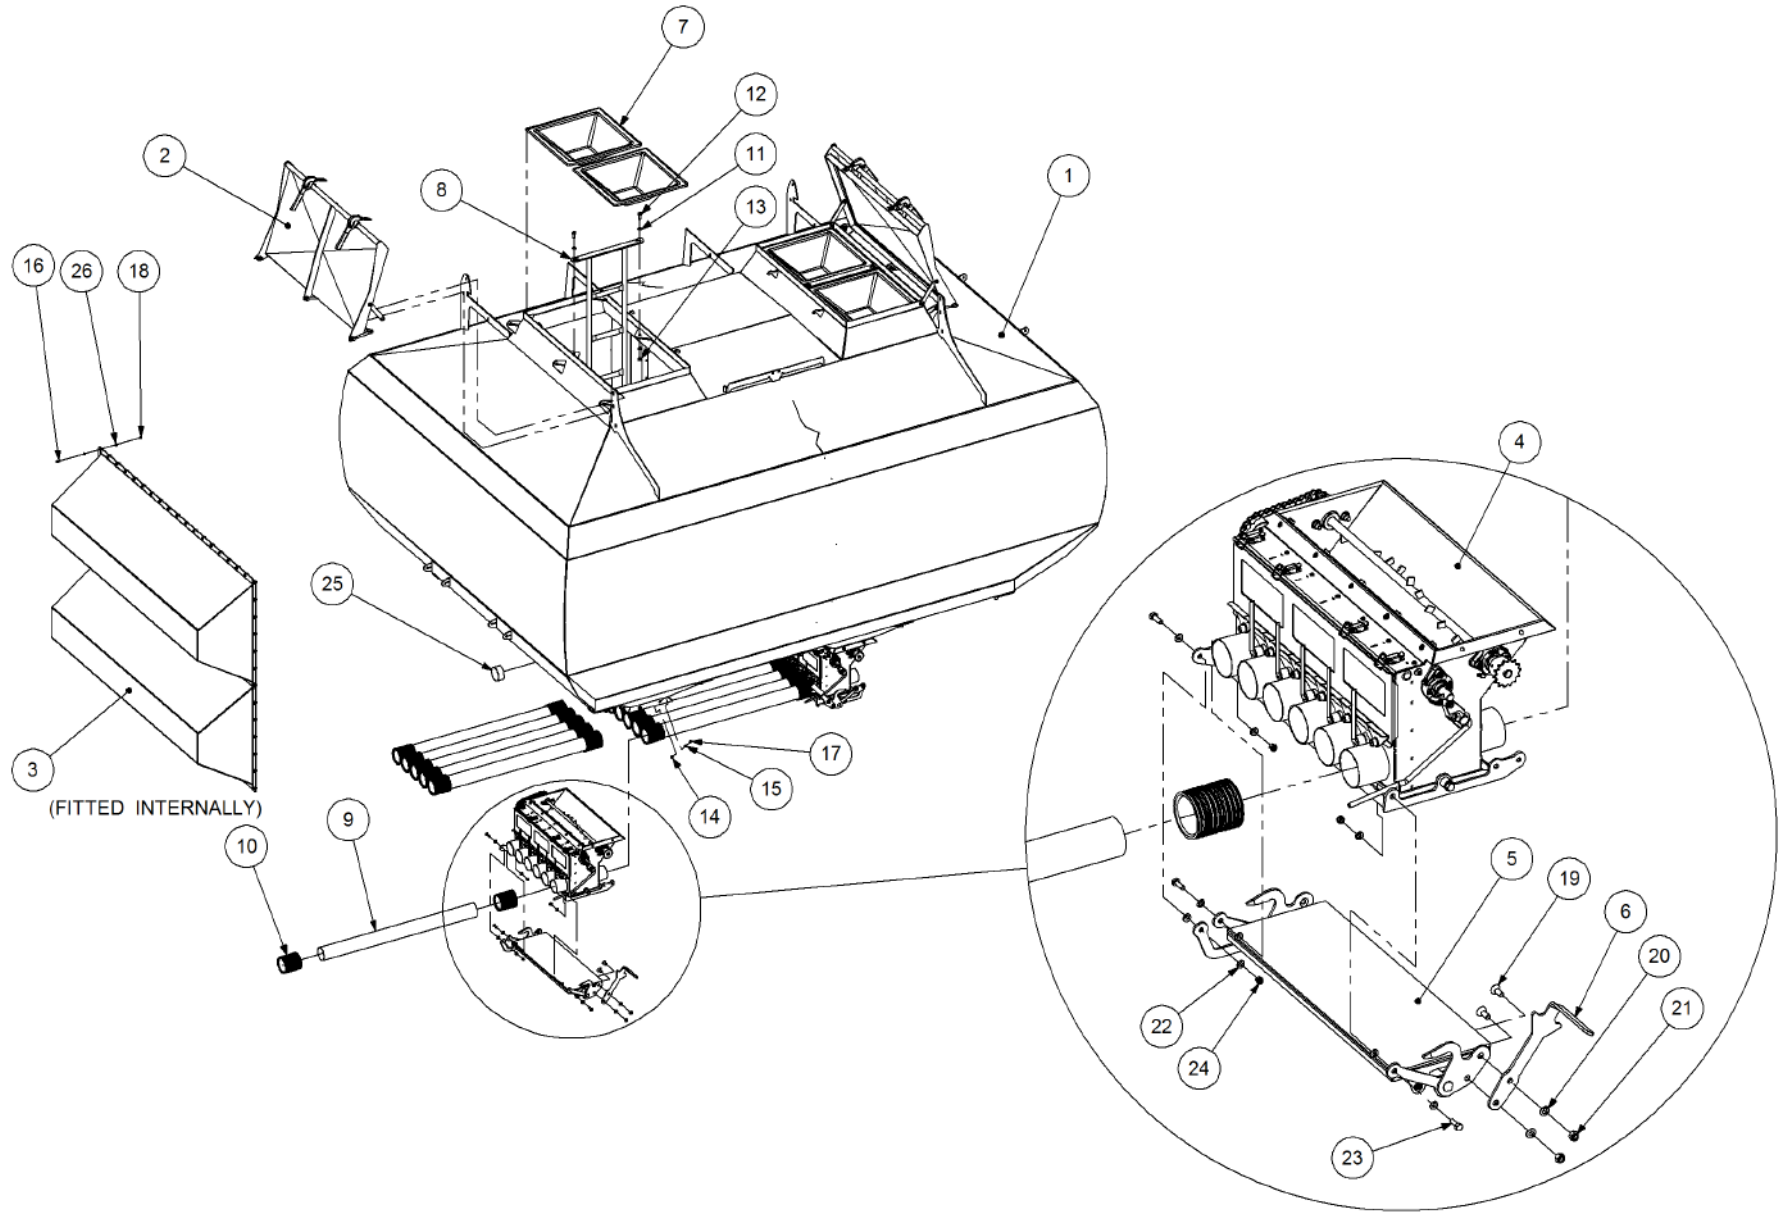

P/N 200122253

Bin Sub Assembly - 12000 2 Bin w/- Retainer Pin

Key	Part Number	Description	Qty
1	200122031	Bin - 12000 2 Bin w/- Retainer Pin	1
2	203900000	Lid Assy - Large	2
3	207122001	Bin Divider	2
4	208600001	Metering Unit Assy - 6 Way (less Bottom Door)	2
5	208600023	Bottom Door & Shaft - 6 Way	2
6	208400065	Metering Unit Bottom Door Handle	2
7	203155001	Wire Basket	4
8	202121001	Ladder	2
9	208000980	Metering Unit Flow Thru Tube	12
10	208000090	Joiner Hose	24
11	085110000	Flat Washer 10 ID	8
12	050100308	Bolt Hex Hd M10 x 30	4
13	080121000	Nut M10 Nyloc	4
14	030110061	Nut 1/4" UNC	18
15	035106151	Flat Washer 1/4" ID	28
16	000060195	Bolt Hex Hd 1/4" UNC x 3/4"	77
17	010106012	Cap Screw 1/4" UNC x 1/2"	28
18	030130061	Nut 1/4" UNC Nyloc	77
19	012110025	Cap Screw Csk Hd 3/8" UNC x 1"	4
20	035110191	Flat Washer 3/8" ID	4
21	030130101	Nut 3/8" UNC Nyloc	4
22	035108161	Flat Washer 5/16" ID	18
23	000080255	Bolt Hex Hd 5/16" UNC x 1"	6
24	030130081	Nut 5/16" UNC Nyloc	6
25	197000762	Blank Off Cap 3" Black	4
26	035106161	Flat Washer 1/4" ID	154

Key	Part Number	Description	Qty