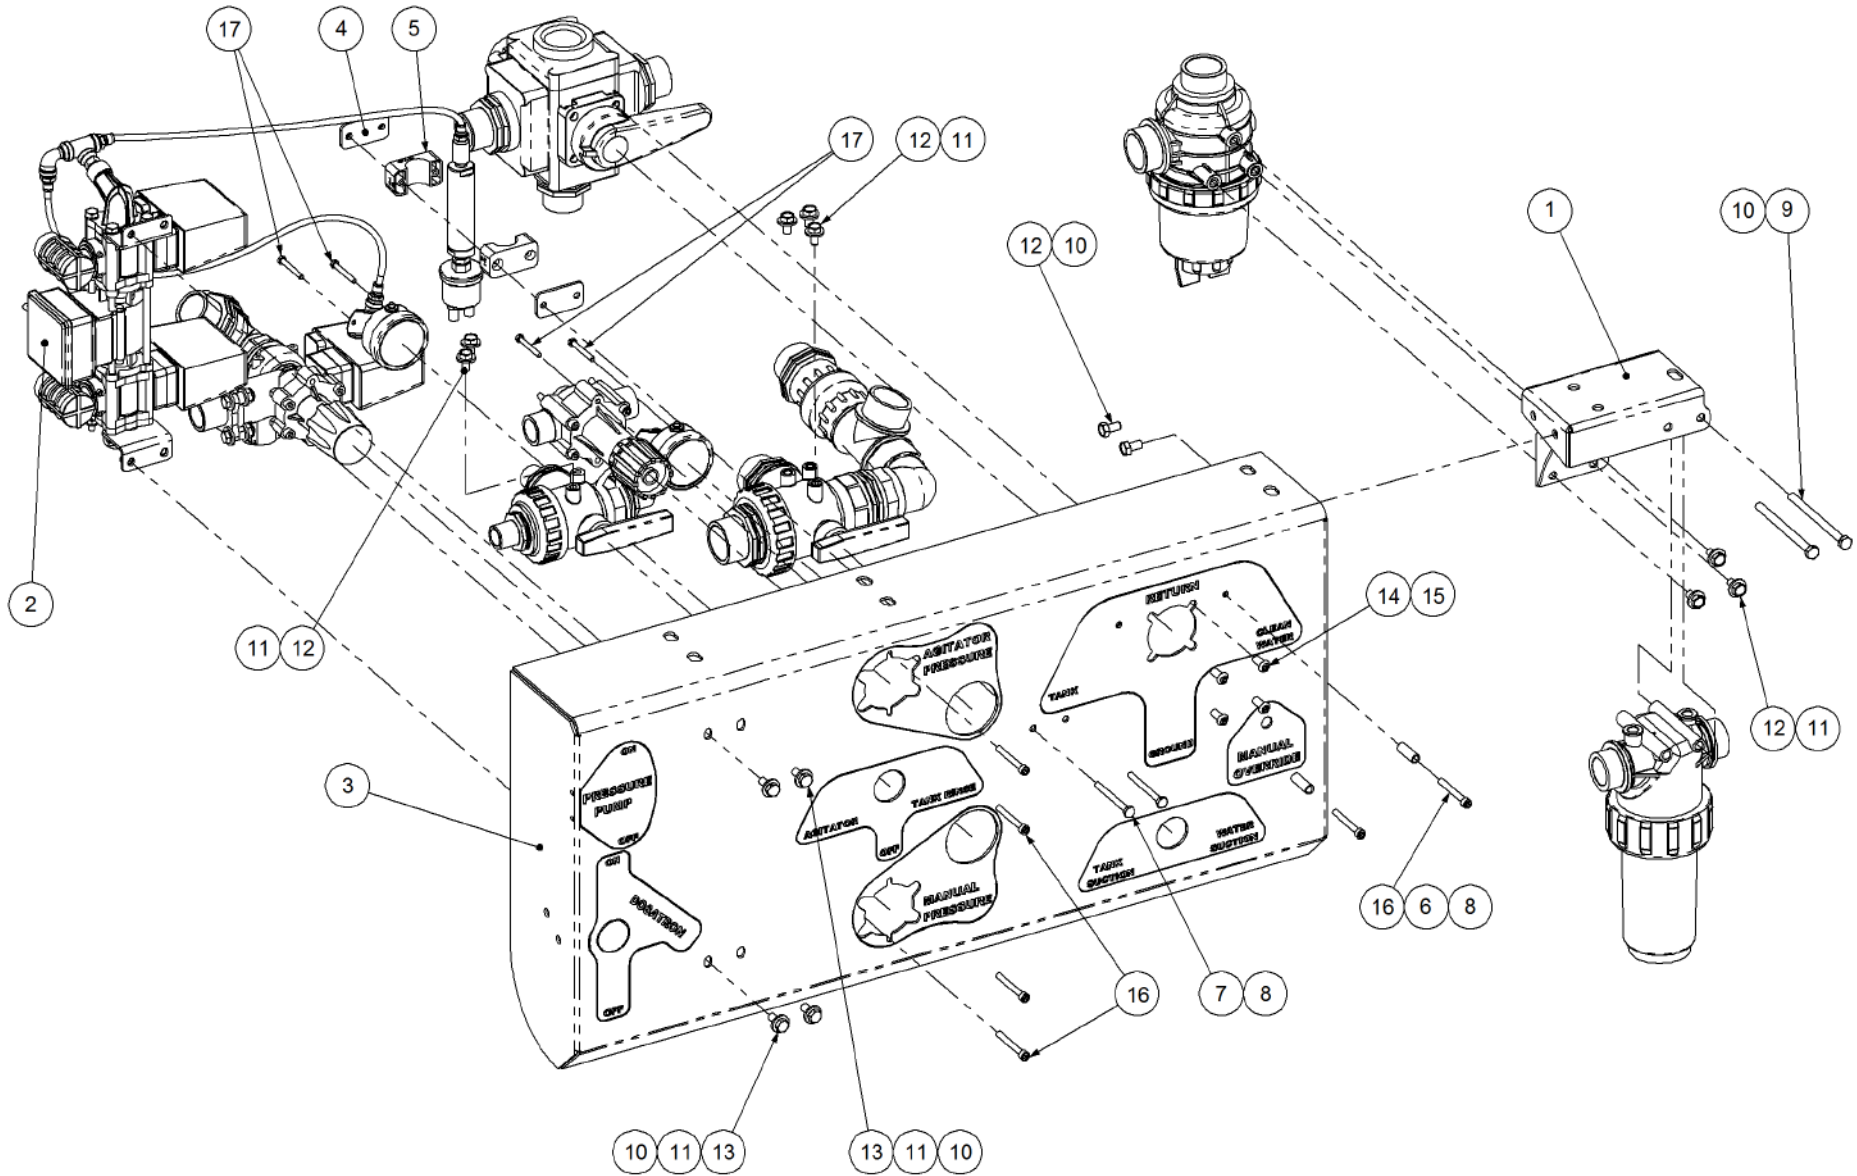

Key	Part Number	Description	Qty
-----	-------------	-------------	-----

P/N 200401149

Liquid Manifold Kit - Single

Key	Part Number	Description	Qty
1	200401148	Filter Bracket	1
2	116130020	Liquid Fertilizer Kit	1
3	200401146	Liquid Manifold Mount Plate	1
4	156580000	Clamp Top Plate	2
5	156144280	Clamp Pipe Single 28 Dia	1
6	200401152	Spacer - Ball Valve	2
7	058060655	Bolt Hex Hd M6 x 65 S/Steel	2
8	080320600	Nut M6 Nyloc S/Steel	4
9	058081105	Bolt Hex Hd M8 x 110 S/Steel	2
10	080320800	Nut M8 Nyloc S/Steel	8
11	085308000	Flat Washer 8 ID S/Steel	12
12	058080165	Bolt Hex Hd M8 x 16 S/Steel	10
13	058080205	Bolt Hex Hd M8 x 20 S/Steel	4
14	017108025	Set Screw Skt Hd 5/16" UNC x 3/4" S/Steel	4
15	030330081	Nut 5/16" UNC Nyloc - S/Steel	4
16	063106040	Cap Screw M6 x 40 S/Steel	6
17	067105040	Set Screw Hex Hd M5 x 40 S/Steel	4