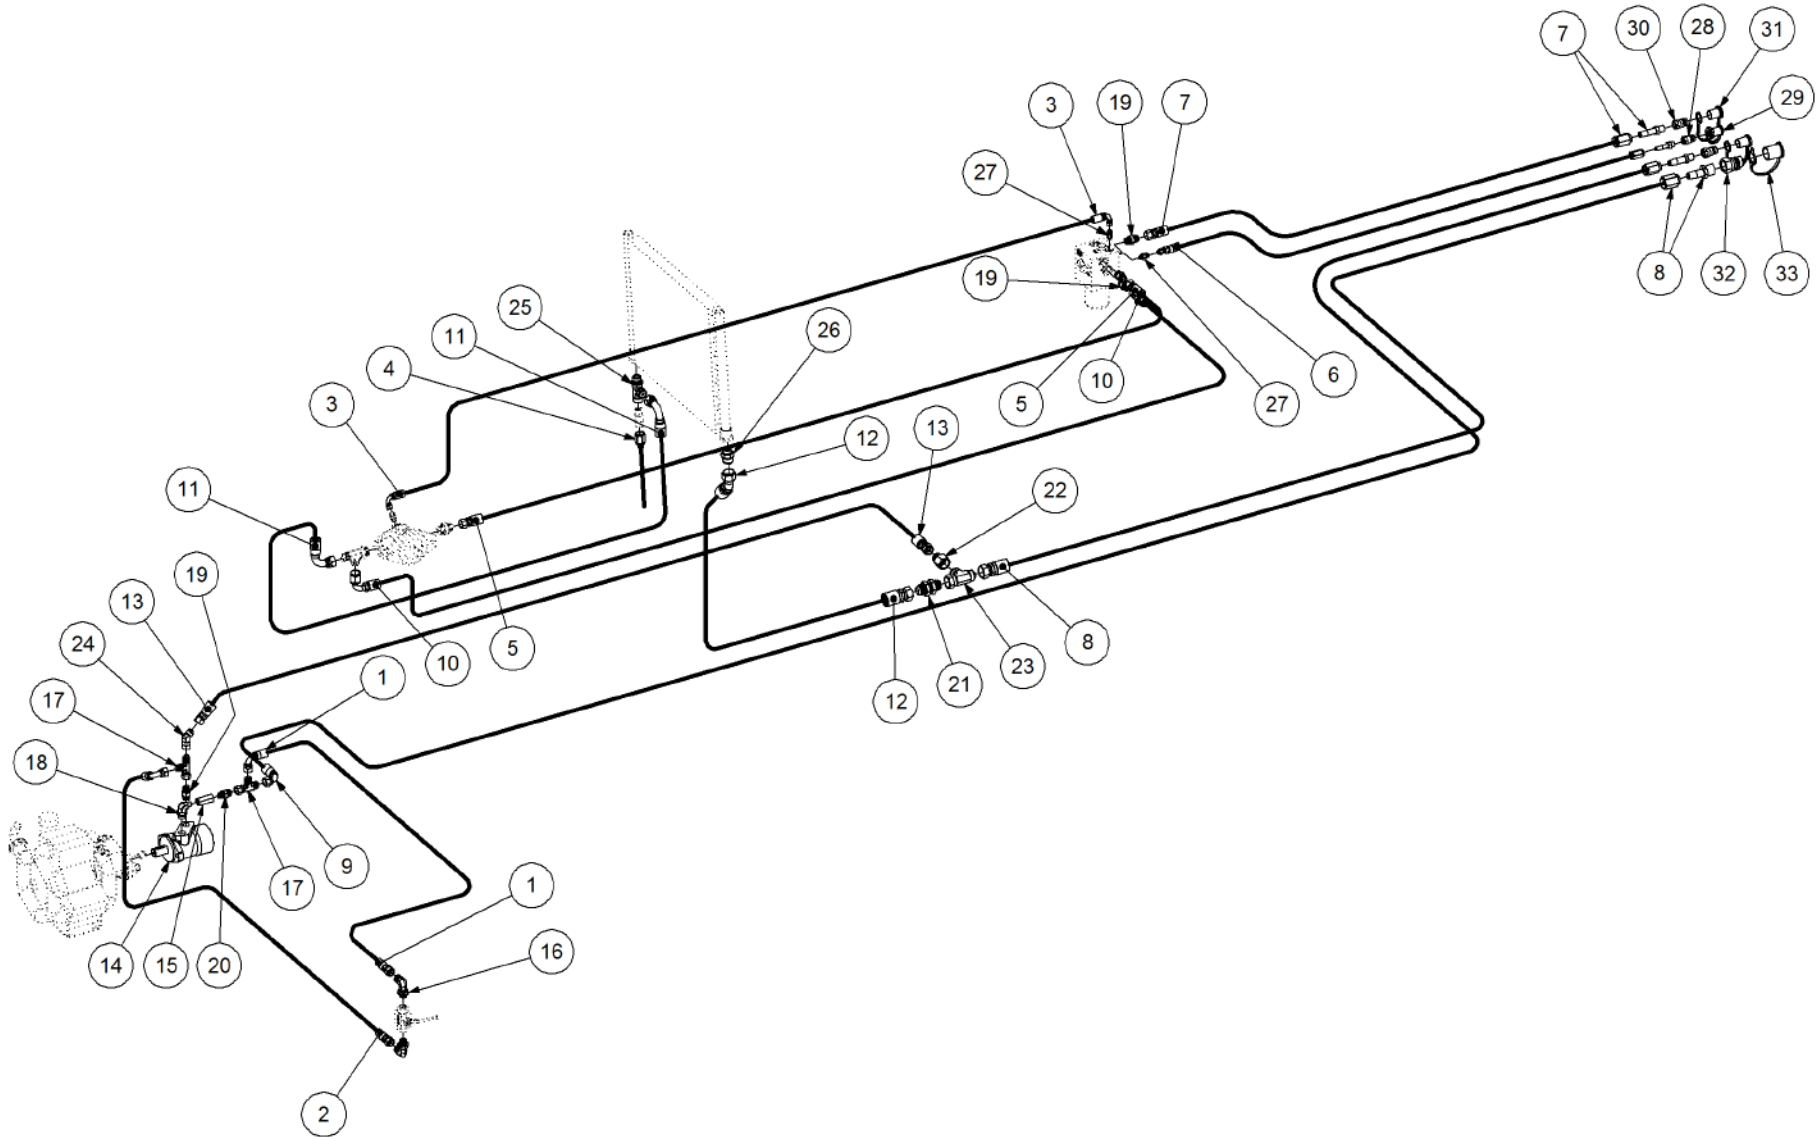

P/N 150000063 Hydraulic Hose & Fittings Kit - TQL

Key	Part Number	Description	Qty	Key	Part Number	Description	Qty
1	150000034	Hyd Hose 1/2" DWB x 378 Lg	1	33	1525209-6	Dust Cap - 1"	1
2	150000035	Hyd Hose 1/2" DWB x 618 Lg	1				
3	150000051	Hyd Hose 3/8" SWB x 808 Lg	1				
4	150000021	Hyd Hose 1/2" SFB x 1023 Lg	1				
5	150000007	Hyd Hose 5/8" DWB x 676 Lg	1				
6	150000064	Hyd Hose 3/8" SWB x 12569 Lg	1				
7	150000070	Hyd Hose 5/8" DWB x 12585 Lg	1				
8	150000066	Hyd Hose 1" SWB x 12604 Lg	1				
9	150000072	Hyd Hose 5/8" DWB x 14586 Lg	1				
10	150000065	Hyd Hose 5/8" DWB x 729 Lg	1				
11	150000061	Hyd Hose 3/4" SWB x 1504 Lg	1				
12	150000068	Hyd Hose 1" SWB x 1070 Lg	1				
13	150000074	Hyd Hose 5/8" DWB x 1080 Lg	1				
14	158045260	Hydraulic Motor 2.7CI	1				
15	152FFP38	Valve Burst 3/8"	1				
16	15210C4OMX-S	Fitting - Elbow 90° 7/8" JicM x 1/2" BspM	2				
17	15210R6X-S	Fitting - Tee 7/8" JicM x 7/8" JicM x 7/8" JicF	2				
18	152S89-0614	Fitting - Elbow 90° 3/8" BsptM x 7/8" UnoM	1				
19	15210F5OX-S	Fitting - Connector 7/8" JicM x 7/8" UnoM	4				
20	15210-6F3MX-S	Fitting - Connector 7/8" JicM x 3/8" BsptM	1				
21	15216WTX-WLN-S	Fitting - Bulkhead 1-5/16" JicM	1				
22	15216-12TRTX-S	Fitting - Reducer 1-1/16" JicM x 1-5/16" JicF	1				
23	15216R6X-S	Fitting - Tee 1-5/16" JicM x 1-5/16" JicM x 1-5/16" JicF	1				
24	15210V6X-S	Fitting - Elbow 45° 7/8" JicM x 7/8" JicF	1				
25	152JB7037	Fitting - Tee 1/2" BspF x 1-1/16" JicM x 1-1/16" UnoM	1				
26	15216-12F5OX-S	Fitting - Connector 1-5/16" JicM x 1-1/16" UnoM	1				
27	1526F5OX-S	Fitting - Connector 9/16" JicM x 9/16" UnoM	2				
28	1524010-3P	Coupling Q/R Male (poppet) - 3/8" NptF	1				
29	1525209-3M	Dust Cap - 3/8"	1				
30	1528010-4	Coupling Q/R Male - 1/2" NptF	2				
31	1525209-4M	Dust Cap - 1/2"	2				
32	1524010-6PBSPP	Coupling Q/R Male - 1" BspF	1