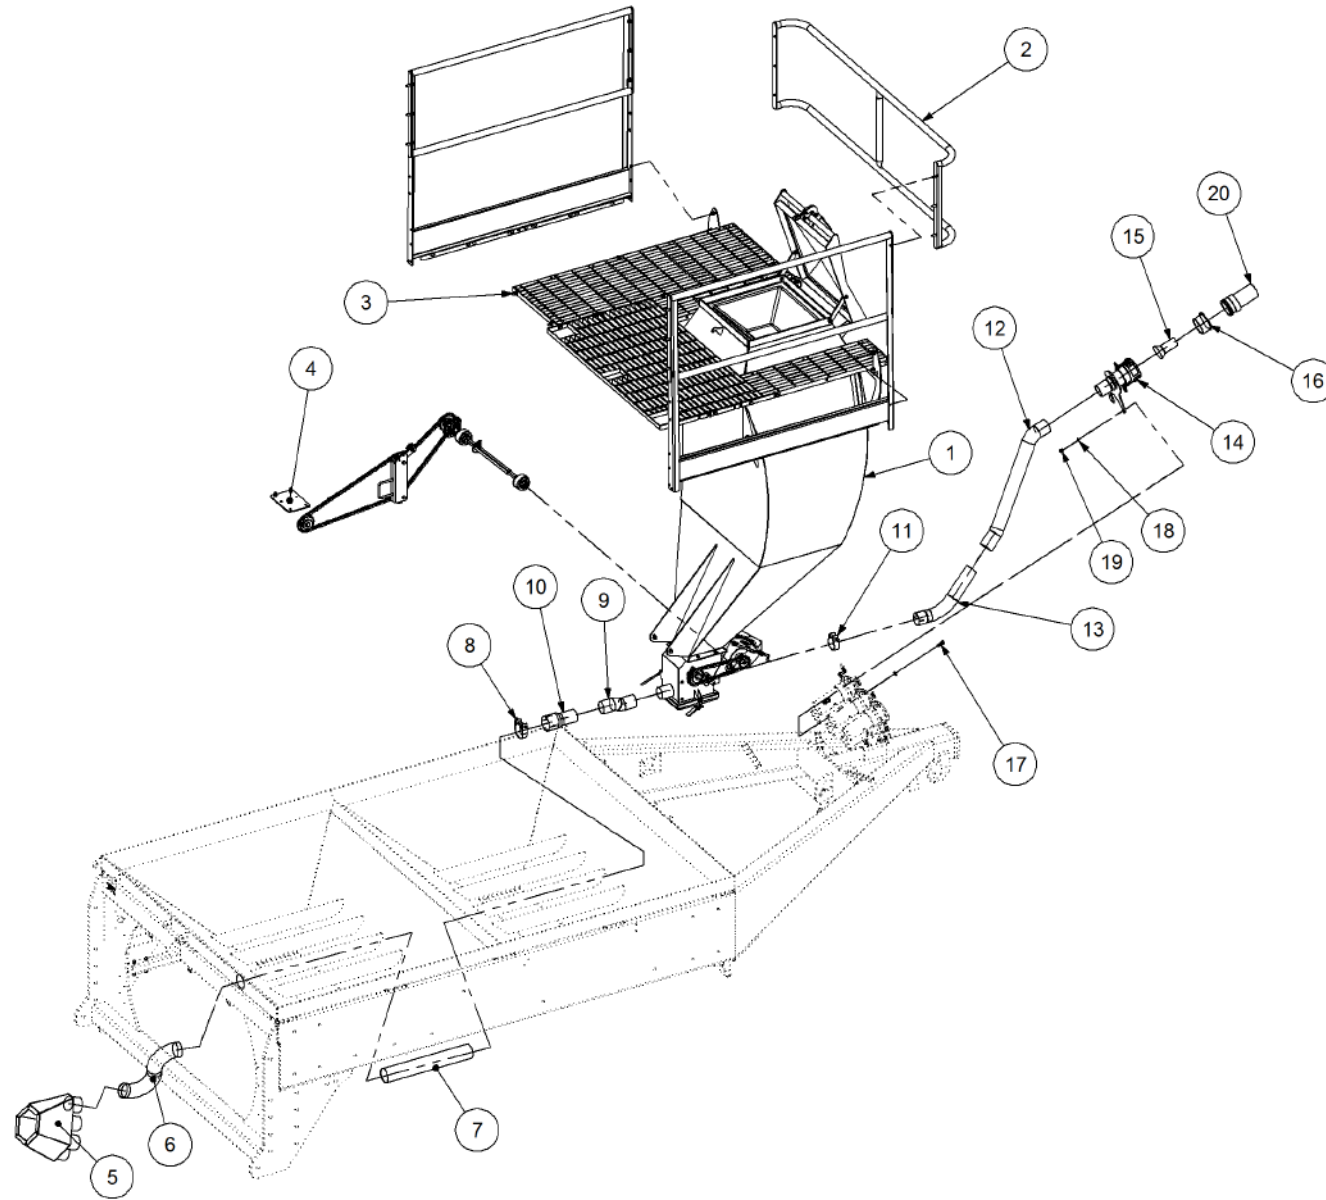

P/N 201600100 SSB Kit - 600L 1 Way Ground Drive

Key	Part Number	Description	Qty
1	201600250	SSB Sub Assembly - 600L 1 Way Ground Drive	1
2	201600210	SSB Handrail Kit - 600L	1
3	201600215	SSB Walkway Kit - 600L	1
4	290602800	Drive Kit - SSB 300L	1
5	259602009	Blower Outlet - 7 Outlet	1
6	109400076	Hose Ribbed Bore 76 Dia	1
7	109400076	Hose Ribbed Bore 76 Dia	1
8	100074079	Hose Clamp - Mikalor 74 - 79	1
9	109200064	Hose Ductaflex 63 Dia	1
10	208000075	Reducer 3" ID x 2-1/2" OD	1
11	100064067	Hose Clamp - Mikalor 64 - 67	1
12	109600064	Hose Abrasive Resistant 64 Dia	1
13	193045212	Elbow 2-1/2" Dia	1
14	214602051	Breakaway & Coupling Assembly	1
15	208076044	Air Restrictor	1
16	108000075	Plug - 3" Female	1
17	050100308	Bolt Hex Hd M10 x 30	3
18	085110000	Flat Washer 10 ID	4
19	080121000	Nut M10 Nyloc	2
20	280000276	Camlock 3" Male With Tail	1

Key	Part Number	Description	Qty