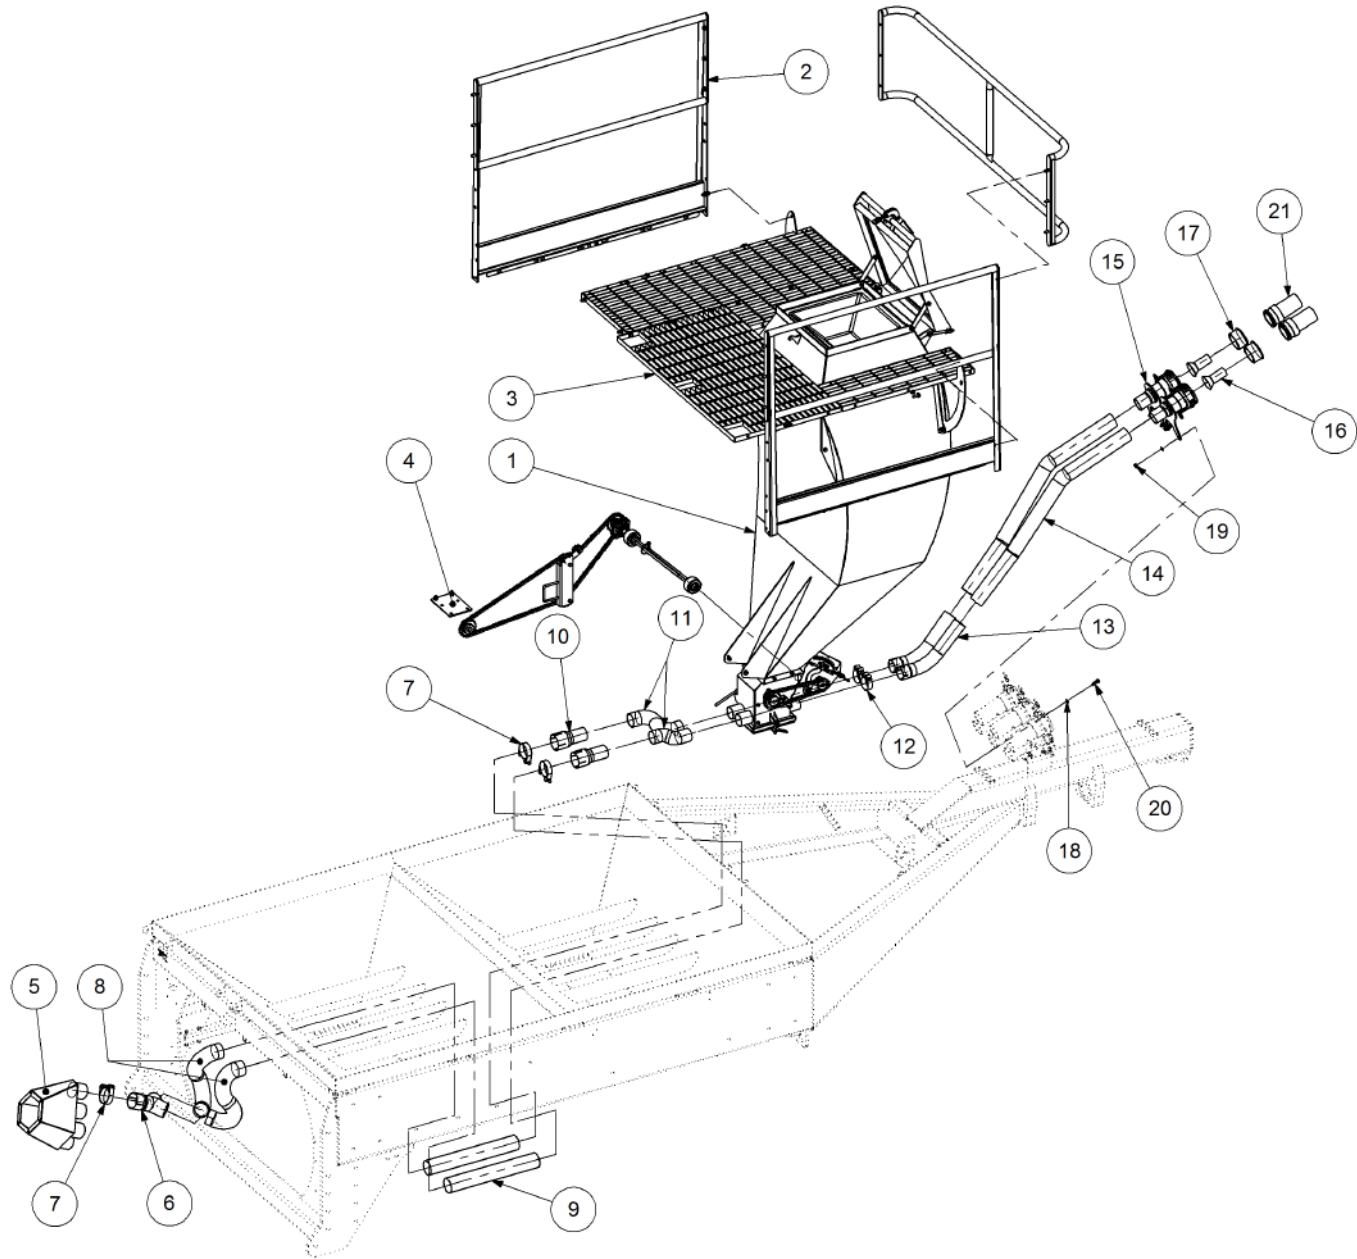

P/N 201600102 SSB Kit - 600L 2 Way Ground Drive

Key	Part Number	Description	Qty
1	201600252	SSB Sub Assembly - 600L 2 Way Ground Drive	1
2	201600210	SSB Handrail Kit - 600L	1
3	201600215	SSB Walkway Kit - 600L	1
4	290602800	Drive Kit - SSB 300L	1
5	259602009	Blower Outlet - 7 Outlet	1
6	208090300	Y Piece 3" ID	1
7	100074079	Hose Clamp - Mikalor 74 - 79	3
8	109400076	Hose Ribbed Bore 76 Dia	1
9	109400076	Hose Ribbed Bore 76 Dia	2
10	208000075	Reducer 3" ID x 2-1/2" OD	2
11	109200064	Hose Ductaflex 63 Dia	1
12	100064067	Hose Clamp - Mikalor 64 - 67	2
13	193045212	Elbow 2-1/2" Dia	2
14	109600064	Hose Abrasive Resistant 64 Dia	2
15	214602051	Breakaway & Coupling Assembly	2
16	208076044	Air Restrictor	2
17	108000075	Plug - 3" Female	2
18	085110000	Flat Washer 10 ID	8
19	080121000	Nut M10 Nyloc	4
20	050100308	Bolt Hex Hd M10 x 30	4
21	280000276	Camlock 3" Male With Tail	2

Key	Part Number	Description	Qty