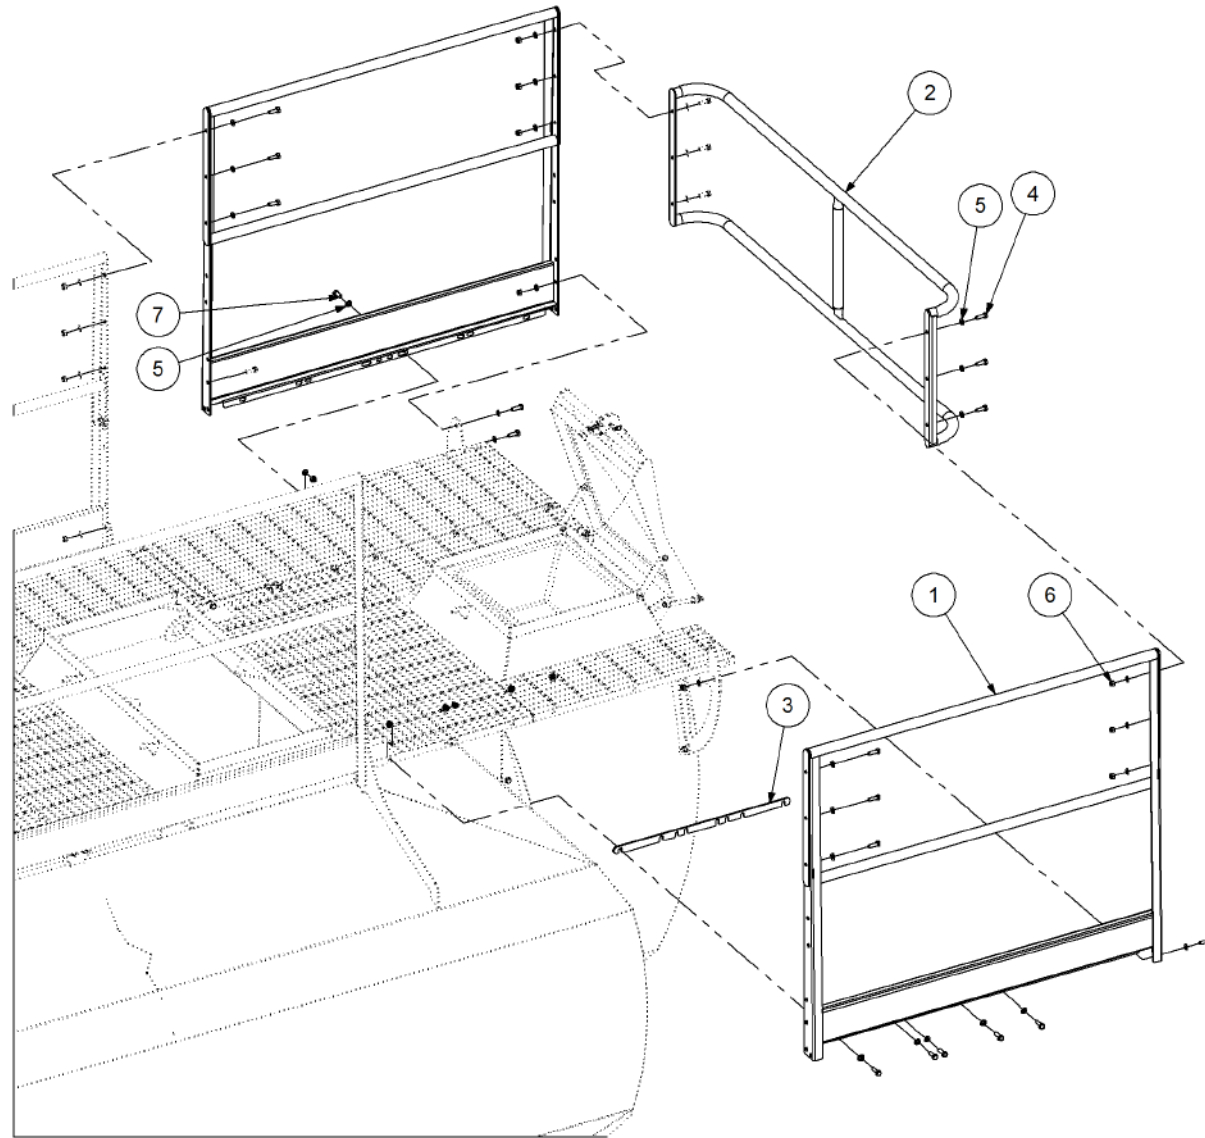

P/N 201600210 SSB Handrail Kit - 600L

Key	Part Number	Description	Qty
1	206133005	Handrail	2
2	206602092	Handrail - Front Brace	1
3	206122003	Handrail Spacer	1
4	050100308	Bolt Hex Hd M10 x 30	18
5	085110000	Flat Washer 10 ID	35
6	080121000	Nut M10 Nyloc	16
7	050100258	Bolt Hex Hd M10 x 25	1

Key	Part Number	Description	Qty