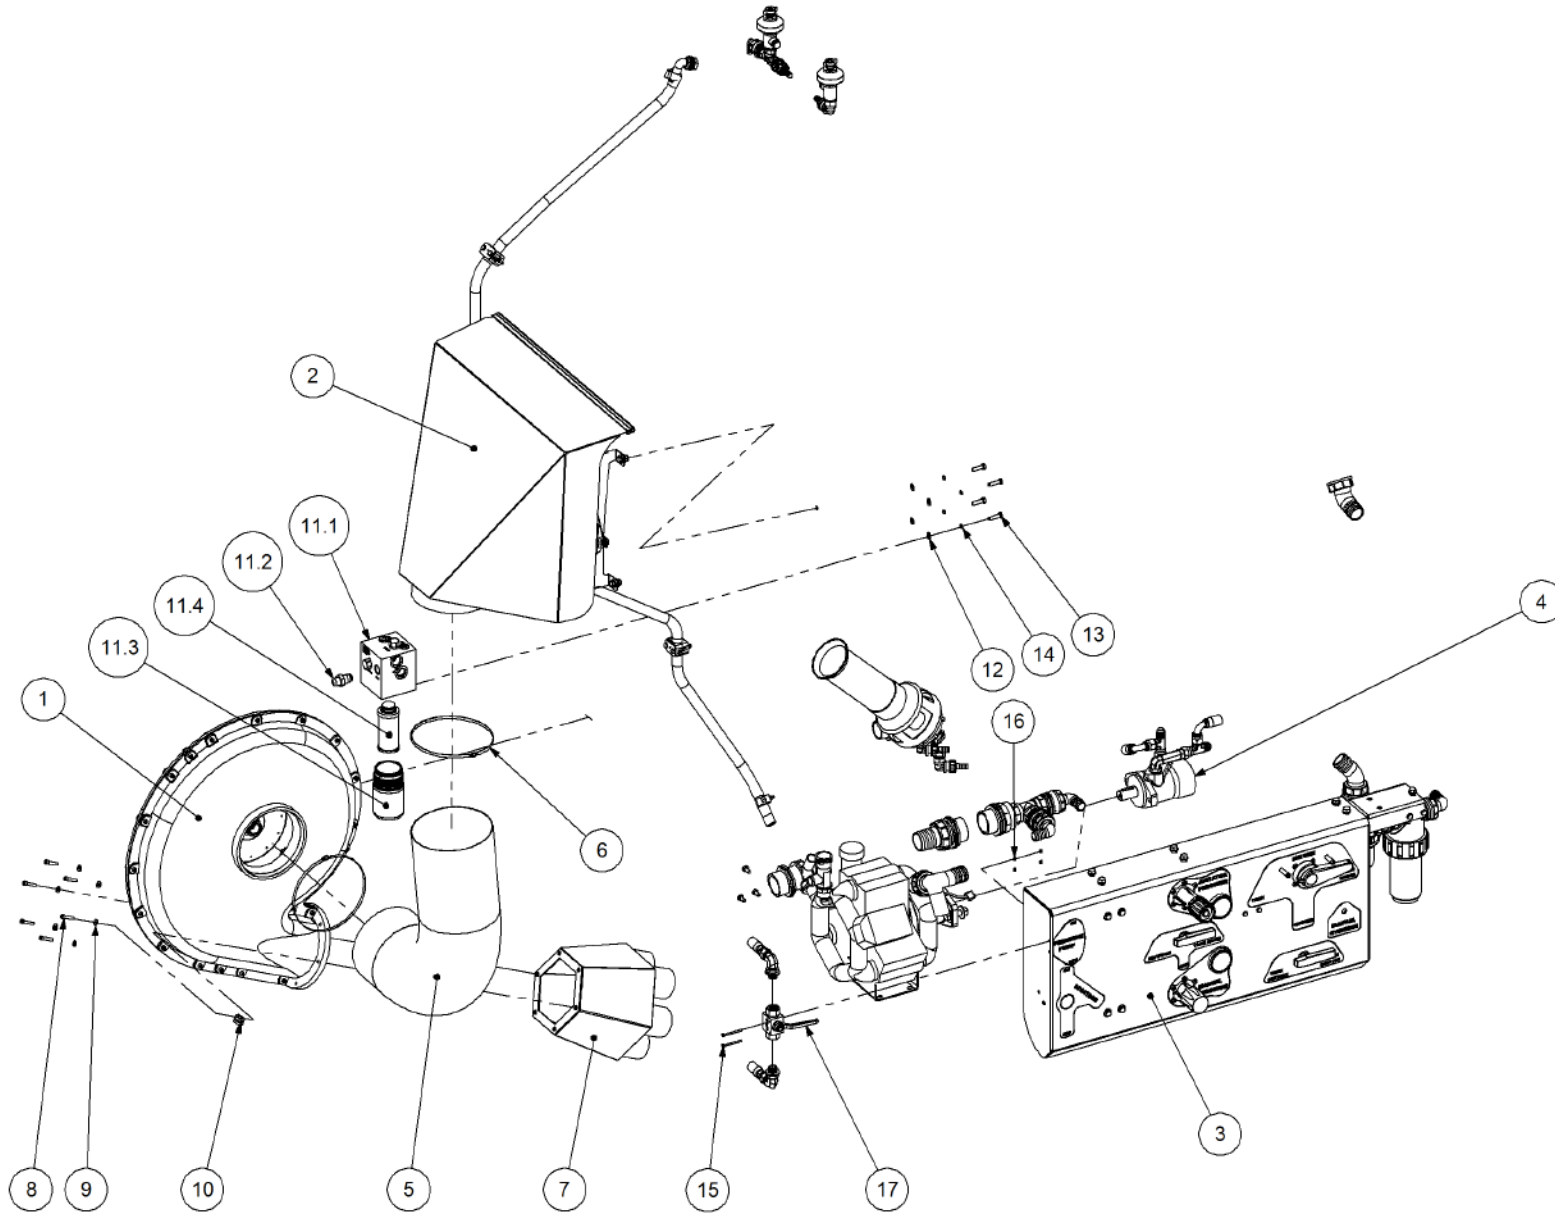

P/N 25000026 Blower Kit - Rexroth

P/N 250000026 Blower Kit - Rexroth

Key	Part Number	Description	Qty
1	251902000	Blower - Rexroth	1
2	205600040	Cooler Assy	1
3	200401145	Liquid Fertilizer Control Kit - TQ	1
4	150000063	Hydraulic Hose & Fittings Kit - TQL	1
5	205001000	Hose - 8" Nyladuct	1
6	101178229	Hose Clamp - 178 - 229	2
7	259602000	Blower Outlet - 6 Outlet	1
8	010106032	Cap Screw 1/4" UNC x 1-1/4"	6
9	035106151	Flat Washer 1/4" ID	6
10	115001351	Cable Clamp 18mm	1
11	254000002	Anti Cavity Manifold	1
11.1	161000003	Anti Cavity Manifold	1
11.2	161000005	HI-VT Indicator	1
11.3	254000001	Filter Bowl	1
11.4	159424400	Filter Element suits Anti Cavity Manifold - Blower Kit	1
12	085108000	Flat Washer 8 ID	4
13	050080308	Bolt Hex Hd M8 x 30	4
14	086108000	Spring Washer 8 ID	4
15	058040505	Bolt Hex Hd M4 x 50 S/Steel	2
16	080310041	Nut M4 S/Steel	4
17	BKHG12-1123MH	Ball Valve 1/2" BSP	1

Key	Part Number	Description	Qty