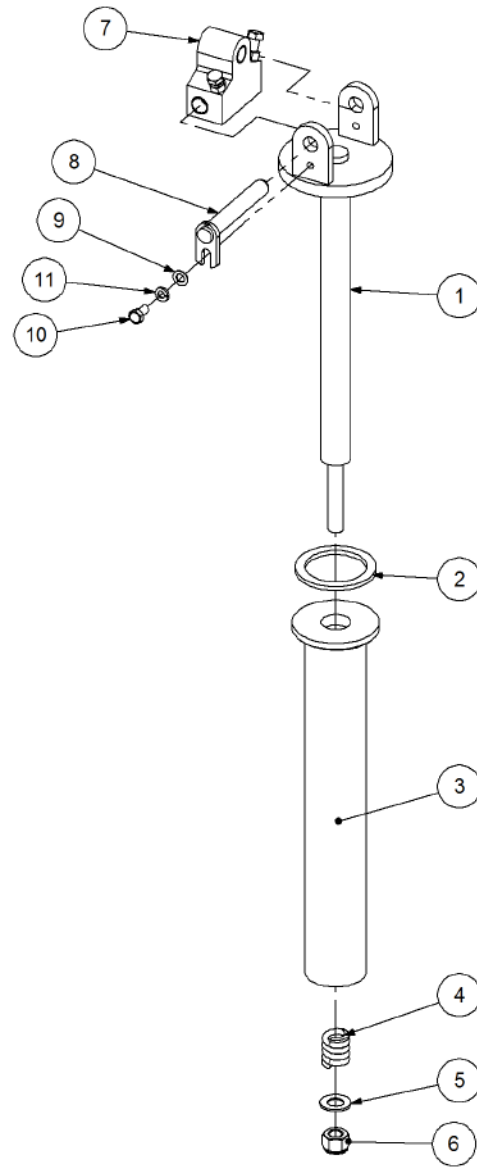

Key	Part Number	Description	Qty
-----	-------------	-------------	-----

P/N 241124000

Axle Hub & Stub - Lazy - 15T (10 stud) x 3.0m

Key	Part Number	Description	Qty
1	111103000	Grease Nipple 1/8" BSP	1
2	060108030	Cap Screw M8 x 30	4
3	249092007	Grease Cap	1
4	080162203	Wheel Nut M22	10
5	139110102	Hub - 10 stud	1
6	056220700	Wheel Stud M22 x 70	10
7	139110103	Axle Nut M50	1
8	135033215	Bearing Tapered Roller 75 ID	1
9	135033217	Bearing Tapered Roller 85 ID	1
10	139092009	Wear Ring	1
11	092206080	Split Pin 6.3 Dia x 80	1
12	139092008	Seal 100 ID	1

Key	Part Number	Description	Qty
------------	--------------------	--------------------	------------

P/N 260152001 Front Mount Arm - RH

P/N 260152001

Front Mount Arm - RH

Key	Part Number	Description	Qty
1	260152002	Front Mount - RH	1
2	080121200	Nut M12 Nyloc	4
3	035113250	Flat Washer 1/2" ID	8
4	260152025	Front Mount Grab	1
5	260902013	Link Plate	1
6	124225175	Spring - Tension	1
7	260152032	Latch Handle - RH	1

Key	Part Number	Description	Qty
-----	-------------	-------------	-----

P/N 260902220

Auger Centre Pivot - RH

Key	Part Number	Description	Qty
1	260902060	Support Shaft	1
2	193100766	Brake Disc	1
3	260902064	Support Sleeve	1
4	124105708	Spring - Compression	1
5	035119380	Flat Washer 3/4" ID	1
6	030130191	Nut 3/4" UNC Nyloc	1
7	260902129	Support Block	1
8	260902142	Centre Pivot Pin	1
9	085110000	Flat Washer 10 ID	1
10	050100208	Bolt Hex Hd M10 x 20	1
11	086110000	Spring Washer 10 ID	1