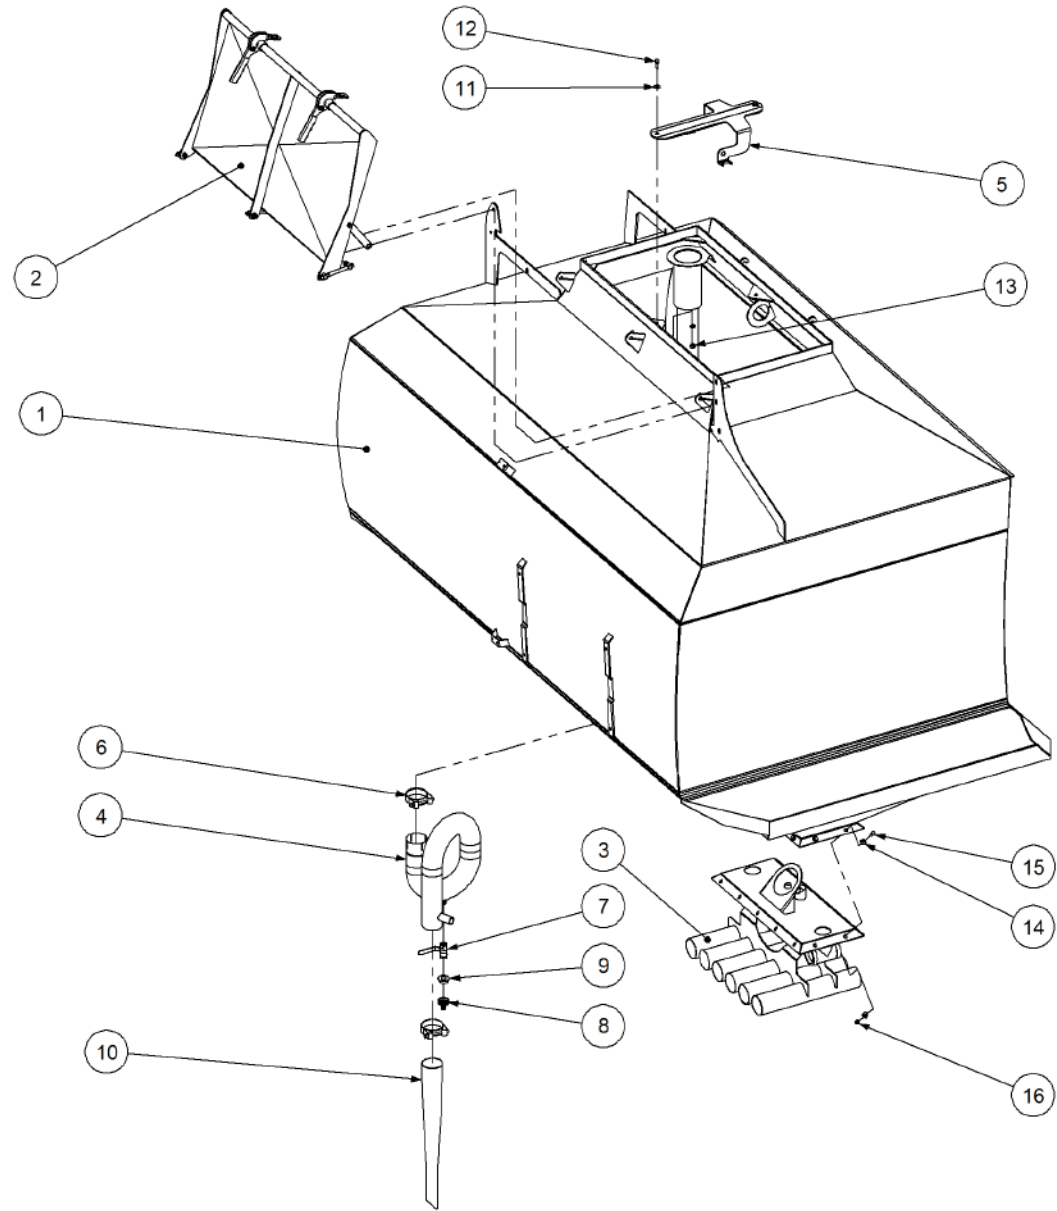

Key	Part Number	Description	Qty
------------	--------------------	--------------------	------------

P/N 200501251

Bin Sub Assembly - 5000 1 Bin - Single Agitator

Key	Part Number	Description	Qty
1	200501001	Bin - 5000 1 Bin	1
2	203401000	Lid Assy - Large - S/Steel	1
3	200401025	Lid Assy - Bottom	1
4	200401065	Overflow Loop	1
5	200401029	Large Lid Brace	1
6	100174079	Hose Clamp - Mikalor 74 - 79 - S/Steel	2
7	197000112	Ball Valve - S/Steel	1
8	197000902	Fitting - Nut 18mm	1
9	197002515	Fitting - Reducer	1
10	200401086	Overflow Hose	1
11	085310000	Flat Washer 10 ID S/Steel	4
12	058100255	Bolt Hex Hd M10 x 25 S/Steel	2
13	080321000	Nut M10 Nyloc S/Steel	2
14	085308000	Flat Washer 8 ID S/Steel	28
15	058080205	Bolt Hex Hd M8 x 20 S/Steel	14
16	080320800	Nut M8 Nyloc S/Steel	14