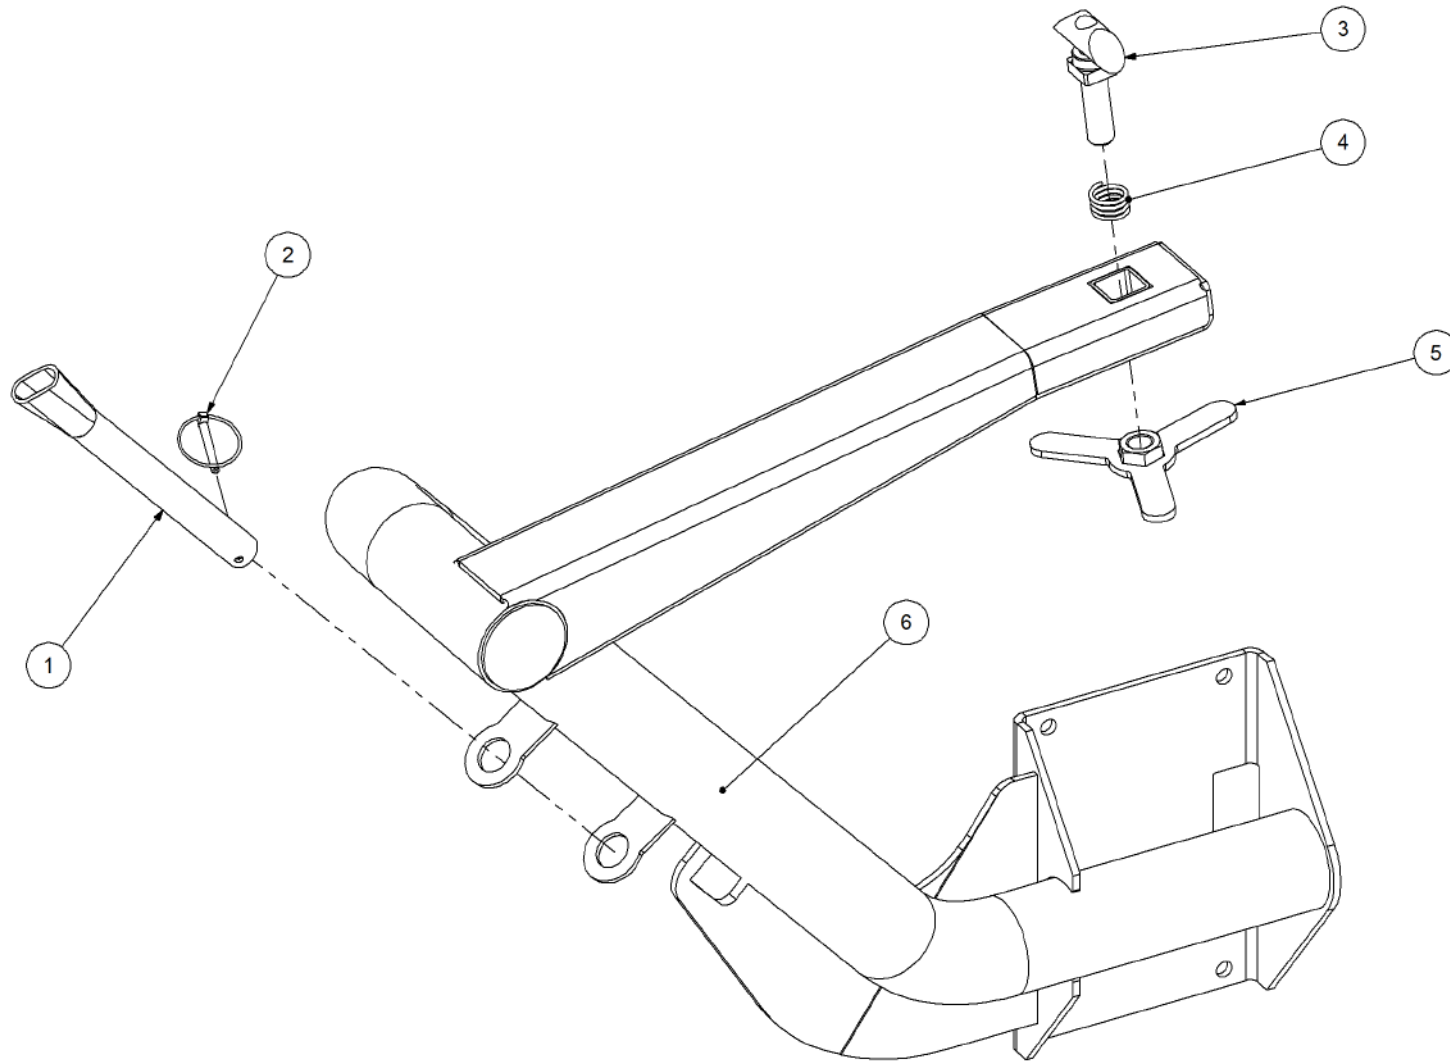

P/N 260172040 Rear Mount Arm - RH

P/N 260172040

Rear Mount Arm - RH

Key	Part Number	Description	Qty
1	260902315	Handle Extension	1
2	095106000	Lynch Pin 6mm	1
3	260902320	T Bolt	1
4	260902318	Spring - Compression 22.5 ID	1
5	260902312	Handle	1
6	260172041	Rear Mount - RH	1

Key	Part Number	Description	Qty