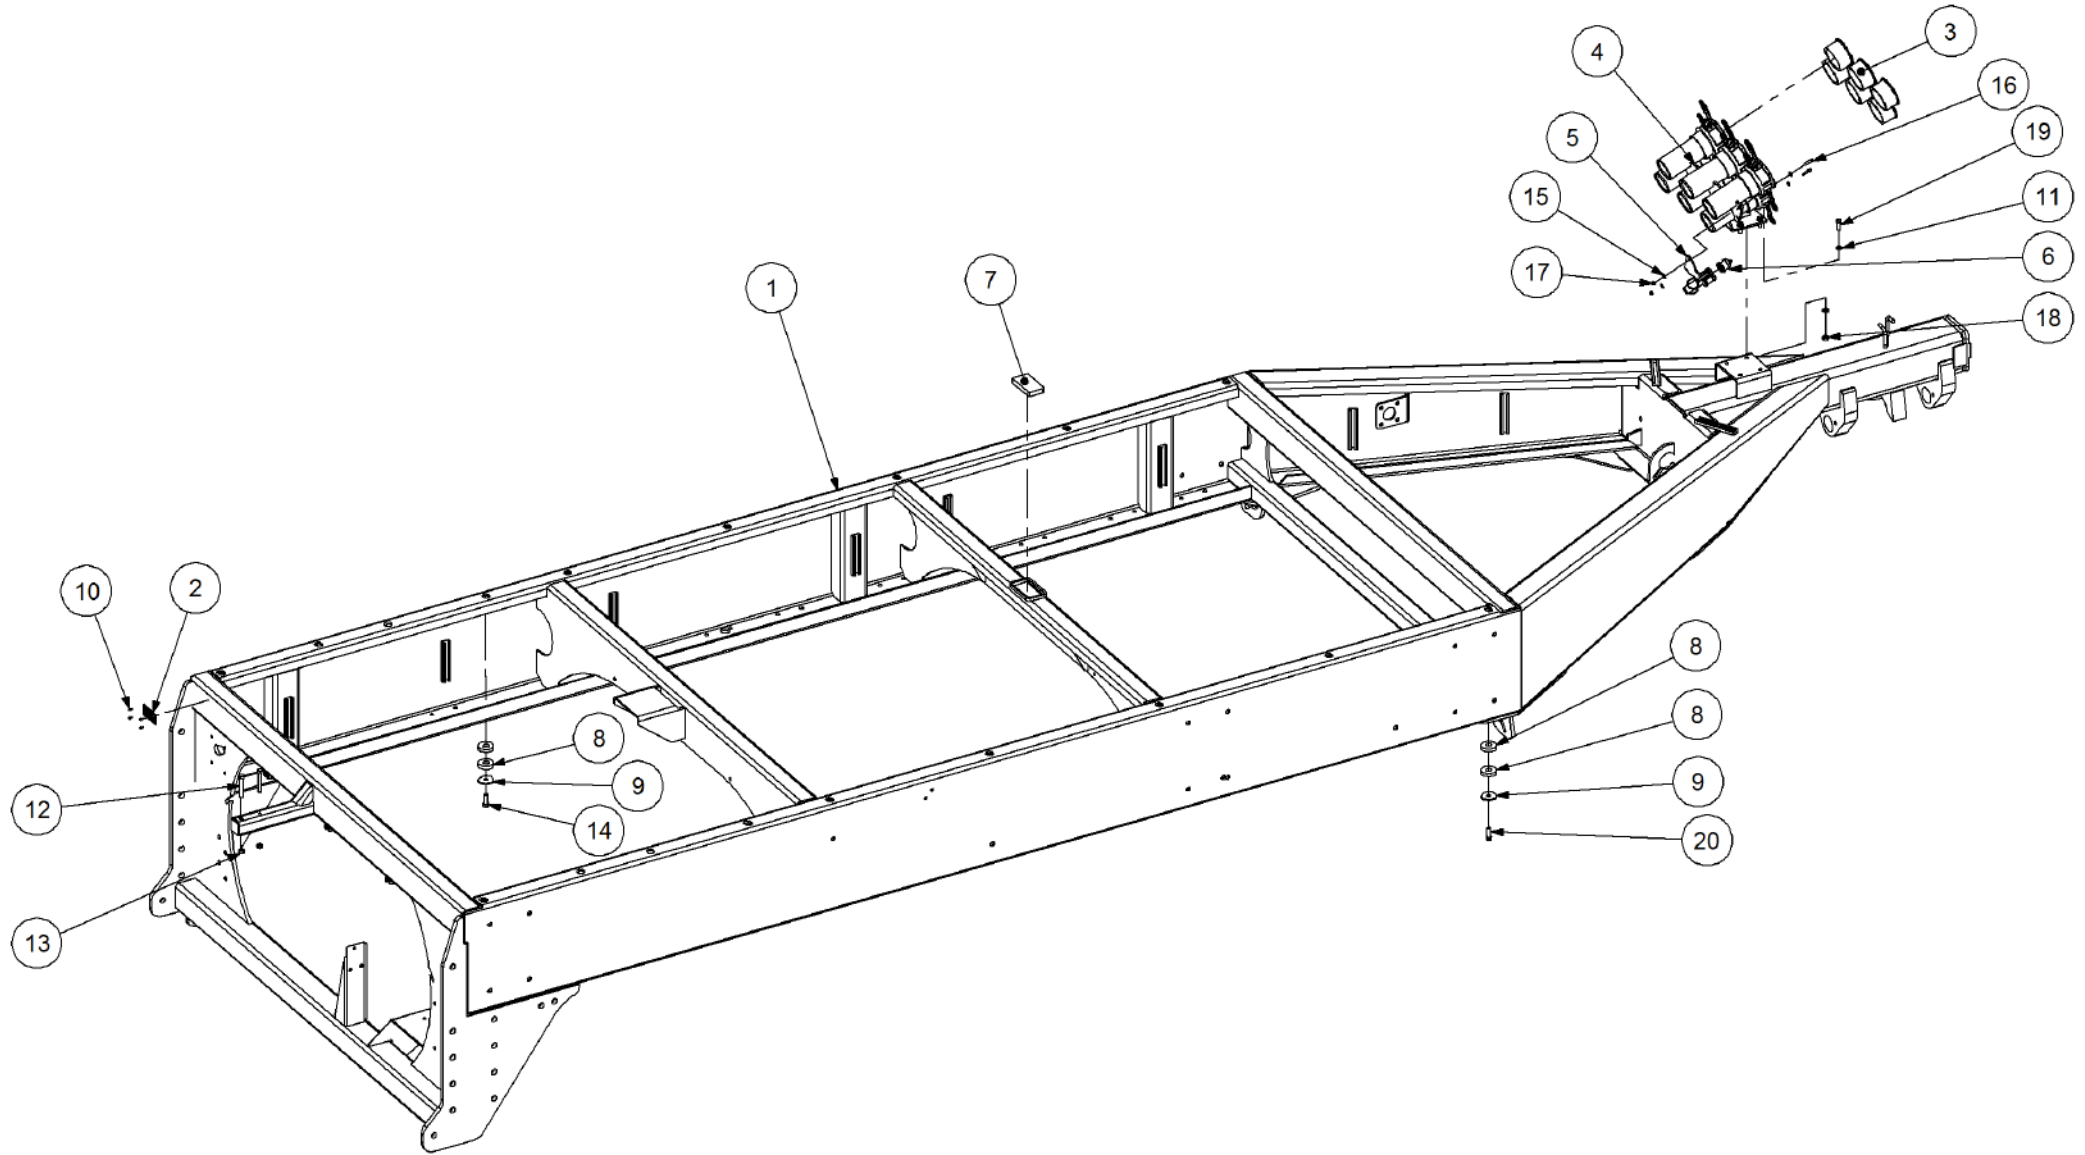

P/N 214133035 Chassis Kit - TQSL 3 Bin

Key	Part Number	Description	Qty
1	214133101	Chassis - TQSL 3 Bin	1
2	196008038	Serial Number Plate	1
3	108000075	Plug - 3" Female	6
4	214602026	Breakaway & Coupling Assy	1
5	200401091	Coupling	1
6	108000130	Plug - 25mm	1
7	197116213	Bin Pad	1
8	197502012	Bin Rubber - 20 ID x 50 OD x 12	28
9	219000008	Washer	14
10	059610000	Drive Screw 6g x 3/8"	4
11	085110000	Flat Washer 10 ID	8
12	000100755	Bolt Hex Hd 3/8" UNC x 3"	2
13	030130101	Nut 3/8" UNC Nyloc	2
14	058120350	Bolt Hex Hd M12 x 35 S/Steel	4
15	035306151	Flat Washer 1/4" ID S/Steel	4
16	010406025	Cap Screw 1/4" UNC x 1" S/Steel	2
17	030330061	Nut 1/4" UNC Nyloc - S/Steel	2
18	080121000	Nut M10 Nyloc	4
19	050100308	Bolt Hex Hd M10 x 30	4
20	050120358	Bolt Hex Hd M12 x 35	10

Key	Part Number	Description	Qty