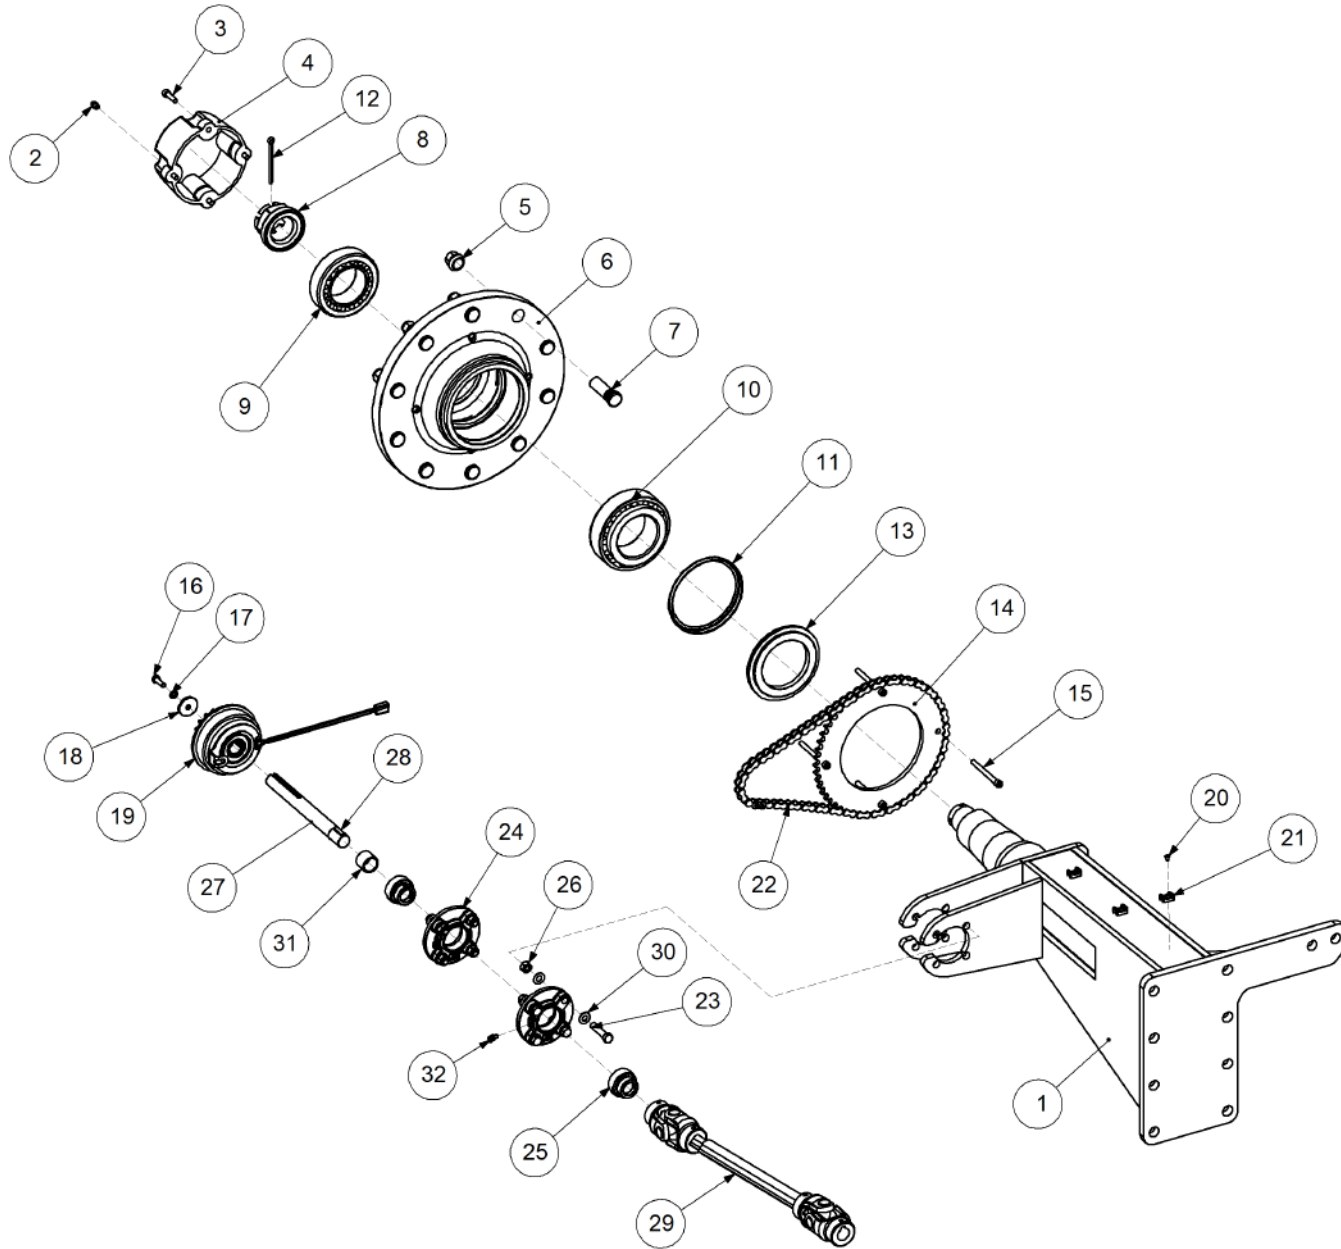

Key	Part Number	Description	Qty
------------	--------------------	--------------------	------------

P/N 241120001

Axle Hub & Stub - Lazy - 15T (10 stud) x 3.2m

Key	Part Number	Description	Qty
1	111103000	Grease Nipple 1/8" BSP	1
2	060108030	Cap Screw M8 x 30	4
3	249092007	Grease Cap	1
4	080162203	Wheel Nut M22	10
5	139110102	Hub - 10 stud	1
6	056220700	Wheel Stud M22 x 70	10
7	139110103	Axle Nut M50	1
8	135033215	Bearing Tapered Roller 75 ID	1
9	135033217	Bearing Tapered Roller 85 ID	1
10	139092009	Wear Ring	1
11	092206080	Split Pin 6.3 Dia x 80	1
12	139092008	Seal 100 ID	1

Key	Part Number	Description	Qty
-----	-------------	-------------	-----

P/N 240120000 Axle Hub & Stub - Drive - 15T (10 stud) x 3.2m

Key	Part Number	Description	Qty
1	240120001	Axle - Drive	1
2	111103000	Grease Nipple 1/8" BSP	1
3	060108030	Cap Screw M8 x 30	4
4	249092007	Grease Cap	1
5	080162203	Wheel Nut M22	10
6	139110102	Hub - 10 stud	1
7	056220700	Wheel Stud M22 x 70	10
8	139110103	Axle Nut M50	1
9	135033215	Bearing Tapered Roller 75 ID	1
10	135033217	Bearing Tapered Roller 85 ID	1
11	139092009	Wear Ring	1
12	092206080	Split Pin 6.3 Dia x 80	1
13	139092008	Seal 100 ID	1
14	249150544	Sprocket Plate 5/8" BS x 54T	1
15	060108050	Cap Screw M8 x 50	4
16	000080255	Bolt Hex Hd 5/16" UNC x 1"	1
17	036108000	Spring Washer 5/16" ID	1
18	290000002	Retainer Washer	1
19	115005314	Electric Clutch w/- 18T Sprocket	1
20	094105000	Pop Rivet 3/16" Steel	3
21	115001512	Cable Clamp	3
22	249094000	Chain 5/8" Simplex O'ring	1
23	000110505	Bolt Hex Hd 7/16" UNC x 2" UNC	8
24	136220500	Bearing Housing - 4 Bolt	2
25	135520525	Bearing - 1" ID	2
26	030130111	Nut 7/16" UNC Nyloc	8
27	290000003	Clutch Shaft	1
28	182070830	Key 7 x 8 x 30 Lg	1
29	131210570	Drive Shaft & Universal	1
30	035111220	Flat Washer 7/16" ID	16
31	240000000	Bush	1
32	111206450	Grease Nipple 1/4" UNF - 45°	2