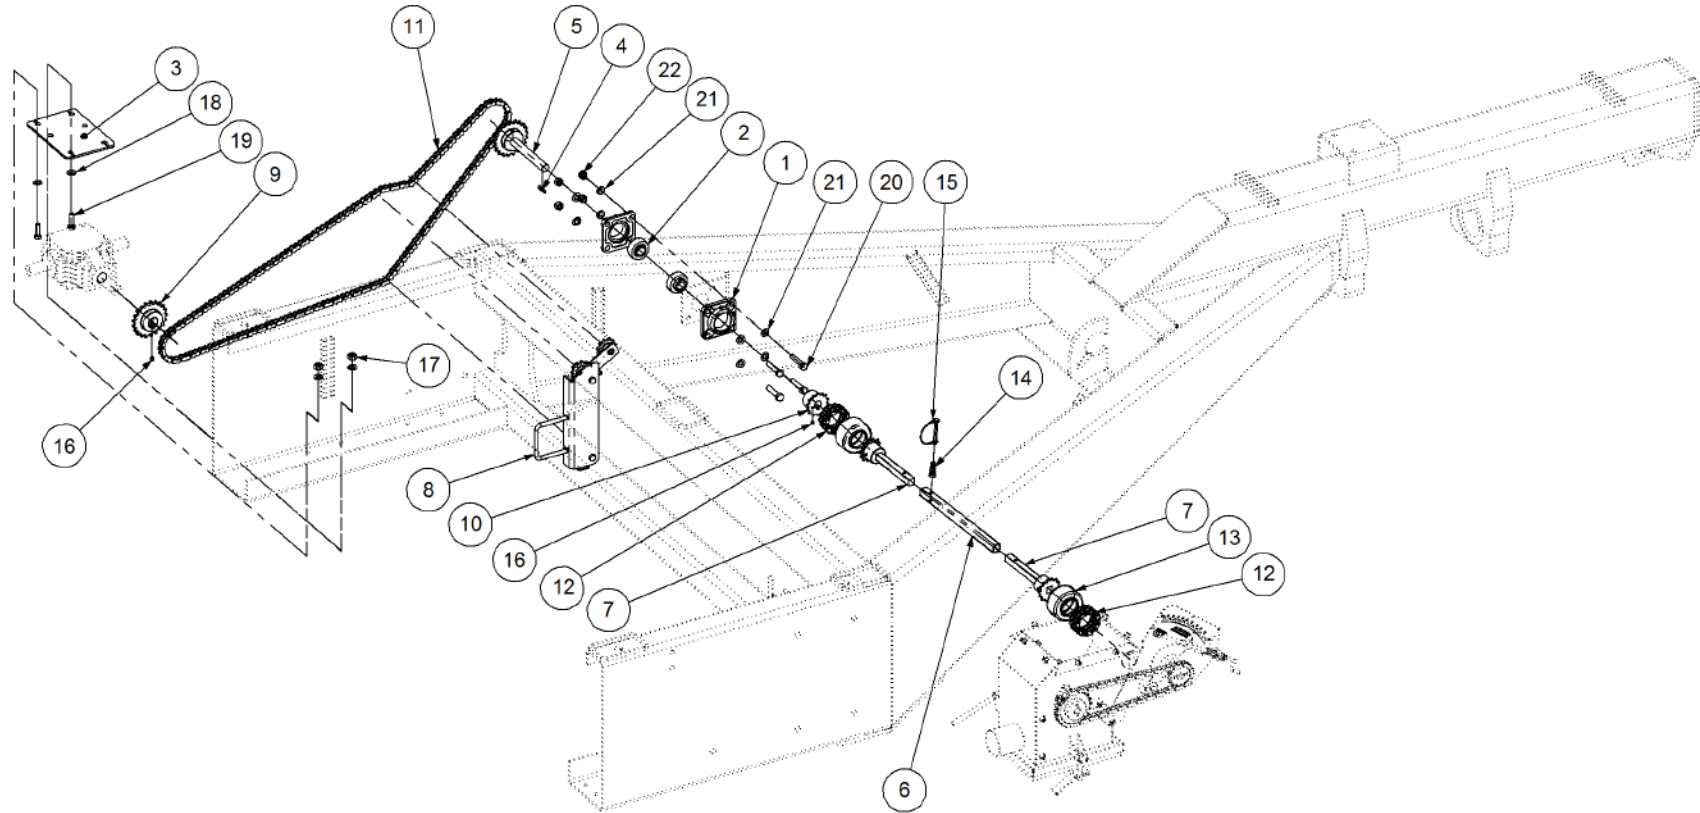

P/N 290602800 Drive Kit - SSB 300L

Key	Part Number	Description	Qty
1	136620401	Bearing Housing	2
2	135420412	Bearing - 3/4" ID	2
3	290600065	Relocation Plate - T Box	1
4	182047430	Key 4.75 x 4.75 x 30 Lg	1
5	290602070	Drive Shaft & Sprocket - SSB	1
6	290452075	Drive Tube	1
7	290000011	Drive Shaft w/- Sprocket	2
8	290000021	Tensioner Assembly - SSB	1
9	290000115	Sprocket (Plastic) 1/2" BS x 21T	1
10	290000031	Sprocket (Plastic) 1/2" BS x 14T - 3/4" ID	1
11	290602899	Chain 1/2" BS Simplex	1
12	125412120	Chain 1/2" BS Duplex 13L	2
13	131000004	Chain Boot	2
14	124112032	Spring - Compression	1
15	095306050	Lynch Pin 1/4"	1
16	013110606	Grub Screw 1/4" UNC x 1/4"	2
17	030130101	Nut 3/8" UNC Nyloc	2
18	035110191	Flat Washer 3/8" ID	4
19	000100325	Bolt Hex Hd 3/8" UNC x 1-1/4"	2
20	050100508	Bolt Hex Hd M10 x 50	4
21	085110000	Flat Washer 10 ID	8
22	080121000	Nut M10 Nyloc	4

Key	Part Number	Description	Qty