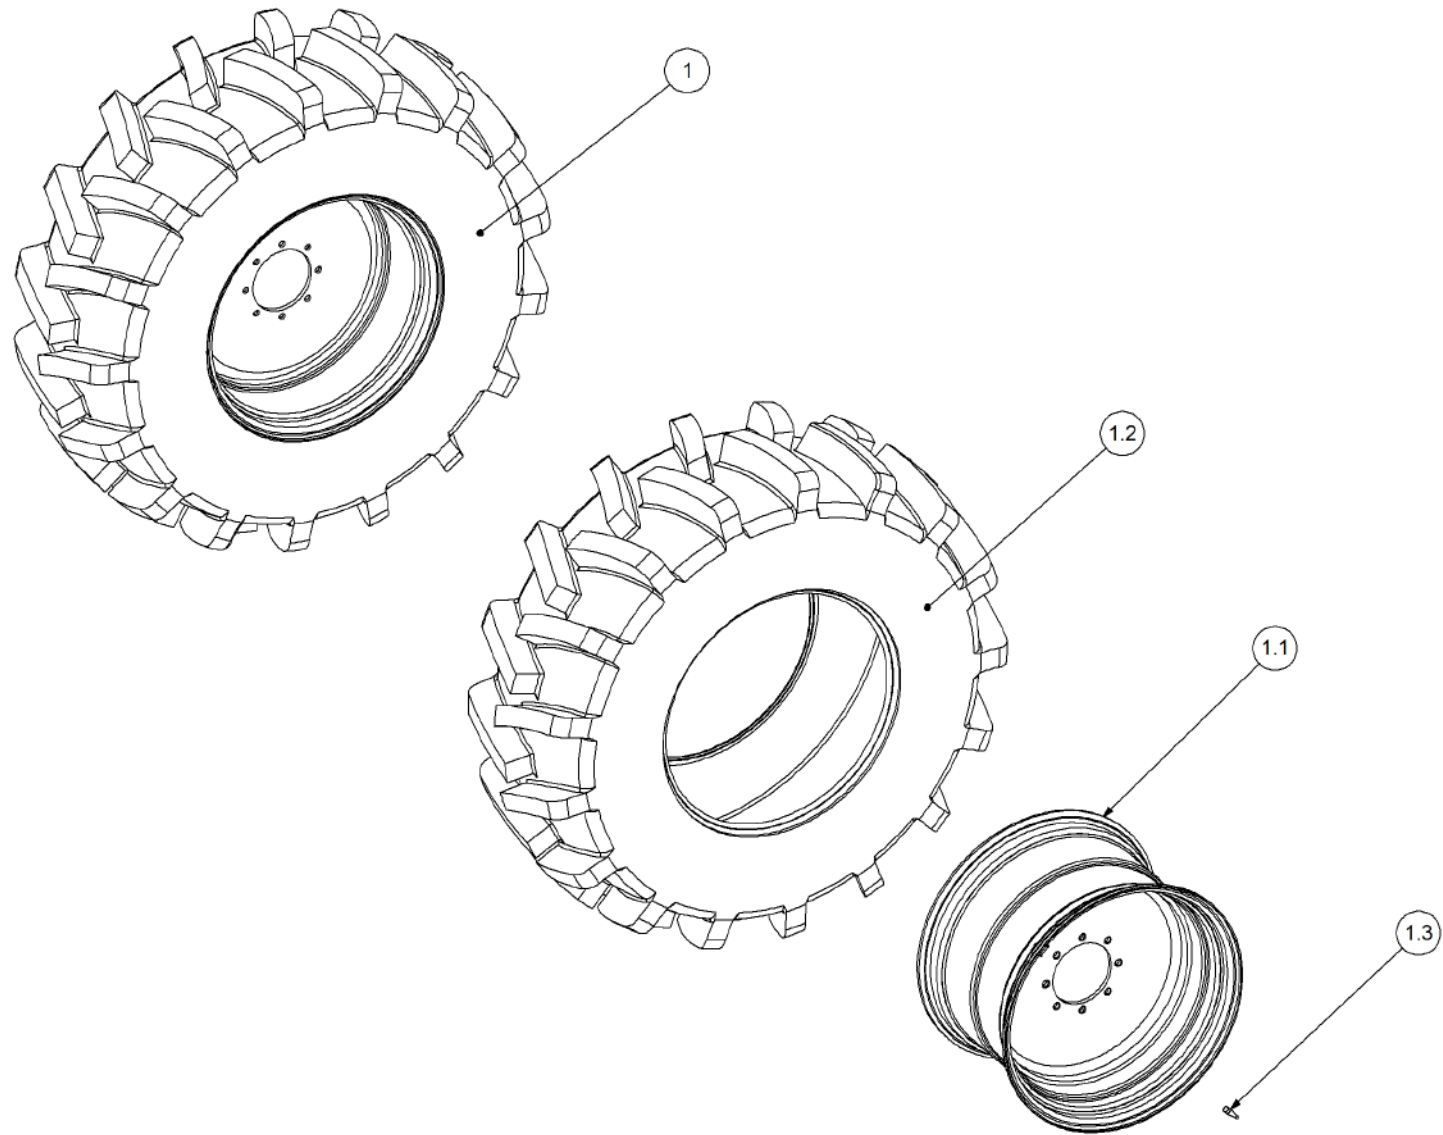

P/N 241124000

Axle Hub & Stub - Lazy - 15T (10 stud) x 3.0m

Key	Part Number	Description	Qty
1	111103000	Grease Nipple 1/8" BSP	1
2	060108030	Cap Screw M8 x 30	4
3	249092007	Grease Cap	1
4	080162203	Wheel Nut M22	10
5	139110102	Hub - 10 stud	1
6	056220700	Wheel Stud M22 x 70	10
7	139110103	Axle Nut M50	1
8	135033215	Bearing Tapered Roller 75 ID	1
9	135033217	Bearing Tapered Roller 85 ID	1
10	139092009	Wear Ring	1
11	092206080	Split Pin 6.3 Dia x 80	1
12	139092008	Seal 100 ID	1

Key	Part Number	Description	Qty