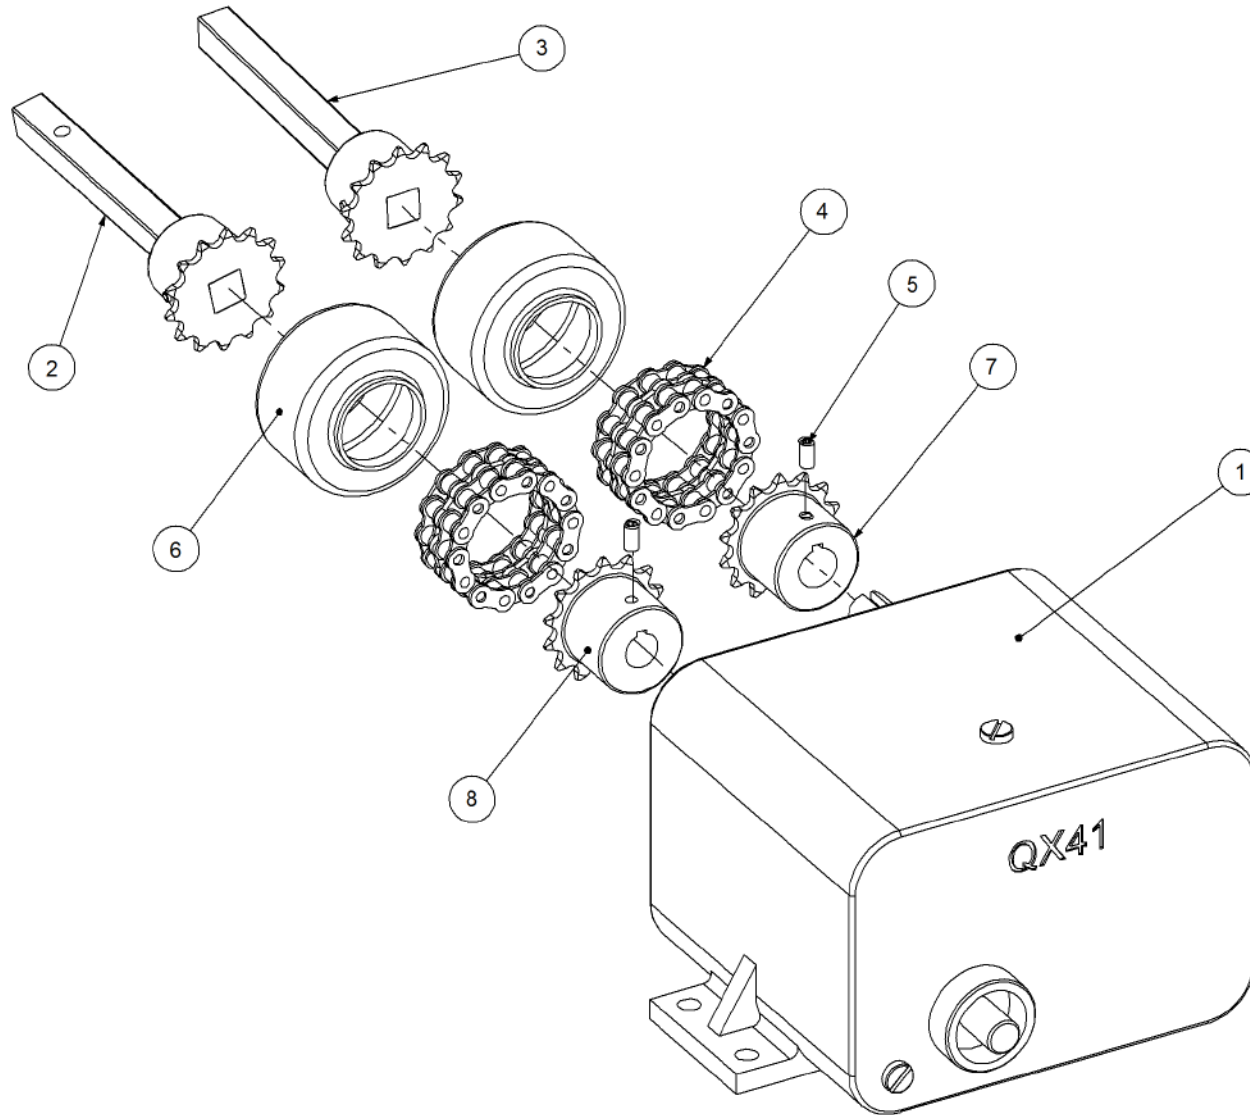

Key	Part Number	Description	Qty
-----	-------------	-------------	-----

P/N 290133002 Drive Kit - Linear Control

P/N 290133002 Drive Kit - Linear Control

Key	Part Number	Description	Qty	Key	Part Number	Description	Qty
1	290000030	Zero Max QX41 w/- Sprockets & Shafts	2	23	192017514	Calibration Dial	2
2	130010111	Gearbox - Ratio 3.25:1	3	24	290000009	Drive Tube w/- Sprocket - 150 Lg	2
2.1	130025477	Seal 25 ID - Gearbox	3	25	212602022	Gearbox Mount	1
3	130010006	Gearbox - Ratio 1:1	2	26	214602044	Chassis Mount - KEE Control Unit	1
3.1	130025477	Seal 25 ID - Gearbox	3	27	035108161	Flat Washer 5/16" ID	12
4	131210100	Drive Shaft & Universal	1	28	030110061	Nut 1/4" UNC	4
5	131210720	Drive Shaft & Universal	1	29	000060325	Bolt Hex Hd 1/4" UNC x 1-1/4"	8
6	131210420	Drive Shaft & Universal	2	30	030130101	Nut 3/8" UNC Nyloc	34
7	095306050	Lynch Pin 1/4"	2	31	030130081	Nut 5/16" UNC Nyloc	6
8	124112032	Spring - Compression	2	32	000080255	Bolt Hex Hd 5/16" UNC x 1"	6
9	125412120	Chain 1/2" BS Duplex 13L	4	33	094103001	Pop Rivet 1/8" Aluminium	16
10	131000004	Chain Boot	4	34	000101255	Bolt Hex Hd 3/8" UNC x 5"	20
11	290000034	Sprocket (Plastic) 1/2" BS x 14T - 25 ID	2	35	035110191	Flat Washer 3/8" ID	68
12	290000007	Drive Shaft w/- Sprocket - 170 Lg	2	36	030130061	Nut 1/4" UNC Nyloc	14
13	290601080	Drive Tube	2	37	090106038	Roll Pin 1/4" x 1-1/2"	1
14	290602055	Crank Shaft w/- Universal	1	38	000100385	Bolt Hex Hd 3/8" UNC x 1-1/2"	10
15	136420500	Bearing Housing - Pillow Block	1	39	000100255	Bolt Hex Hd 3/8" UNC x 1"	2
16	135520525	Bearing - 1" ID	1	40	000130385	Bolt Hex Hd 1/2" UNC x 1-1/2"	2
17	124148050	Spring - Tension	2	41	035113250	Flat Washer 1/2" ID	4
18	209601003	Actuator Main Arm	2	42	030130131	Nut 1/2" UNC Nyloc	2
19	209601005	Actuator Spring Arm	2	43	013110606	Grub Screw 1/4" UNC x 1/4"	2
20	209601001	Linear Calibration Adjustment Kit	2	44	035106151	Flat Washer 1/4" ID	4
20.1	030110081	Nut 5/16" UNC	6	45	010106019	Cap Screw 1/4" UNC x 3/4"	4
20.2	030130081	Nut 5/16" UNC Nyloc	1	46	010106012	Cap Screw 1/4" UNC x 1/2"	2
20.3	035108161	Flat Washer 5/16" ID	2	47	209601006	Bush	8
20.4	209600005	Calibration Indicator	1	48	208400076	Indent Plate Spacer - 4 Way	2
20.5	290601007	Screw Swivel	1				
20.6	111206000	Grease Nipple 1/4" UNF	1				
20.7	013110606	Grub Screw 1/4" UNC x 1/4"	2				
20.8	209600001	Indicator Adjusting Screw	1				
21	209601004	Actuator Top Arm	2				
22	209601002	Actuator Base Plate	2				