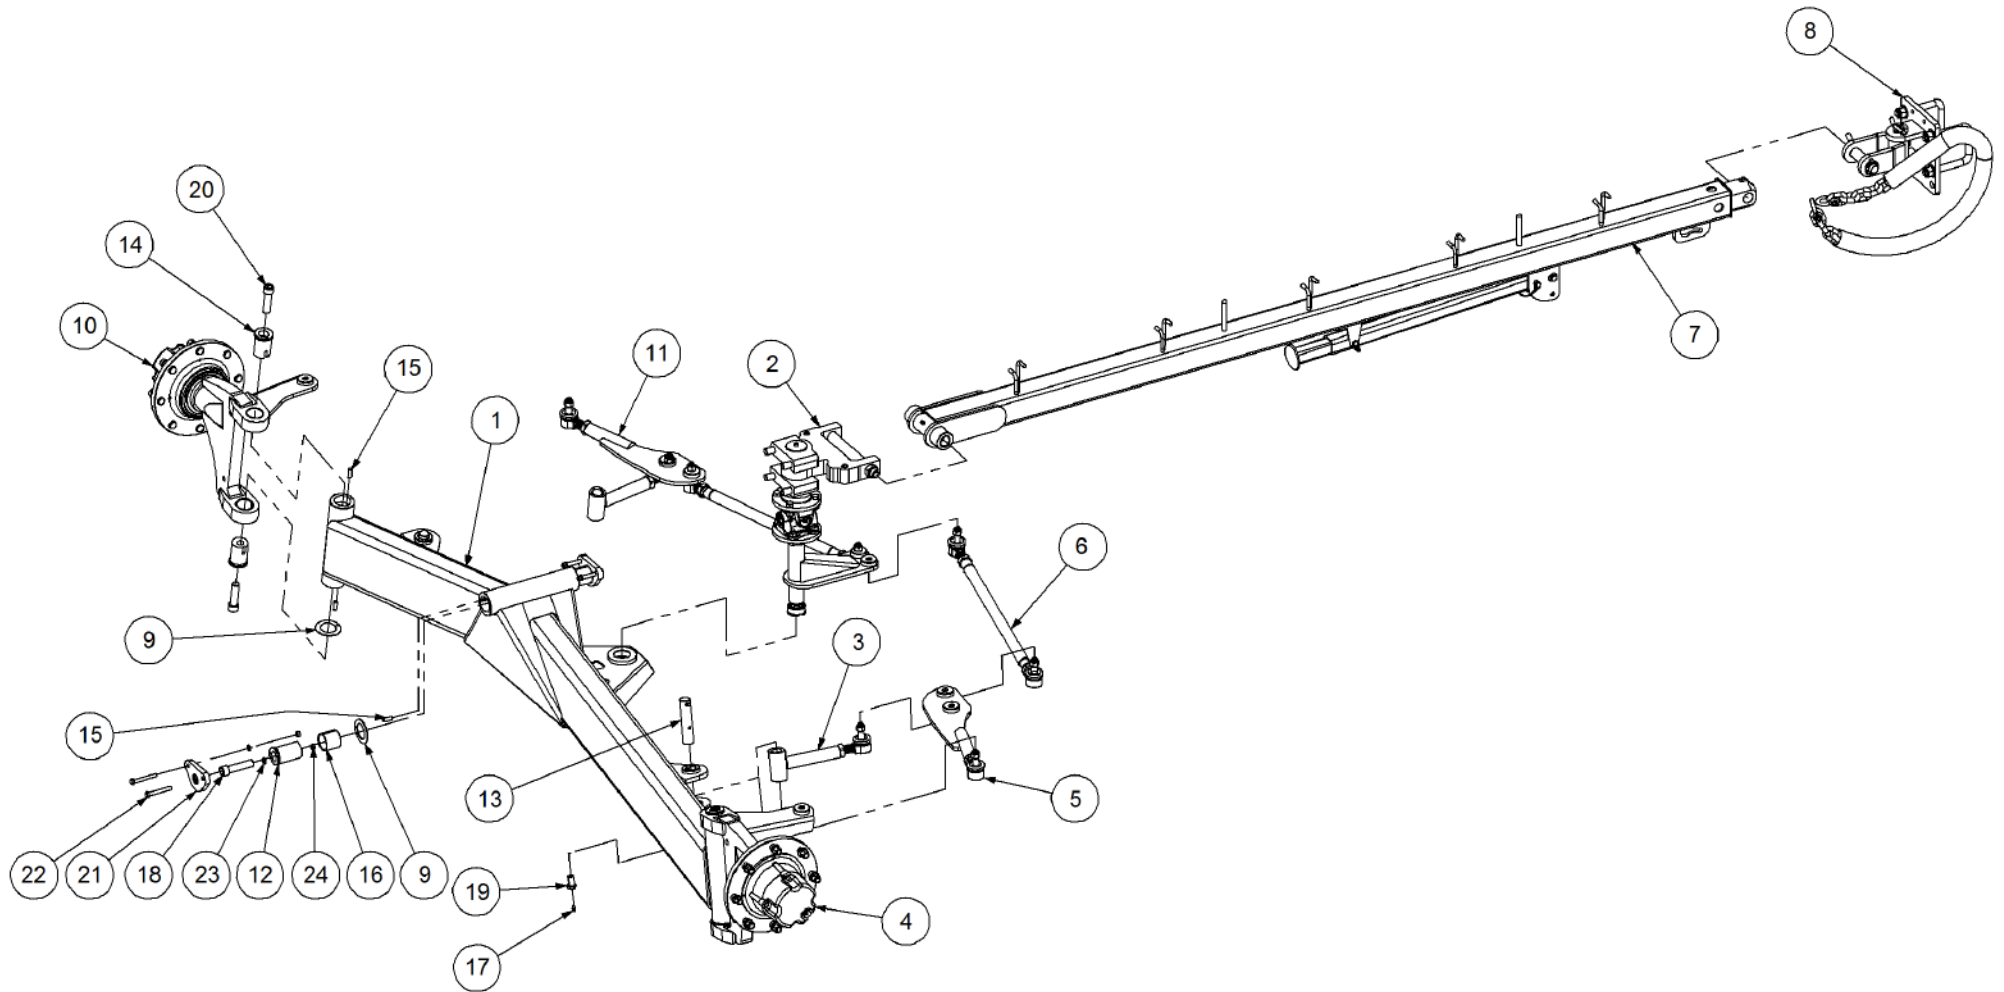

P/N 230123100 Axle Assy - Xtra Steer - 3.0m

Key	Part Number	Description	Qty
1	230603201	Rock Axle - Xtra Steer - 3.0m	1
2	230605115	Steering Yoke Assy - Xtra Steer	1
3	230606015	Secondary Lever Assy	2
4	230123010	Stub Axle Assy - 12000 RH	1
5	230606016	Link Assy - RH	1
6	230603123	Tie Rod Assy - Xtra Steer	2
7	235600110	Pull Assy	1
8	233260100	Universal Hitch Assy w/- U Bolts	1
9	138132093	Thrust Washer 2" ID x 0.093"	3
10	230123020	Stub Axle Assy - 12000 LH	1
11	230606022	Link Assy - LH	1
12	230603007	Pivot Pin - Rock Axle	2
13	491700200	Pin Assy	2
14	230603004	Pivot Pin - Stub Axle	4
15	090210030	Dowel Pin 10 Dia x 30	6
16	137131031	Bush Teflon 50 ID x 50 Lg	2
17	111506000	Grease Nipple 1/4" - Straight	2
18	061120090	Cap Screw M20 x 90	2
19	491700206	Bolt M16 x 30 Durluk - Greasable	2
20	061120080	Cap Screw M20 x 80	4
21	230603017	Safety Cap - Axle Pivot	2
22	050100808	Bolt Hex Hd M10 x 80	4
23	086110000	Spring Washer 10 ID	4
24	080111000	Nut M10	4

Key	Part Number	Description	Qty