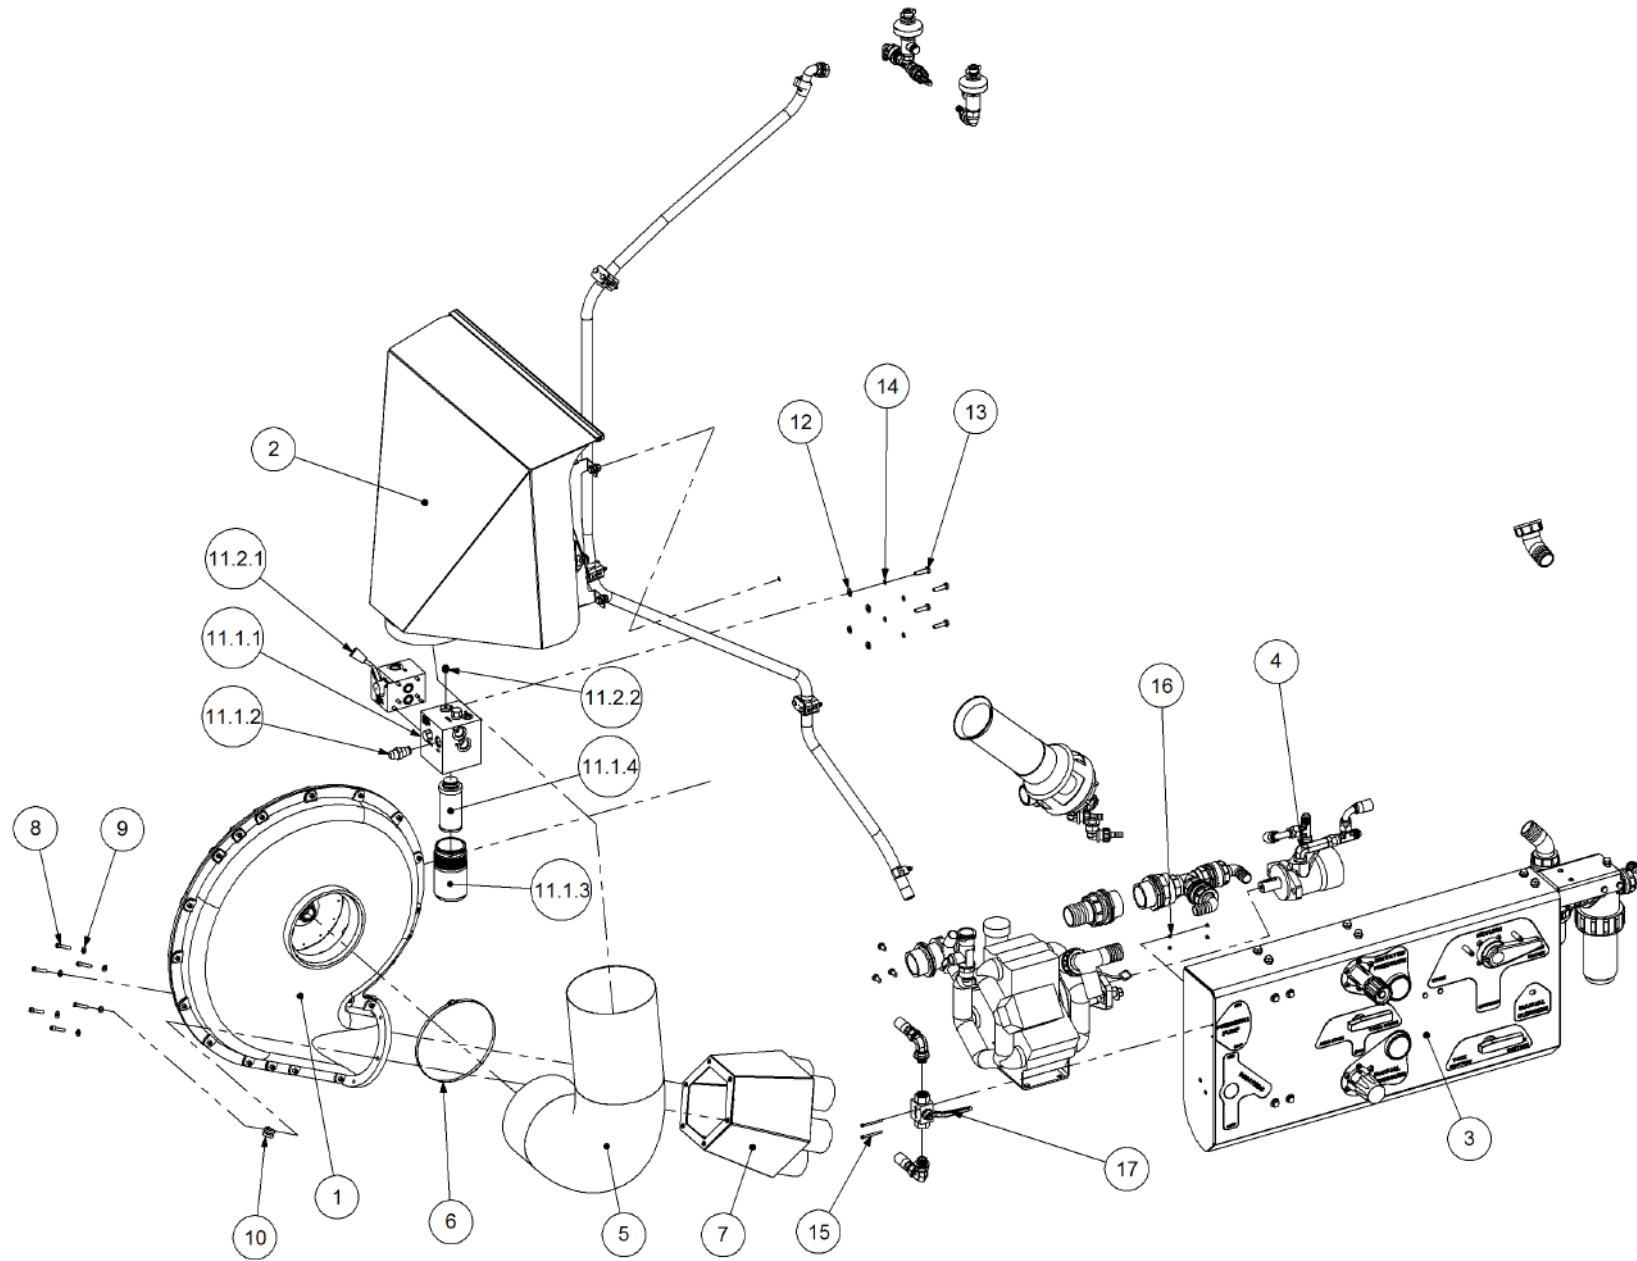

P/N 250000101 Blower Kit - Volvo w/- Diverter Valve

P/N 250000101 Blower Kit - Volvo w/- Diverter Valve

Key	Part Number	Description	Qty
1	250902003	Blower - Volvo (90 Deg)	1
2	205600040	Cooler Assy	1
3	200401145	Liquid Fertilizer Control Kit - TQ	1
4	150000063	Hydraulic Hose & Fittings Kit - TQL	1
5	205001000	Hose - 8" Nyladuct	1
6	101178229	Hose Clamp - 178 - 229	2
7	259602000	Blower Outlet - 6 Outlet	1
8	010106032	Cap Screw 1/4" UNC x 1-1/4"	6
9	035106151	Flat Washer 1/4" ID	6
10	115001351	Cable Clamp 18mm	1
11	254000006	Anti Cavity Manifold & Diverter Valve	1
11.1	254000002	Anti Cavity Manifold	1
11.1.1	161000003	Anti Cavity Manifold	1
11.1.2	161000005	HI-VT Indicator	1
11.1.3	254000001	Filter Bowl	1
11.1.4	159424400	Filter Element suits Anti Cavity Manifold - Blower Kit	1
11.2	254000003	Diverter Valve	1
11.2.1	161000004	Diverter Valve 6 Bolt Version	1
11.2.2	013451313	Fitting - Plug 1/4" BspM	1
12	085108000	Flat Washer 8 ID	4
13	050080308	Bolt Hex Hd M8 x 30	4
14	086108000	Spring Washer 8 ID	4
15	058040505	Bolt Hex Hd M4 x 50 S/Steel	2
16	080310041	Nut M4 S/Steel	4
17	BKHG12-1123MH	Ball Valve 1/2" BSP	1

Key	Part Number	Description	Qty