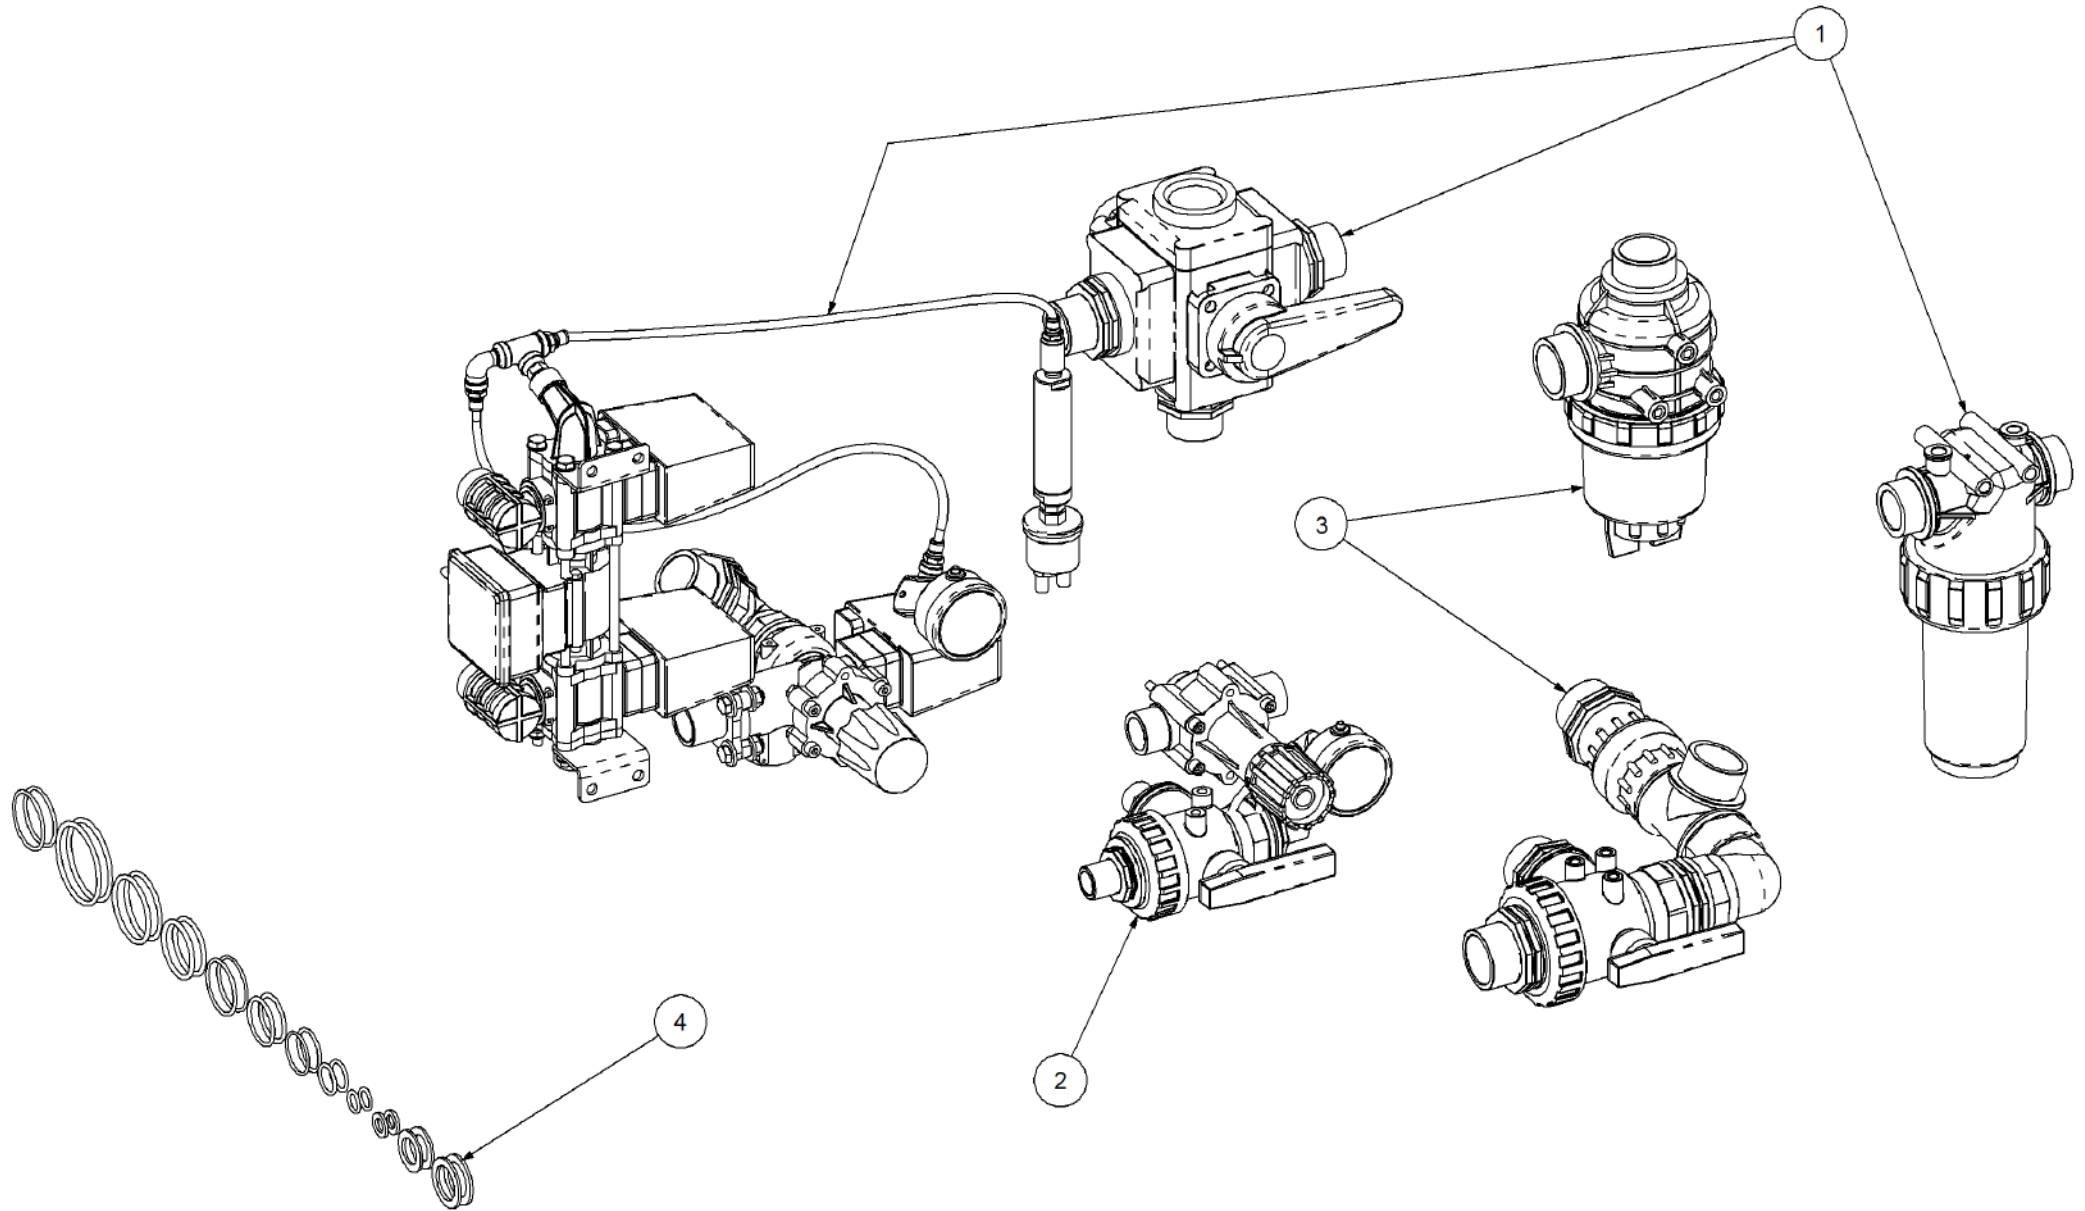

P/N 116130020

Liquid Fertilizer Kit

Key	Part Number	Description	Qty
1	116130025	Liquid Valves Return Kit	1
2	116130023	Pressure Kit	1
3	116130022	Liquid Suction Kit	1
4	116130008	Liquid O'Ring Kit	1

Key	Part Number	Description	Qty