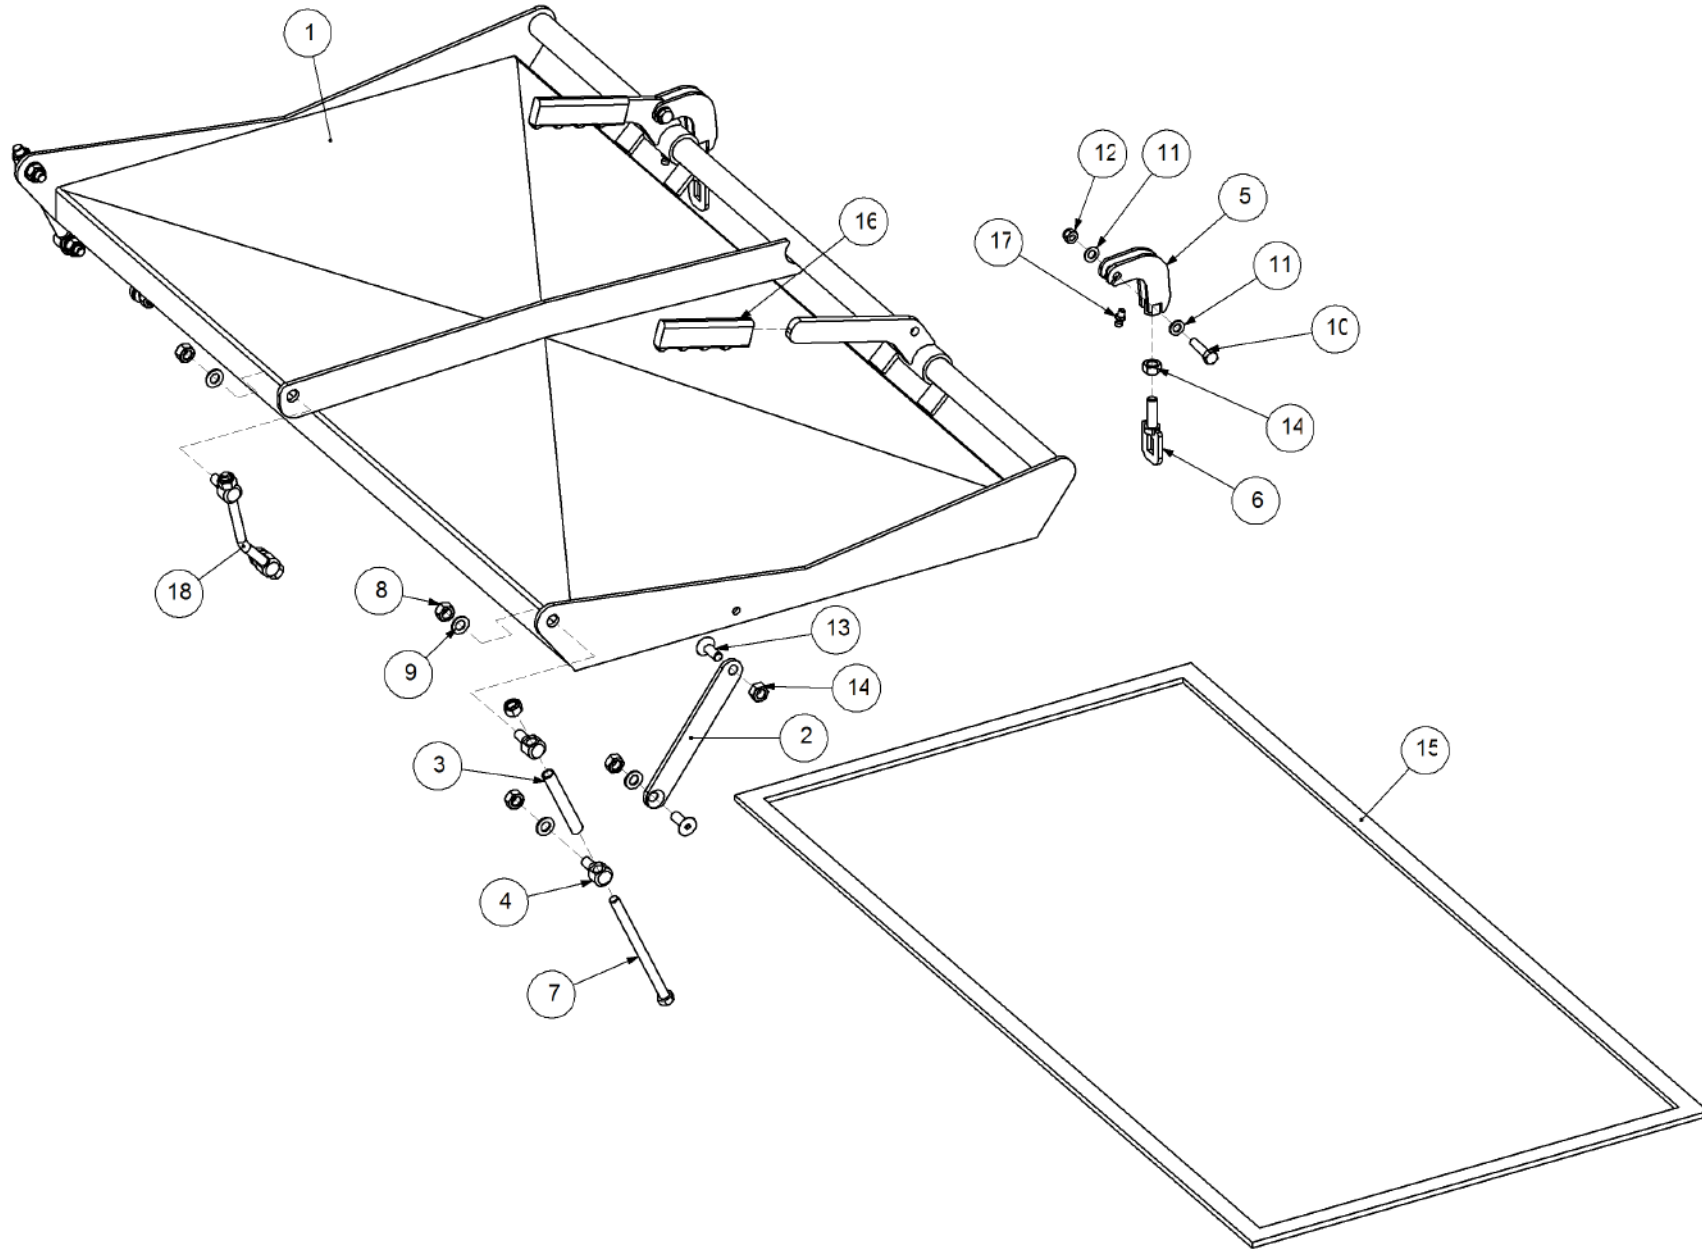

P/N 203900000 Lid Assy - Large

Key	Part Number	Description	Qty
1	203900001	Lid - Large	1
2	203154006	Lid Tilt Hinge	2
3	203401022	Lid Hinge Spacer	2
4	203154005	Lid Hinge Swivel	4
5	203154001	Lid Latch Toggle	2
6	203153001	Lid Latch Loop	2
7	000101395	Bolt Hex Hd 3/8" UNC x 5-1/2"	2
8	030130101	Nut 3/8" UNC Nyloc	8
9	035110191	Flat Washer 3/8" ID	10
10	000080325	Bolt Hex Hd 5/16" UNC x 1-1/4"	2
11	035108161	Flat Washer 5/16" ID	4
12	030130081	Nut 5/16" UNC Nyloc	2
13	012110025	Cap Screw Csk Hd 3/8" UNC x 1"	4
14	030110101	Nut 3/8" UNC	6
15	197115265	Lid Seal - Large	1
16	197020115	Lid Handle Grip	2
17	111206000	Grease Nipple 1/4" UNF	2
18	203900008	Centre Bolt & Swivel Assy	1

Key	Part Number	Description	Qty