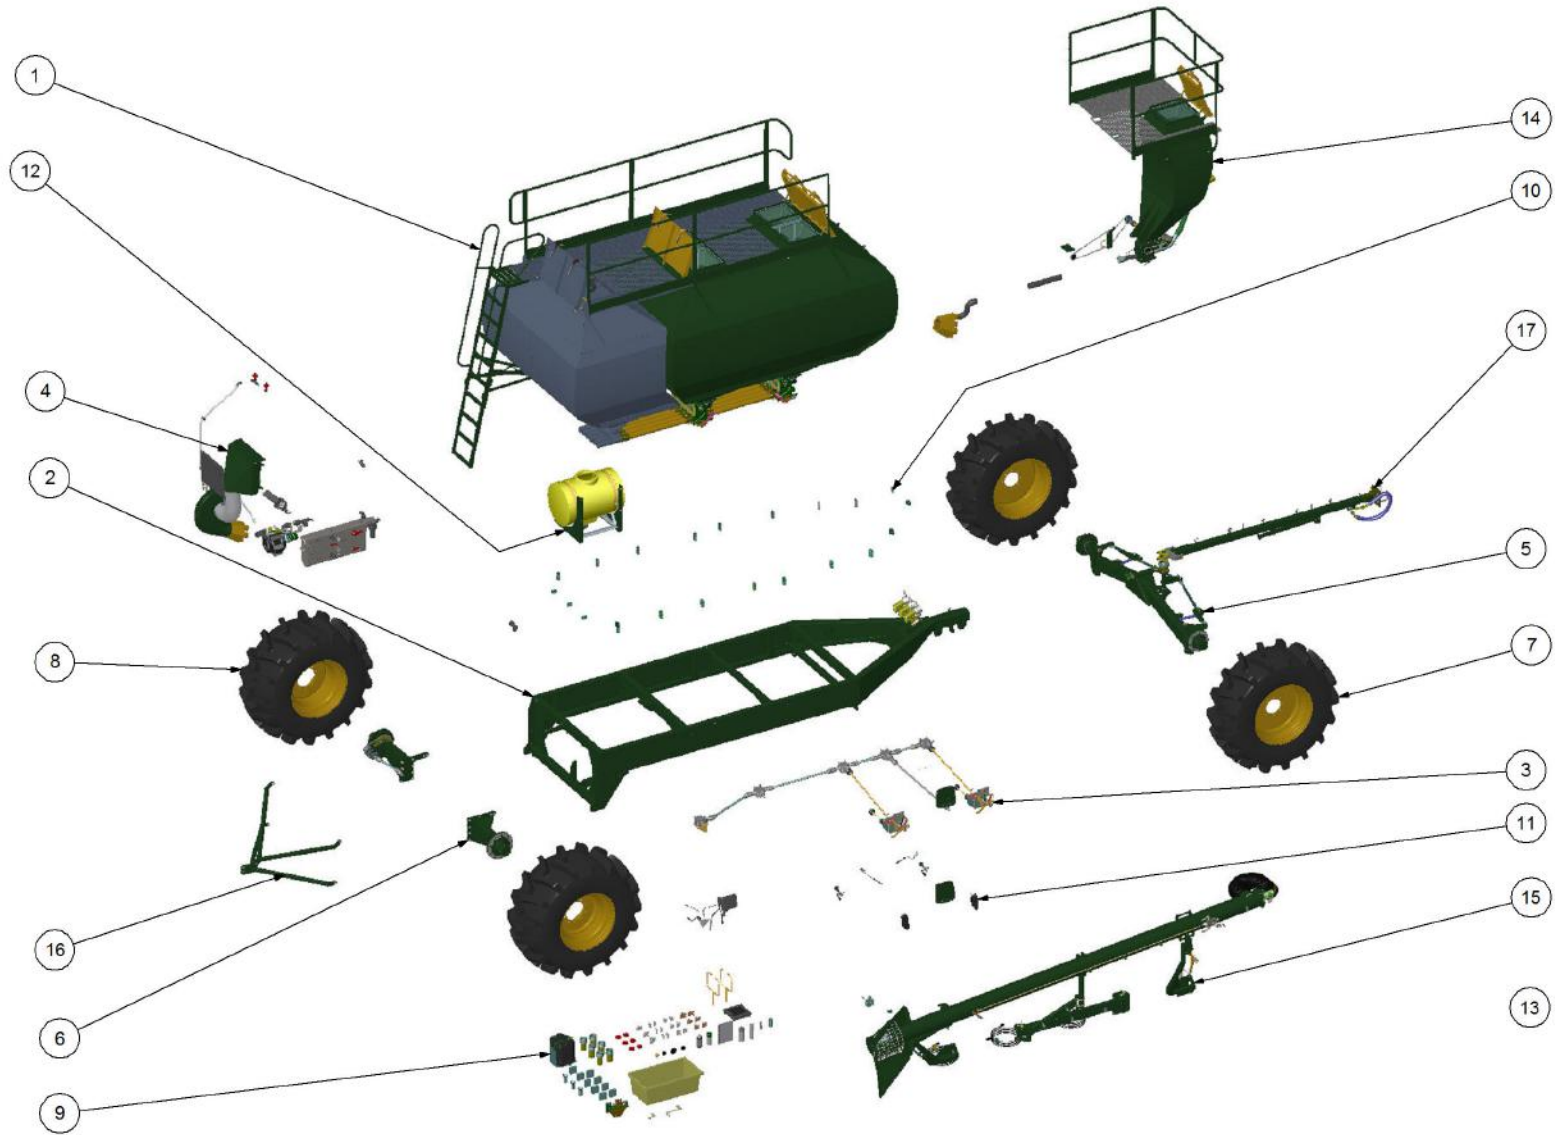

Simplicity
A U S T R A L I A

Parts Manual

TQSL - Trailing Quad - Steerable Liquid Air Seeder

17000 TQSL3

P/N 17000 TQSL3 17000 TQSL 3 Bin Air Seeder

P/N 17000 TQSL3 17000 TQSL 3 Bin Air Seeder

Key	Part Number	Description	Code	Key	Part Number	Description	Code
1	200173000	Bin Assembly - 17000 3 Bin Liquid - Single Agitator	(Std)				
2	214133035	Chassis Kit - TQSL 3 Bin	(Std)				
3	290133002	Drive Kit - Linear Control	(Std)				
4	250000026	Blower Kit - Rexroth	(Std)				
4	250000126	Blower Kit - Rexroth w/- Diverter Valve	(Opt)				
4	250000001	Blower Kit - Volvo	(Opt)				
4	250000101	Blower Kit - Volvo w/- Diverter Valve	(Opt)				
5	230123100	Axle Assy - Xtra Steer - 3.0m	(Std)				
5	230123105	Axle Assy - Xtra Steer - 3.2m	(Opt)				
6	248121000	Axle Hub & Stub Kit - 15T (10 stud) x 3.2m	(Std)				
6	248121002	Axle Hub & Stub Kit - 15T (10 stud) x 3.0m	(Opt)				
7	248000016	Wheel Kit - 650/75 R32 Tyre - 8 Stud	(Std)				
8	248000009	Wheel Kit - 800/65R32 Tyre - 10 Stud	(Std)				
8	248000025	Wheel Kit - 900/60R32 Tyre - 10 Stud	(Opt)				
9	291600006	Dispatch Kit - Ground Drive	(Std)				
10	156590017	Stauff Clamp Kit	(Std)				
11	290102003	Monitor & Harness Kit - X20 2 Bin w/- Actuator	(Std)				
11	290102004	Monitor & Harness Kit - Eagle 2 Bin w/- Actuator	(Opt)				
12	214133050	Clean Water Tank Assembly - Front Mount	(Std)				
12	214133070	Clean Water Tank Assembly - Side Mount	(Opt)				
13	196617002	Decal '17000 Simplicity' 1000 x 400	(Std)				
13	196042516	Decal Kit - Airseeder Safety	(Std)				
13	196015020	Decal 'Wheat Sheaf Logo' 150 x 200	(Std)				
14	201600100	SSB Kit - 600L 1 Way Ground Drive	(Opt Extra)				
14	201600102	SSB Kit - 600L 2 Way Ground Drive	(Opt Extra)				
15	265174000	Auger Kit 9" - RH	(Opt Extra)				
15	265172000	Auger Kit 8" - RH	(Opt Extra)				
16	234000000	Harrow Hitch Assy	(Opt Extra)				
17	233260100	Universal Hitch Assy w/- U Bolts	(Opt Extra)				
17	233260145	Universal Hitch Assy w/- Adaptor Plate	(Opt Extra)				
17	305100100	Rear Pull Assy - Allrounder	(Opt Extra)				