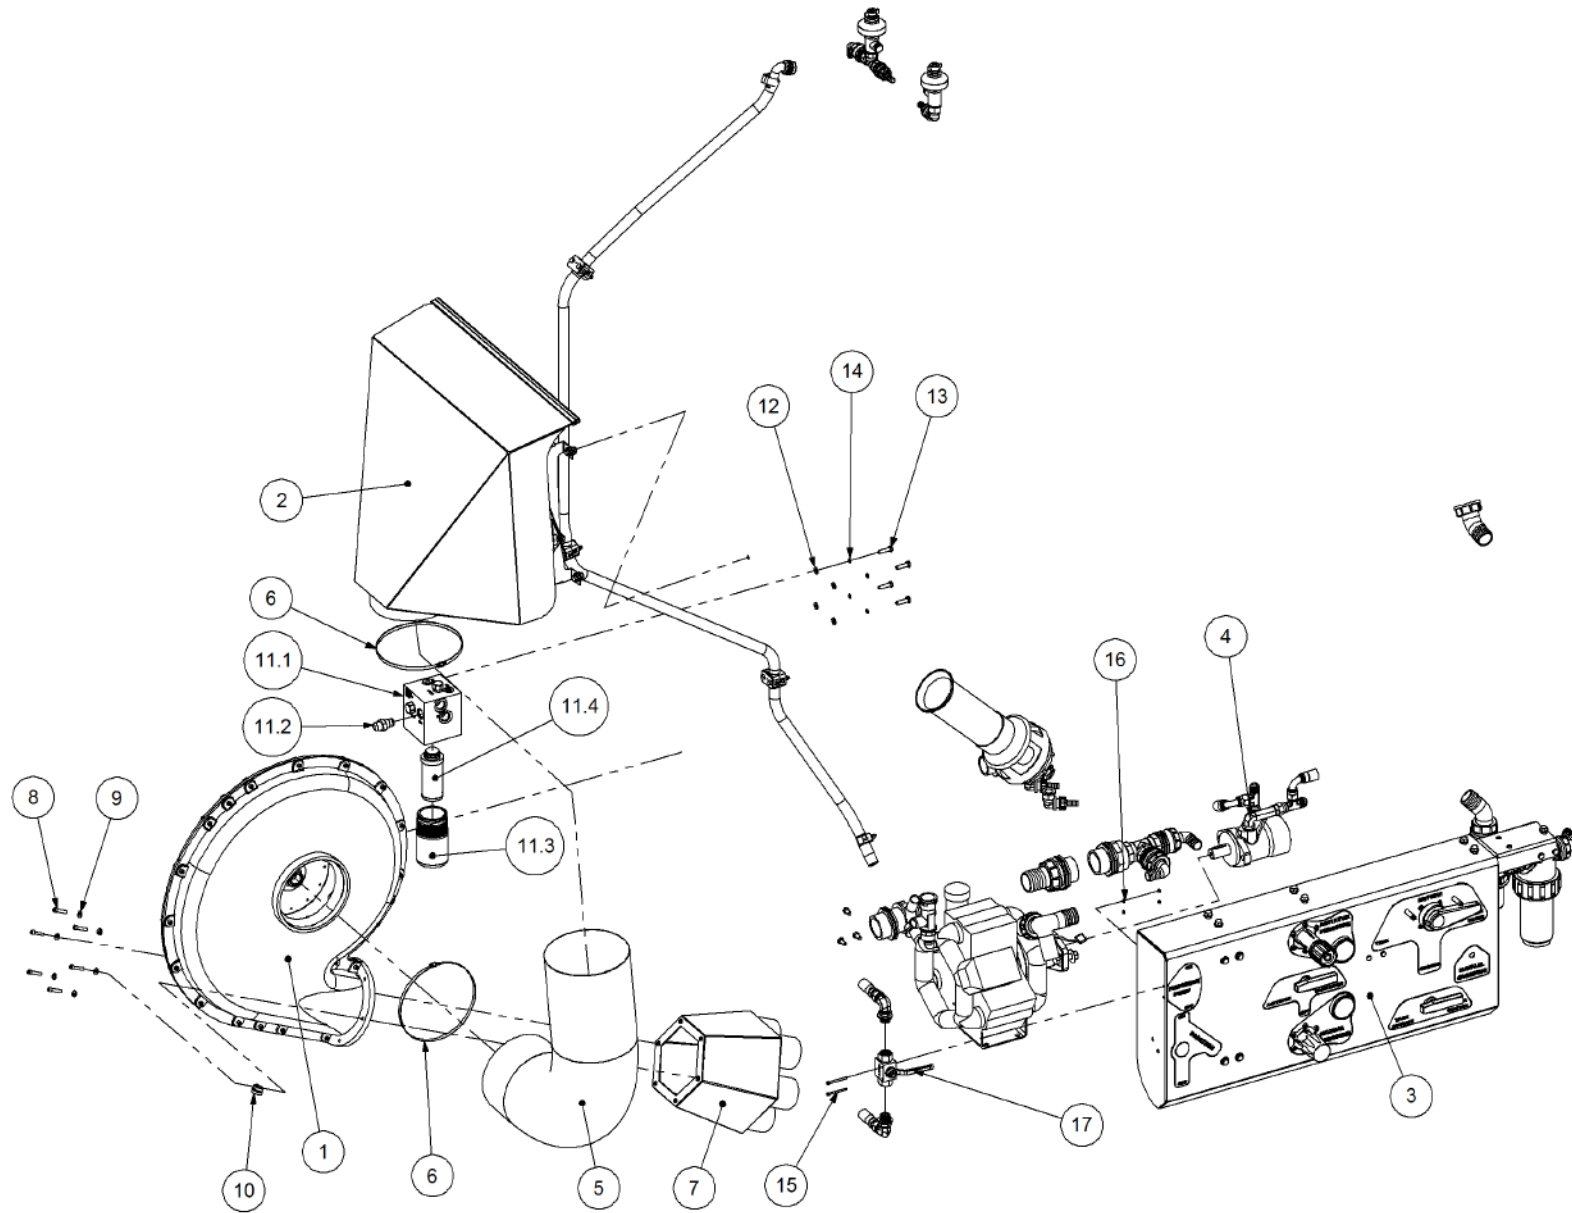

P/N 250000001 Blower Kit - Volvo

P/N 250000001 Blower Kit - Volvo

Key	Part Number	Description	Qty
1	250902003	Blower - Volvo (90 Deg)	1
2	205600040	Cooler Assy	1
3	200401145	Liquid Fertilizer Control Kit - TQ	1
4	150000063	Hydraulic Hose & Fittings Kit - TQL	1
5	205001000	Hose - 8" Nyladuct	1
6	101178229	Hose Clamp - 178 - 229	2
7	259602000	Blower Outlet - 6 Outlet	1
8	010106032	Cap Screw 1/4" UNC x 1-1/4"	6
9	035106151	Flat Washer 1/4" ID	6
10	115001351	Cable Clamp 18mm	1
11	254000002	Anti Cavity Manifold	1
11.1	161000003	Anti Cavity Manifold	1
11.2	161000005	HI-VT Indicator	1
11.3	254000001	Filter Bowl	1
11.4	159424400	Filter Element suits Anti Cavity Manifold - Blower Kit	1
12	085108000	Flat Washer 8 ID	4
13	050080308	Bolt Hex Hd M8 x 30	4
14	086108000	Spring Washer 8 ID	4
15	058040505	Bolt Hex Hd M4 x 50 S/Steel	2
16	080310041	Nut M4 S/Steel	4
17	BKHG12-1123MH	Ball Valve 1/2" BSP	1

Key	Part Number	Description	Qty