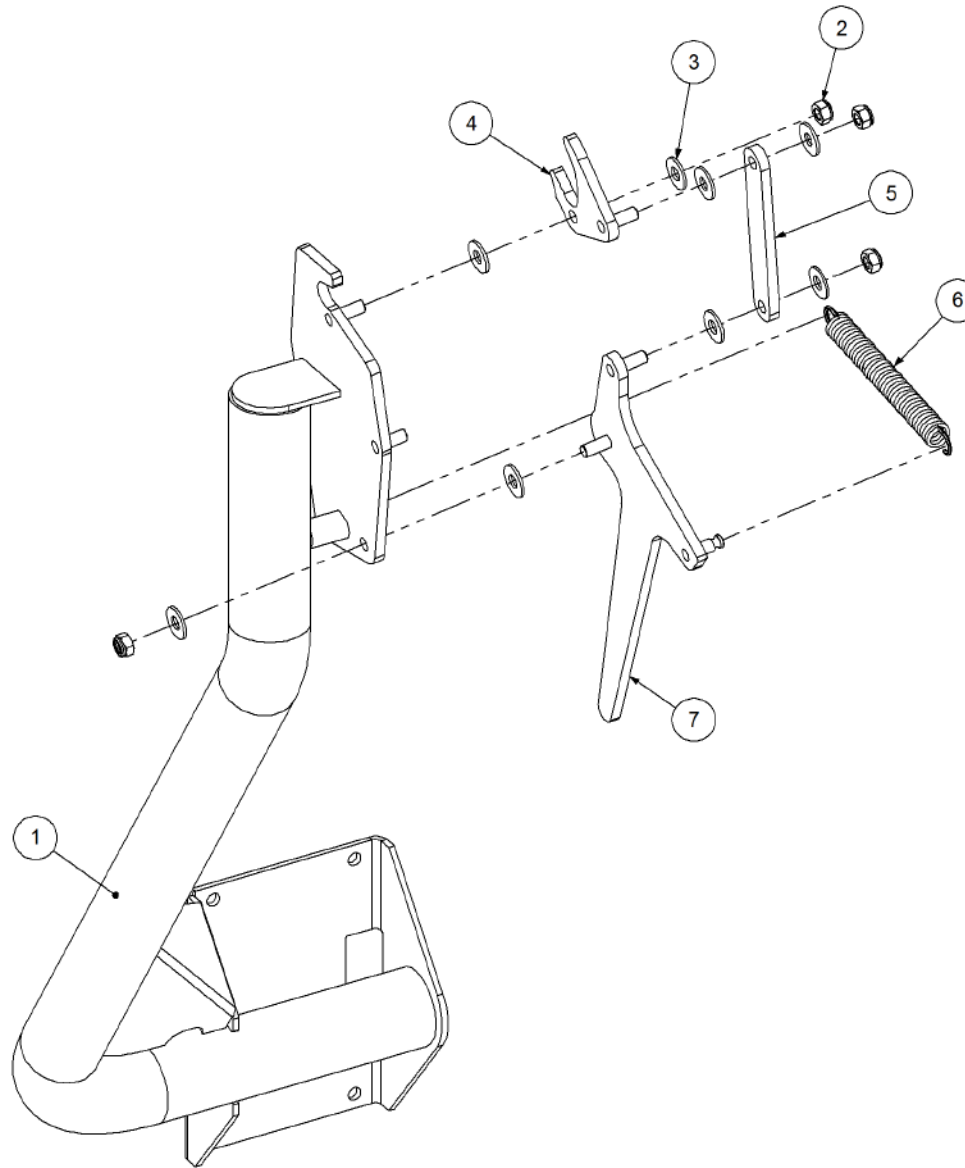

P/N 260152001 Front Mount Arm - RH

P/N 260152001

Front Mount Arm - RH

Key	Part Number	Description	Qty
1	260152002	Front Mount - RH	1
2	080121200	Nut M12 Nyloc	4
3	035113250	Flat Washer 1/2" ID	8
4	260152025	Front Mount Grab	1
5	260902013	Link Plate	1
6	124225175	Spring - Tension	1
7	260152032	Latch Handle - RH	1

Key	Part Number	Description	Qty