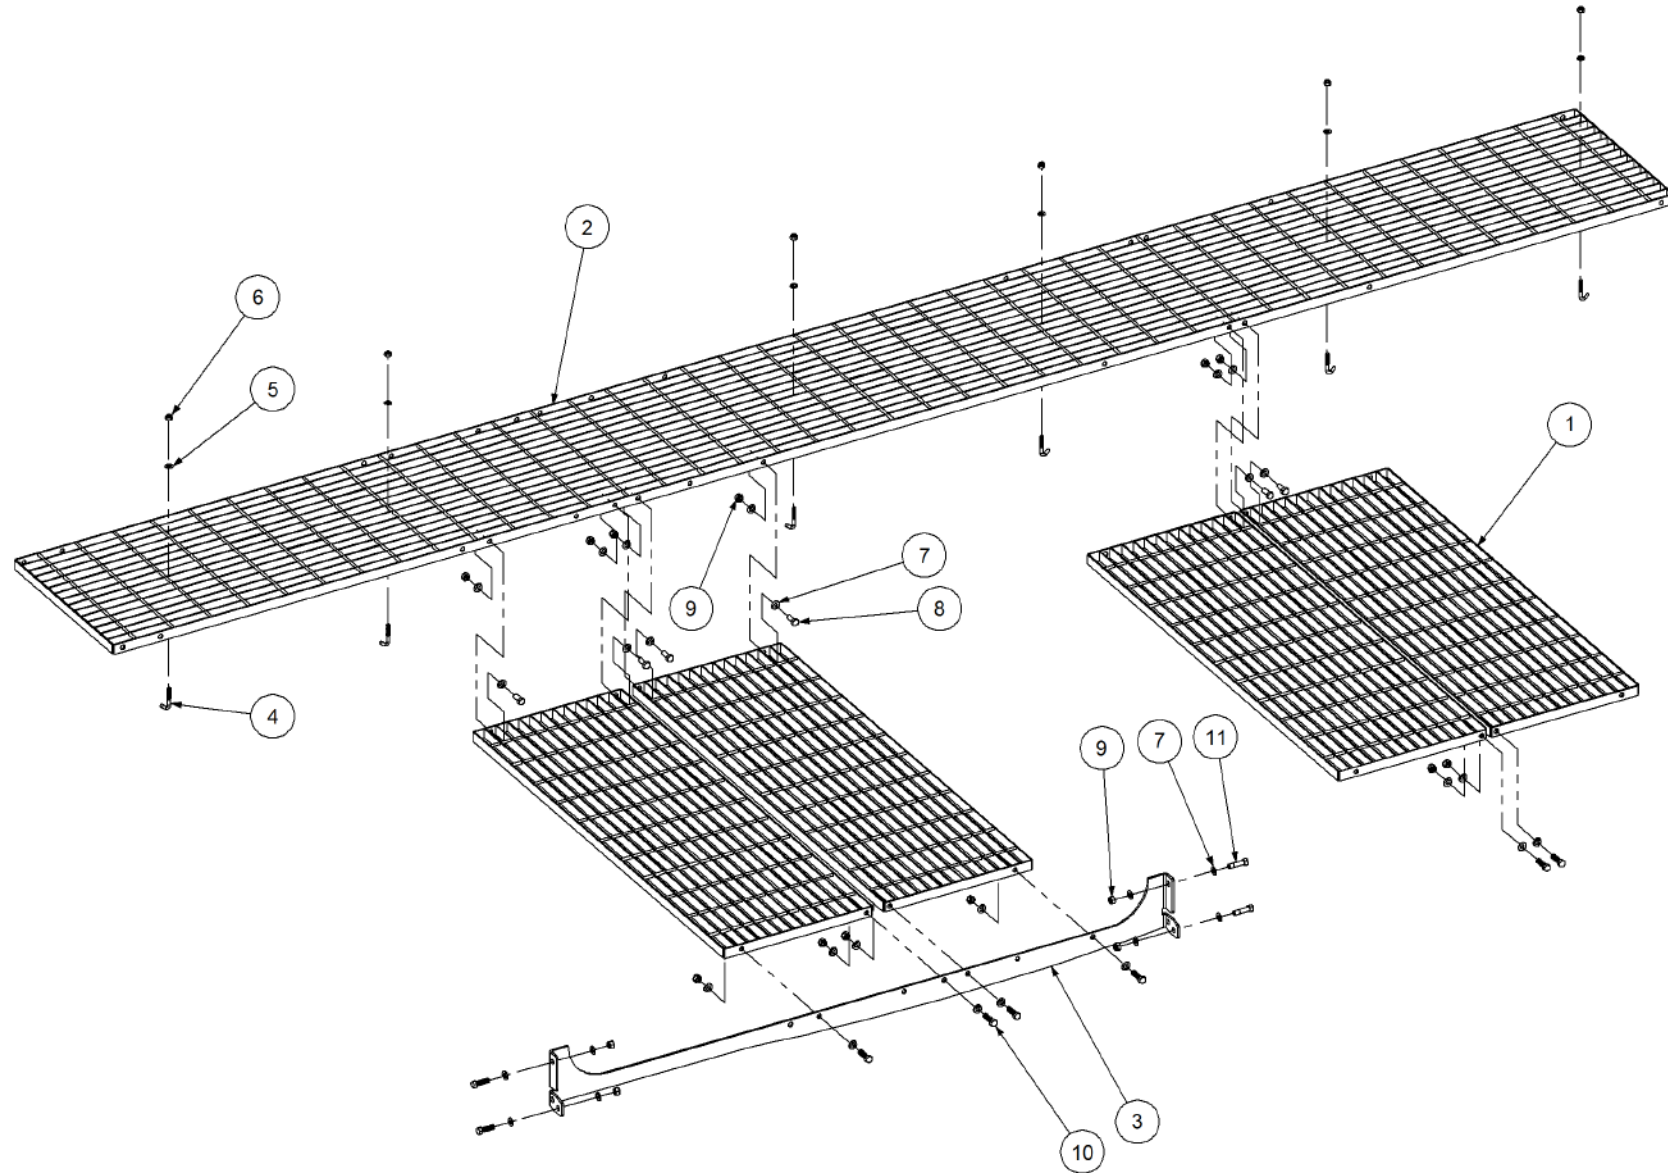

P/N 200173215 Walkway Kit - 17000 3 Bin

Key	Part Number	Description	Qty
1	193393115	Walkway Panel	4
2	193453420	Walkway Panel	1
3	206173007	Walkway Pickup	1
4	057080000	J Bolt M8	6
5	085108000	Flat Washer 8 ID	6
6	080120800	Nut M8 Nyloc	6
7	085110000	Flat Washer 10 ID	32
8	050100258	Bolt Hex Hd M10 x 25	6
9	080121000	Nut M10 Nyloc	16
10	050100358	Bolt Hex Hd M10 x 35	8
11	050100408	Bolt Hex Hd M10 x 40	2

Key	Part Number	Description	Qty