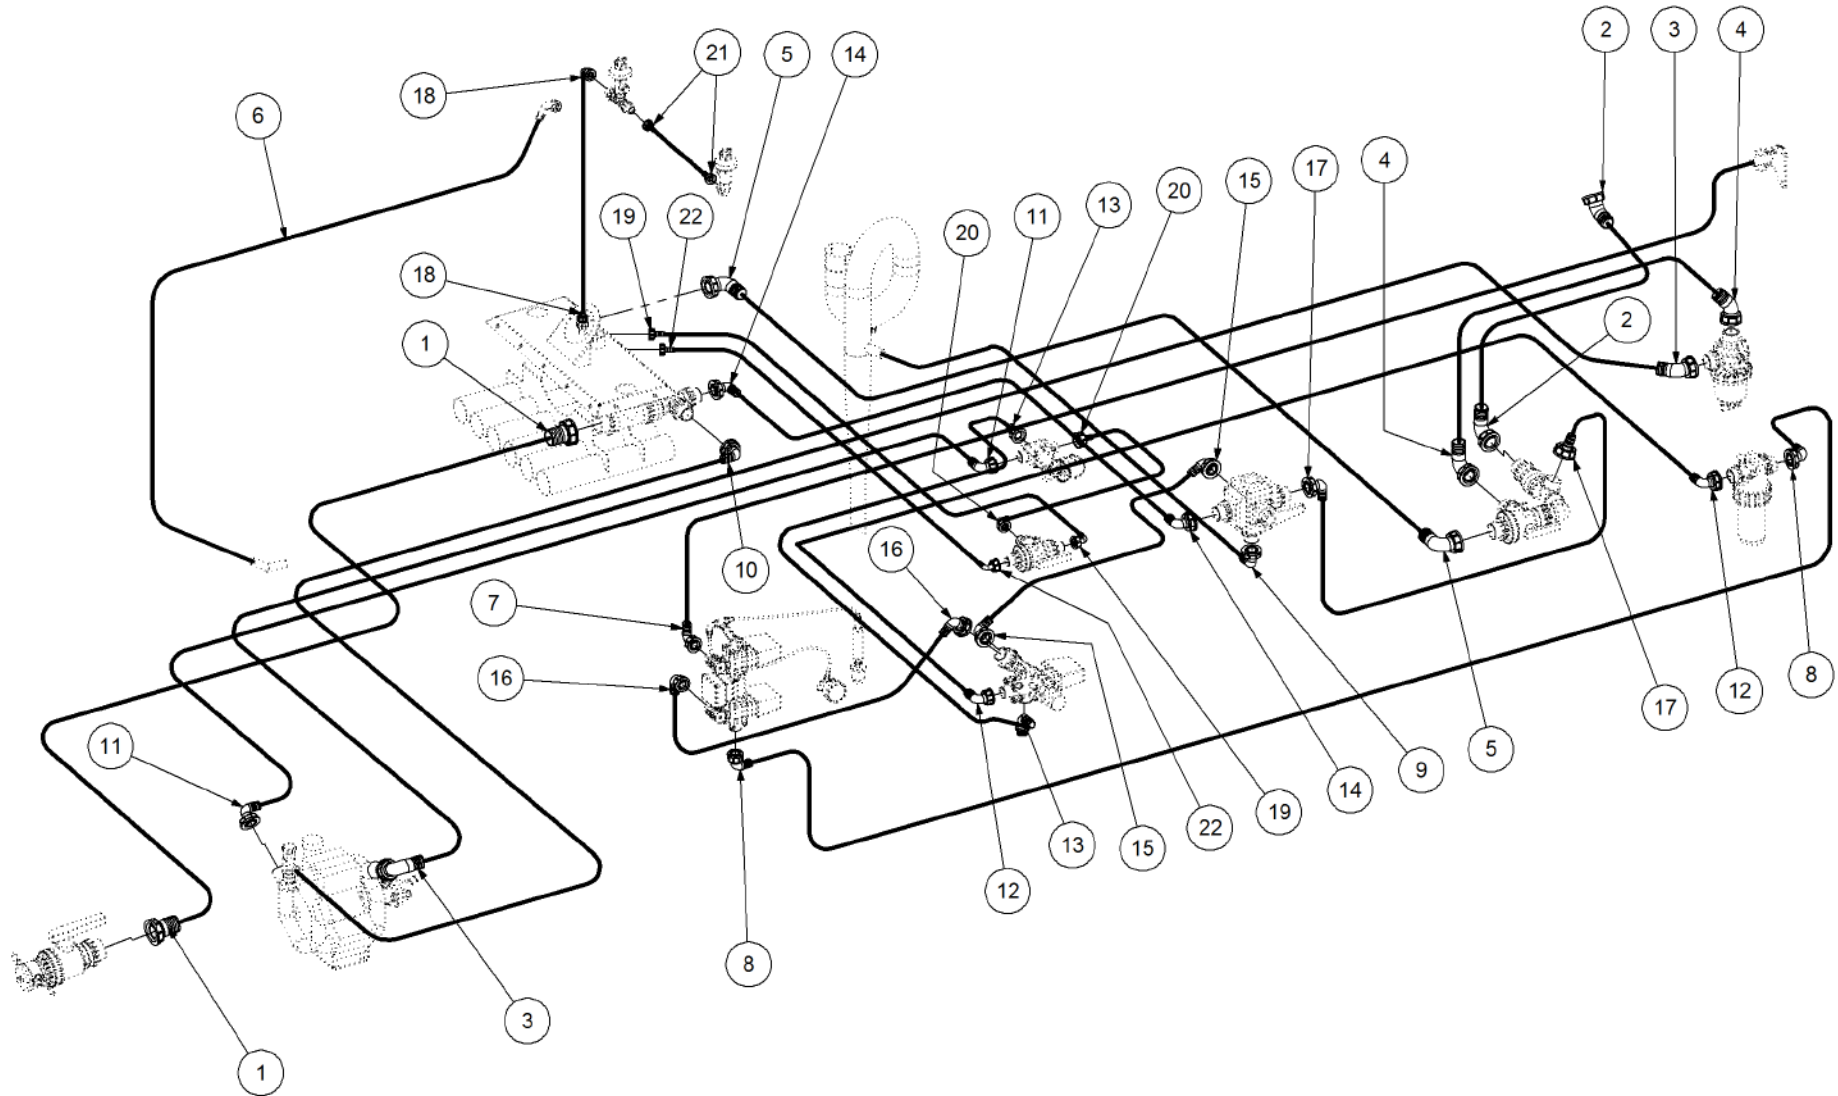

P/N 150615318

Liquid Fertilizer Hose Kit - TQ

Key	Part Number	Description	Qty
1	150615362	PVC Hose 51 mm x 400 Lg	1
2	150615372	PVC Hose 38 mm x 4200 Lg	1
3	150615363	PVC Hose 38 mm x 1300 Lg	1
4	150615364	PVC Hose 38 mm x 500 Lg	1
5	150615365	PVC Hose 38 mm x 1240 Lg	1
6	150615345	PVC Hose 20 mm x 2720 Lg	1
7	150615366	PVC Hose 25 mm x 5400 Lg	1
8	150615367	PVC Hose 25 mm x 1380 Lg	1
9	150615368	PVC Hose 25 mm x 1380 Lg	1
10	150615349	PVC Hose 25 mm x 990 Lg	1
11	150615350	PVC Hose 25 mm x 1020 Lg	1
12	150615371	PVC Hose 25 mm x 1100 Lg	1
13	150615352	PVC Hose 25 mm x 750 Lg	1
14	150615373	PVC Hose 25 mm x 630 Lg	1
15	150615354	PVC Hose 25 mm x 440 Lg	1
16	150615355	PVC Hose 25 mm x 250 Lg	1
17	150615370	PVC Hose 25 mm x 210 Lg	1
18	150615357	PVC Hose 13 mm x 2150 Lg	1
19	150615375	PVC Hose 13 mm x 1020 Lg	1
20	150615360	PVC Hose 13 mm x 350 Lg	1
21	150615361	PVC Hose 13 mm x 300 Lg	1
22	150615376	PVC Hose 13 mm x 870 Lg	1

Key	Part Number	Description	Qty