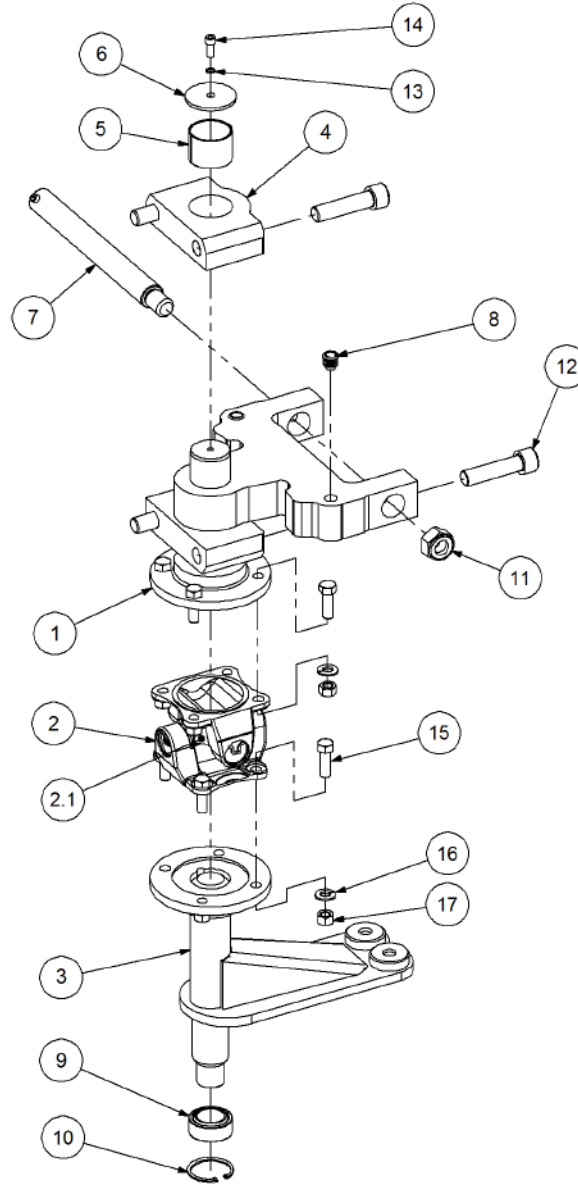

P/N 230605115 Steering Yoke Assy - Xtra Steer

P/N 230605115 Steering Yoke Assy - Xtra Steer

Key	Part Number	Description	Qty	Key	Part Number	Description	Qty
1	230605120	Bearing Assy - Xtra Steer	1				
2	230131000	Universal Assy	1				
2.1	230131003	Universal Cross	1				
3	230605116	Bottom Shaft - Xtra Steer	1				
4	214602031	Bearing Block	1				
5	137131025	Bush Teflon 50 ID x 40 Lg	1				
6	230605108	Top Cover	1				
7	230605110	Pull Pin	1				
8	195000003	End Stop	2				
9	137403501	Bearing Spherical 35 ID	1				
10	098205500	Circlip Internal 55mm	1				
11	080122400	Nut M24 Nyloc	1				
12	061120080	Cap Screw M20 x 80	4				
13	086108000	Spring Washer 8 ID	1				
14	060108020	Cap Screw M8 x 20	1				
15	000130385	Bolt Hex Hd 1/2" UNC x 1-1/2"	8				
16	036113000	Spring Washer 1/2" ID	8				
17	030110131	Nut 1/2" UNC	8