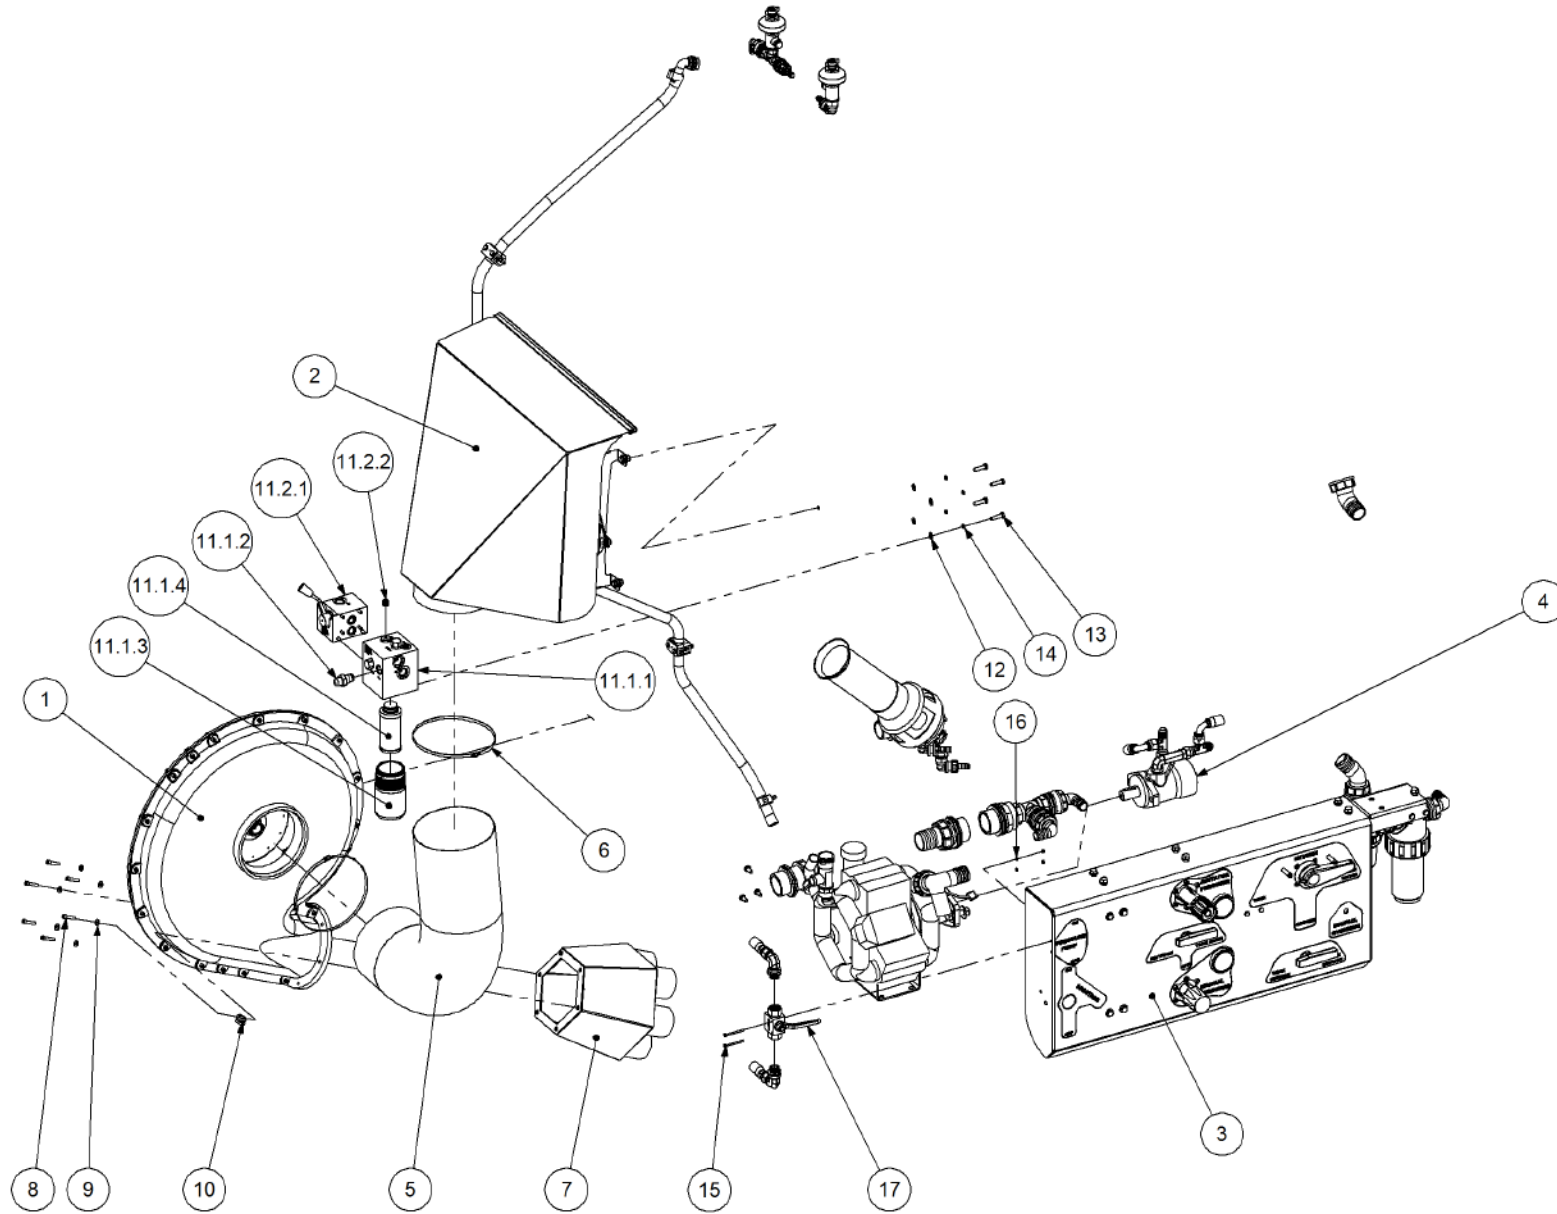

P/N 250000126

Blower Kit - Rexroth w/- Diverter Valve

Key	Part Number	Description	Qty
1	251902000	Blower - Rexroth	1
2	205600040	Cooler Assy	1
3	200401145	Liquid Fertilizer Control Kit - TQ	1
4	150000063	Hydraulic Hose & Fittings Kit - TQL	1
5	205001000	Hose - 8" Nyladuct	1
6	101178229	Hose Clamp - 178 - 229	2
7	259602000	Blower Outlet - 6 Outlet	1
8	010106032	Cap Screw 1/4" UNC x 1-1/4"	6
9	035106151	Flat Washer 1/4" ID	6
10	115001351	Cable Clamp 18mm	1
11	254000006	Anti Cavity Manifold & Diverter Valve	1
11.1	254000002	Anti Cavity Manifold	1
11.1.1	161000003	Anti Cavity Manifold	1
11.1.2	161000005	HI-VT Indicator	1
11.1.3	254000001	Filter Bowl	1
11.1.4	159424400	Filter Element suits Anti Cavity Manifold - Blower Kit	1
11.2	254000003	Diverter Valve	1
11.2.1	161000004	Diverter Valve 6 Bolt Version	1
11.2.2	013451313	Fitting - Plug 1/4" BspM	1
12	085108000	Flat Washer 8 ID	4
13	050080308	Bolt Hex Hd M8 x 30	4
14	086108000	Spring Washer 8 ID	4
15	058040505	Bolt Hex Hd M4 x 50 S/Steel	2
16	080310041	Nut M4 S/Steel	4
17	BKHG12-1123MH	Ball Valve 1/2" BSP	1

Key	Part Number	Description	Qty