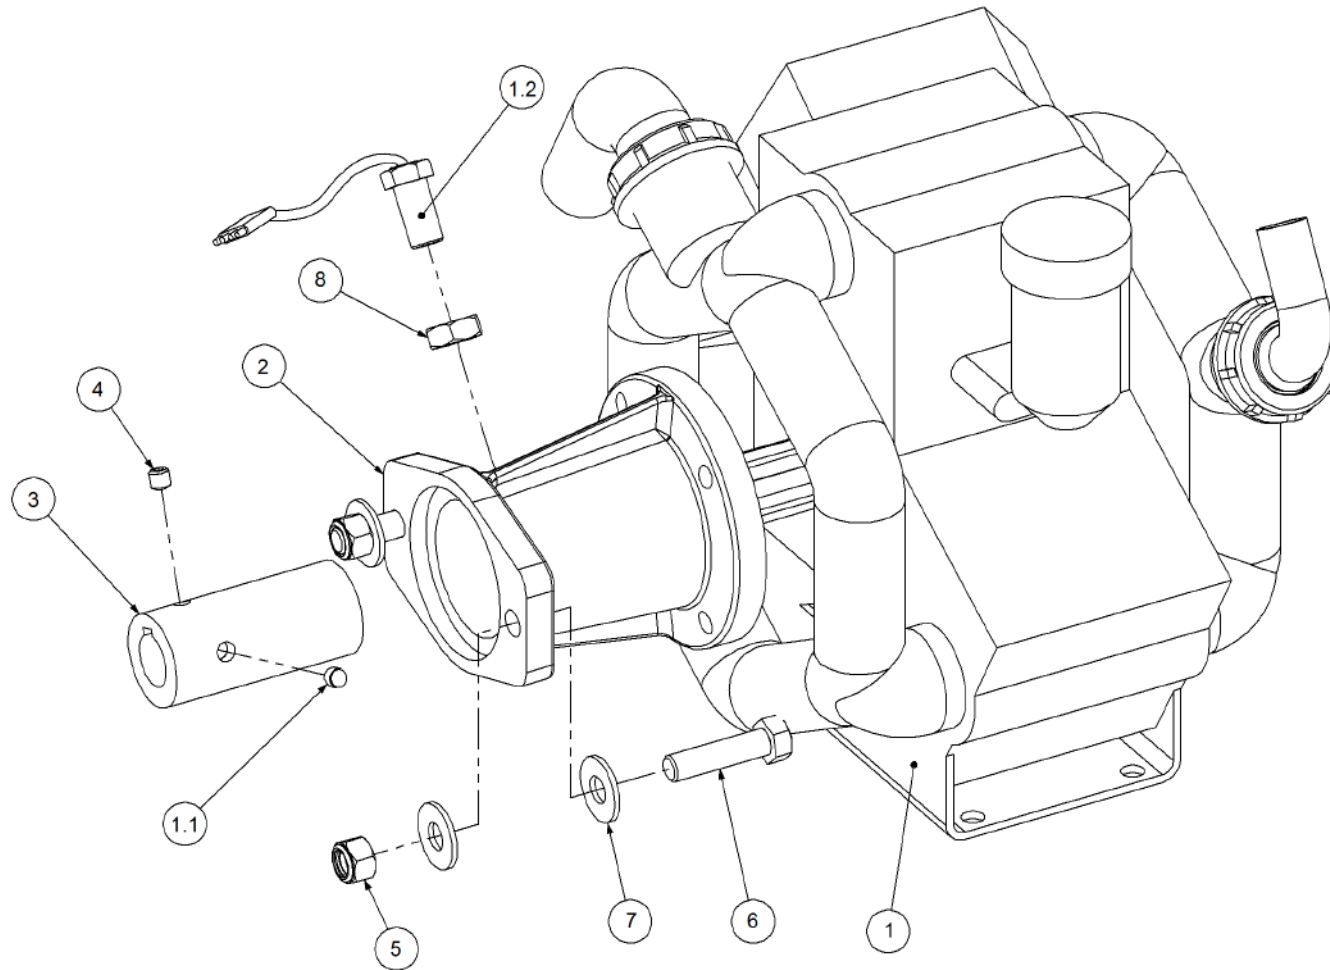

P/N 209501000 Pump Kit

Key	Part Number	Description	Qty
1	116130002	Liquid Pump	1
1.1	193000014	Magnet	1
1.2	116900755	Sensor - Fan	1
2	209501002	Bell Housing w/- Sensor Hole	1
3	209501003	Collar - Machined	1
4	013111010	Grub Screw 3/8" UNC x 3/8"	1
5	030130131	Nut 1/2" UNC Nyloc	2
6	000130505	Bolt Hex Hd 1/2" UNC x 2"	2
7	035113250	Flat Washer 1/2" ID	4
8	032120161	Lock Nut 5/8" UNF	1

Key	Part Number	Description	Qty