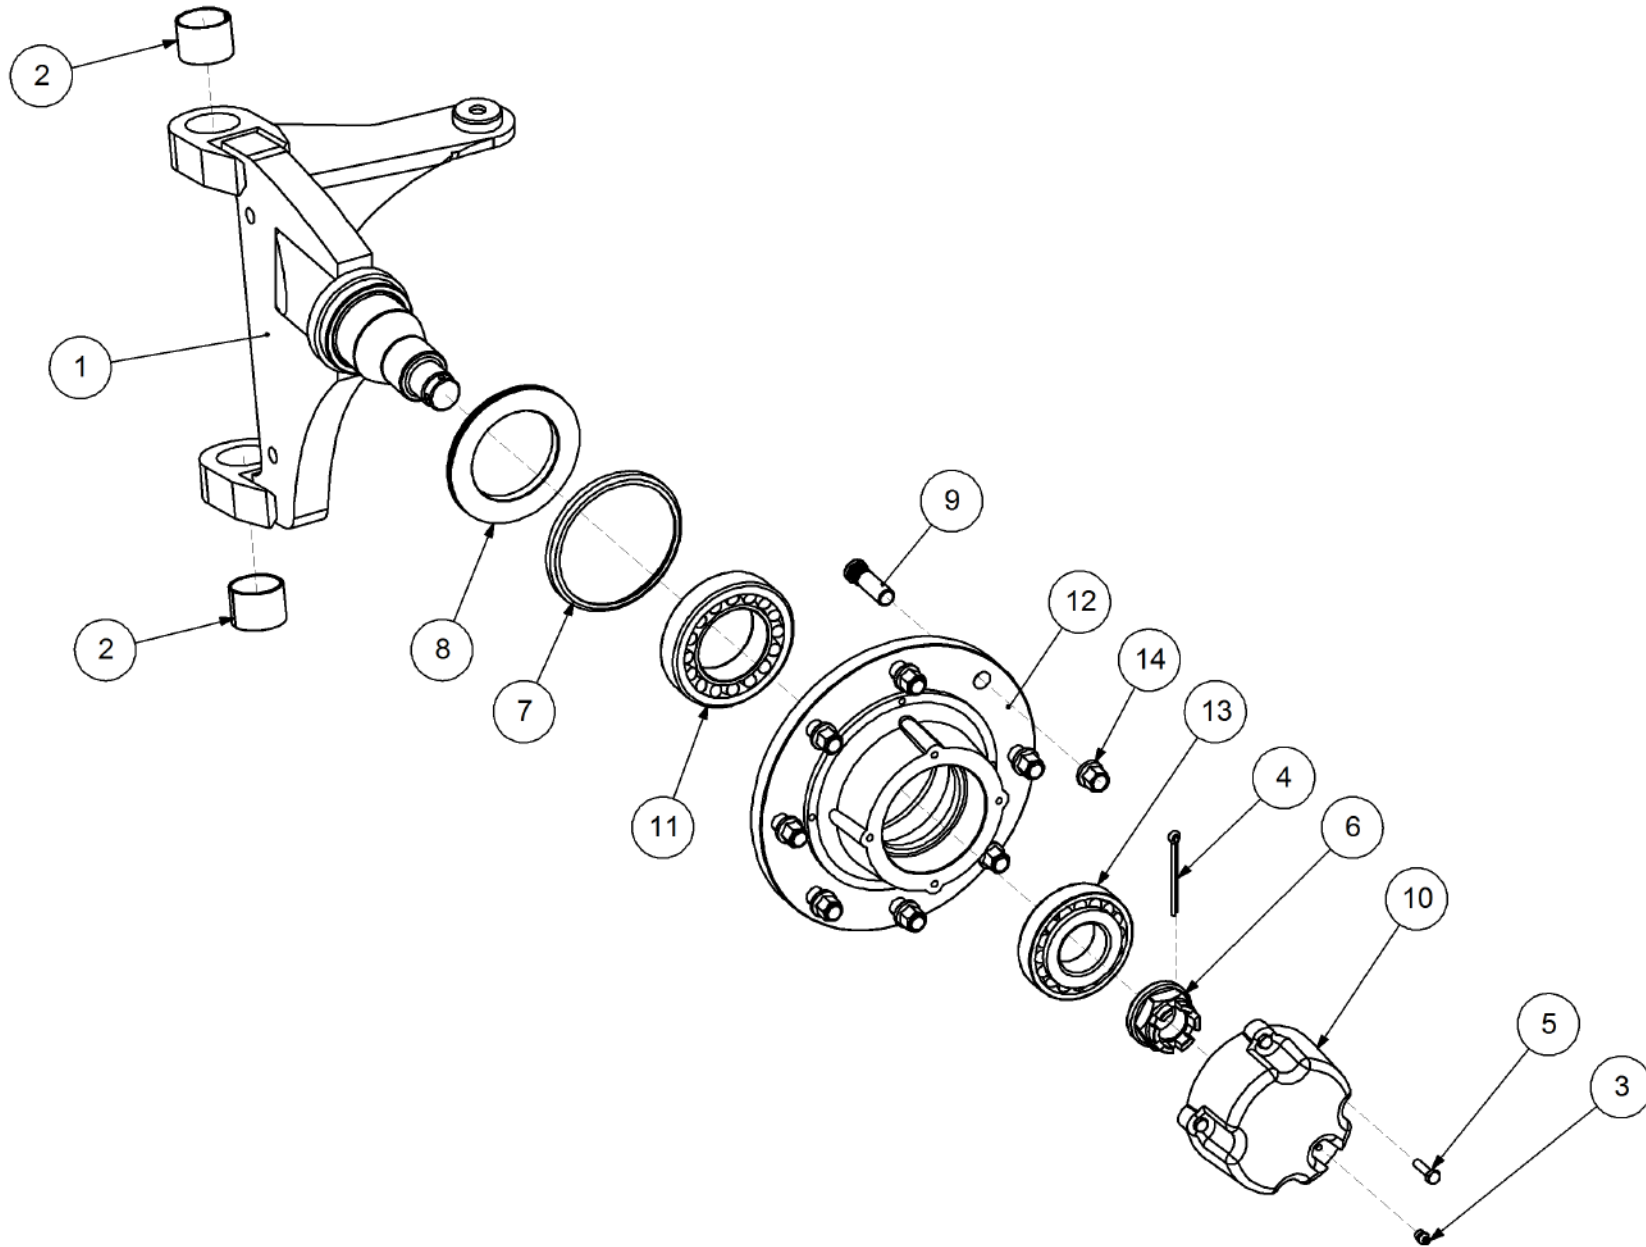

Key	Part Number	Description	Qty
------------	--------------------	--------------------	------------

P/N 230123105 Axle Assy - Xtra Steer - 3.2m

Key	Part Number	Description	Qty
1	230603205	Rock Axle - Xtra Steer - 3.2m	1
2	230605127	Steering Yoke Assy - Xtra Steer	1
3	230606015	Secondary Lever Assy	2
4	230123010	Stub Axle Assy - 12000 RH	1
5	230606016	Link Assy - RH	1
6	230603208	Tie Rod Assy - Xtra Steer	2
7	235600110	Pull Assy	1
8	233260100	Universal Hitch Assy w/- U Bolts	1
9	138132093	Thrust Washer 2" ID x 0.093"	3
10	230123020	Stub Axle Assy - 12000 LH	1
11	230606022	Link Assy - LH	1
12	230603007	Pivot Pin - Rock Axle	2
13	491700200	Pin Assy	2
14	230603004	Pivot Pin - Stub Axle	4
15	090210030	Dowel Pin 10 Dia x 30	6
16	137131031	Bush Teflon 50 ID x 50 Lg	2
17	111506000	Grease Nipple 1/4" - Straight	2
18	050100808	Bolt Hex Hd M10 x 80	4
19	086110000	Spring Washer 10 ID	4
20	080111000	Nut M10	4
21	061120090	Cap Screw M20 x 90	2
22	491700206	Bolt M16 x 30 Durluk - Greasable	2
23	061120080	Cap Screw M20 x 80	4
24	230603017	Safety Cap - Axle Pivot	2

Key	Part Number	Description	Qty
-----	-------------	-------------	-----

P/N 230123010 Stub Axle Assy - 12000 RH

Key	Part Number	Description	Qty
1	230123011	Stub Axle - 12000 RH	1
2	137131025	Bush Teflon 50 ID x 40 Lg	2
3	111103000	Grease Nipple 1/8" BSP	1
4	092206080	Split Pin 6.3 Dia x 80	1
5	050080308	Bolt Hex Hd M8 x 30	4
6	249092002	Axle Nut 1-1/2"	1
7	139092009	Wear Ring	1
8	139092008	Seal 100 ID	1
9	056180600	Wheel Stud M18	9
10	139092007	Grease Cap	1
11	135032216	Bearing Tapered Roller 80 ID	1
12	139092006	Hub - 8 stud	1
13	135030311	Bearing Tapered Roller 55 ID	1
14	080161801	Wheel Nut M18	8