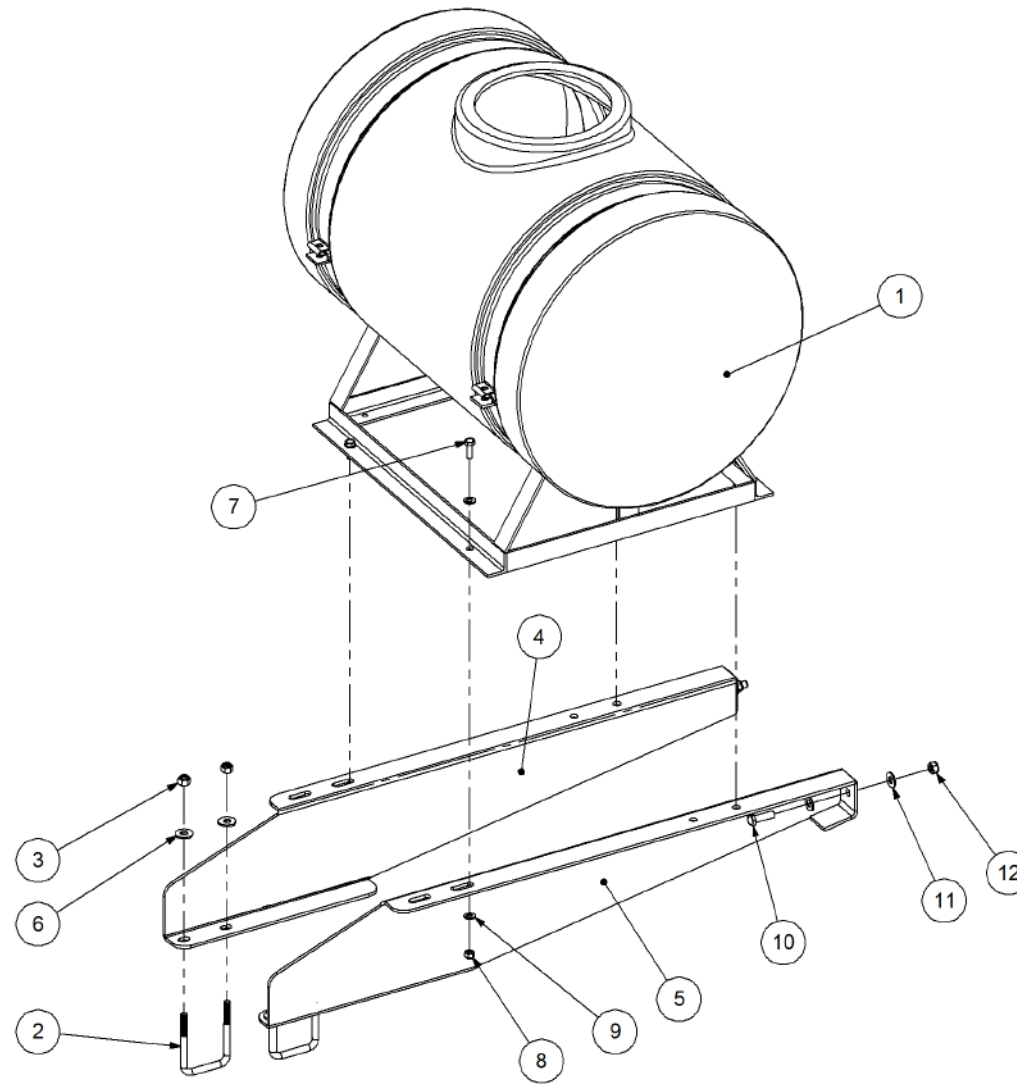

P/N 214133050

Clean Water Tank Assembly - Front Mount

Key	Part Number	Description	Qty
1	192200000	Tank 200L	1
2	021075075	U Bolt 1/2" x 3" x 3" UNC Zp	2
3	030130131	Nut 1/2" UNC Nyloc	4
4	214133065	Tank Support - RH	1
5	214133068	Tank Support - LH	1
6	035113250	Flat Washer 1/2" ID	4
7	050100308	Bolt Hex Hd M10 x 30	4
8	080121000	Nut M10 Nyloc	4
9	085110000	Flat Washer 10 ID	8
10	050120408	Bolt Hex Hd M12 x 40	2
11	085112000	Flat Washer 12 ID	4
12	080121200	Nut M12 Nyloc	2

Key	Part Number	Description	Qty