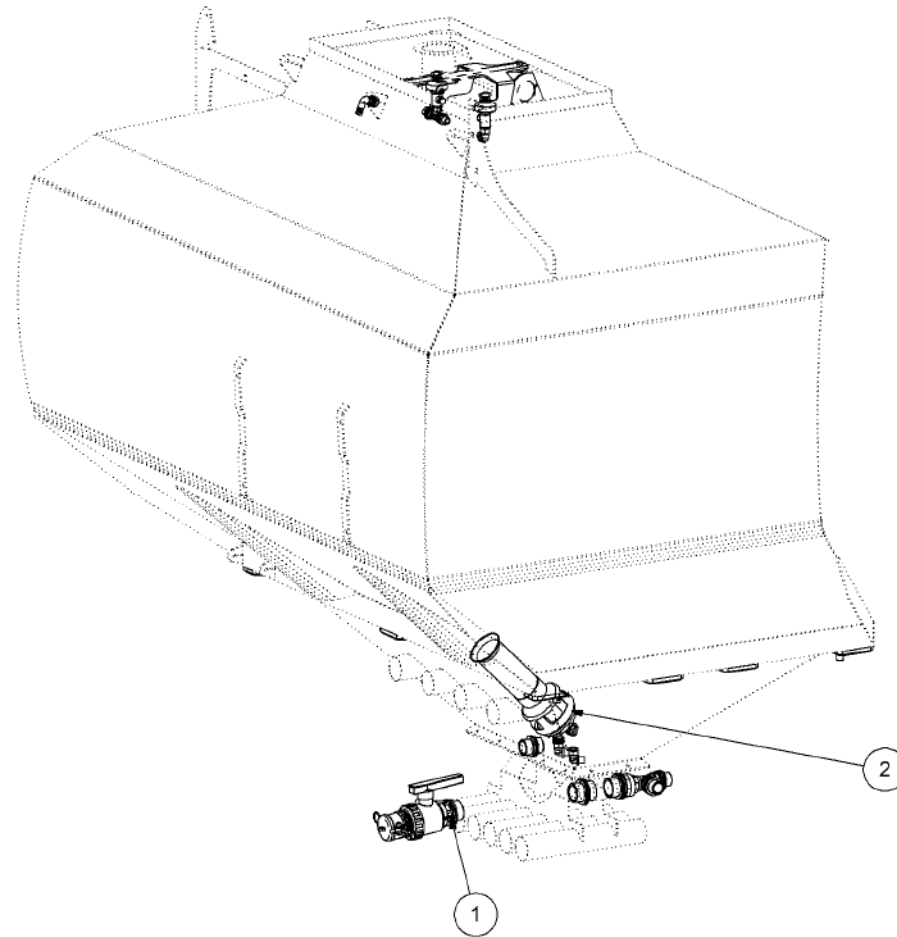

P/N 116130027

Liquid Fertilizer Bin Kit

Key	Part Number	Description	Qty
1	116130021	Liquid Drain Fill Kit	1
2	116130026	Liquid Agitate Rinse Kit	1

Key	Part Number	Description	Qty