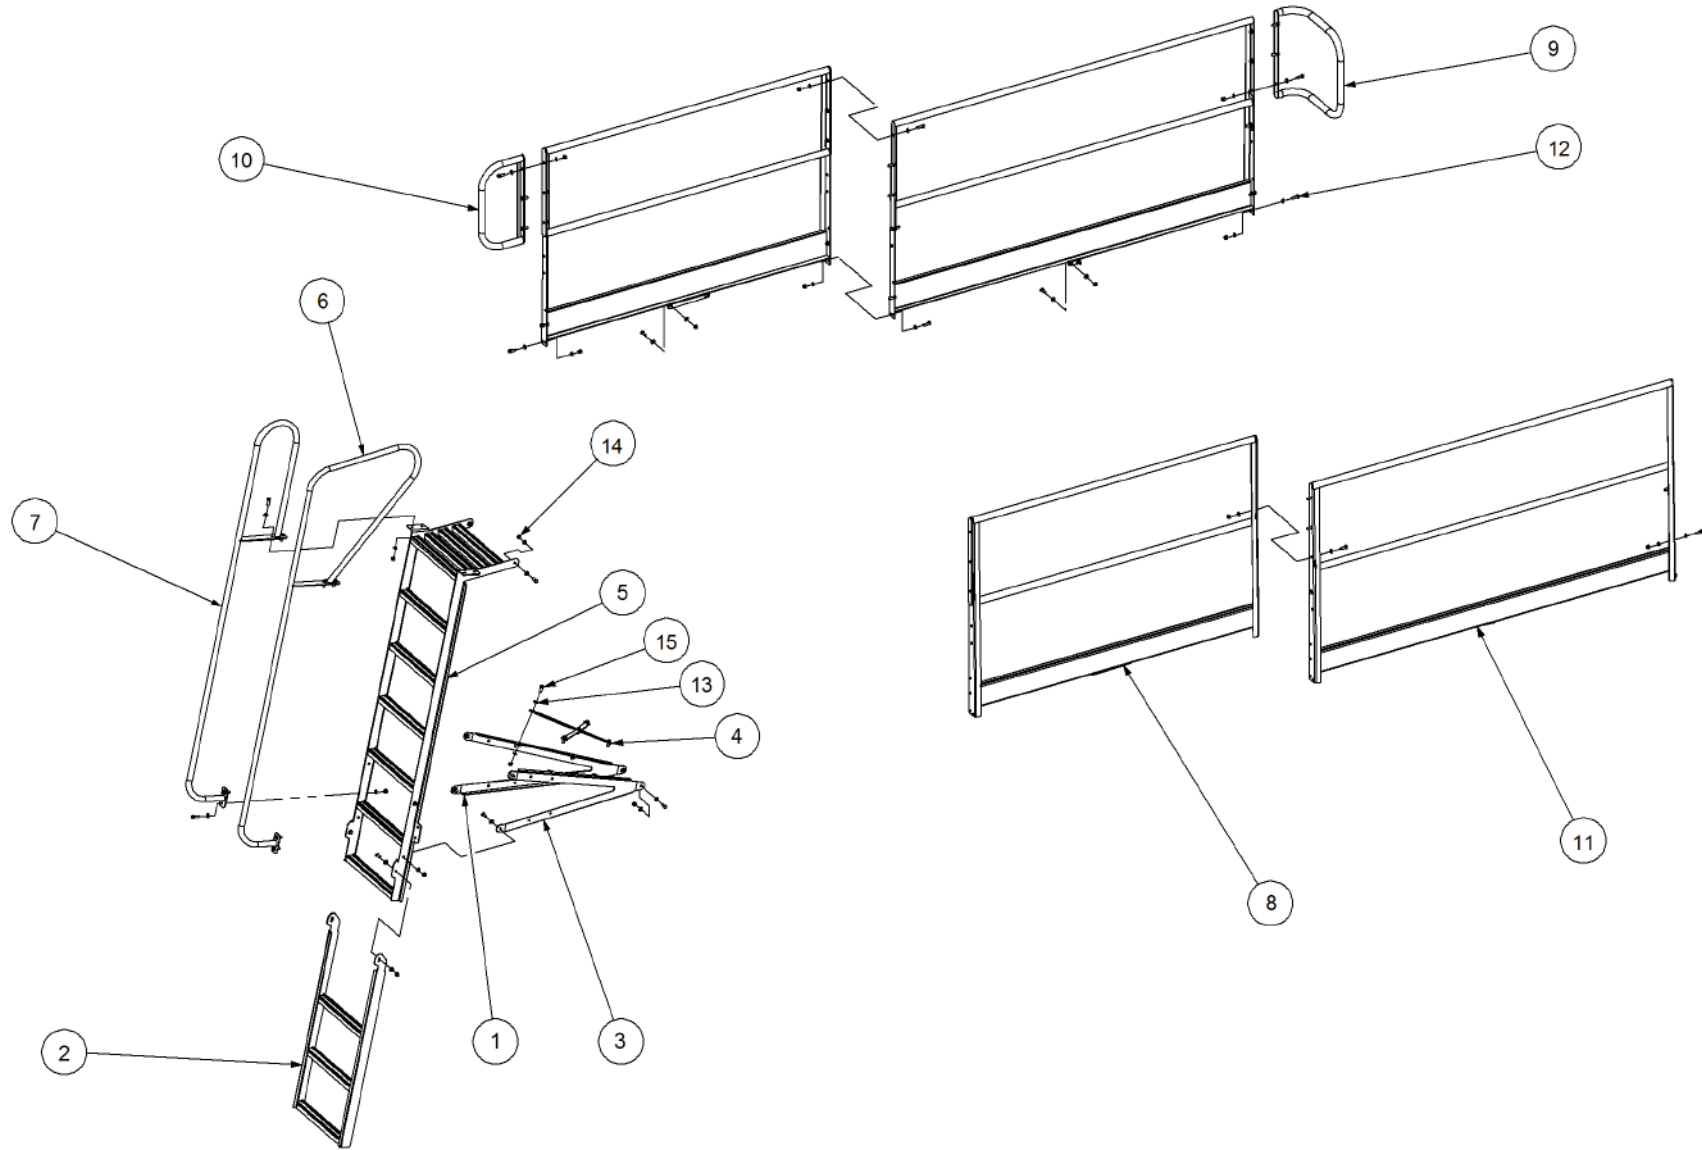

P/N 200173210 Handrail Kit - 17000 3 Bin

Key	Part Number	Description	Qty
1	202173001	Ladder Stay - LH	1
2	202120001	Ladder Extension - 3 Step	1
3	202173002	Ladder Stay - RH	1
4	202600006	Ladder Cross Stay	2
5	202125001	Ladder	1
6	202602004	Ladder Handrail - RH	1
7	202602005	Ladder Handrail - LH	1
8	206173005	Handrail Assy	2
9	206602052	Handrail End - Return	1
10	206602053	Handrail End - Straight	1
11	206602081	Handrail Assy	2
12	050100308	Bolt Hex Hd M10 x 30	31
13	085110000	Flat Washer 10 ID	92
14	080121000	Nut M10 Nyloc	46
15	050100258	Bolt Hex Hd M10 x 25	15

Key	Part Number	Description	Qty