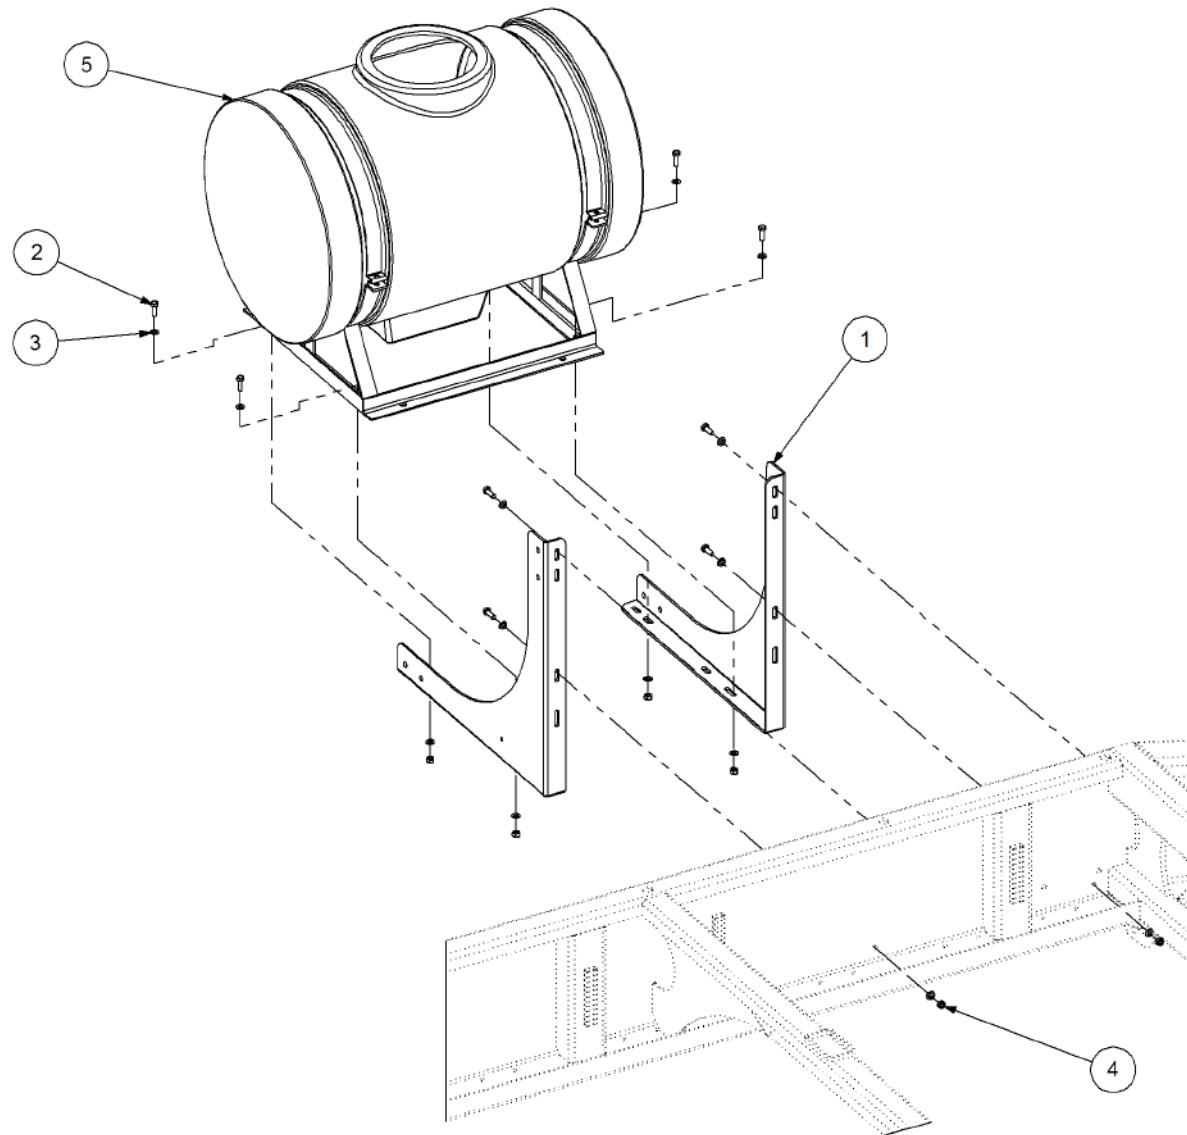

P/N 214133070

Clean Water Tank Assembly - Side Mount

Key	Part Number	Description	Qty
1	214133055	Mount Bracket	2
2	050100308	Bolt Hex Hd M10 x 30	8
3	085110000	Flat Washer 10 ID	16
4	080121000	Nut M10 Nyloc	8
5	192200000	Tank 200L	1

Key	Part Number	Description	Qty