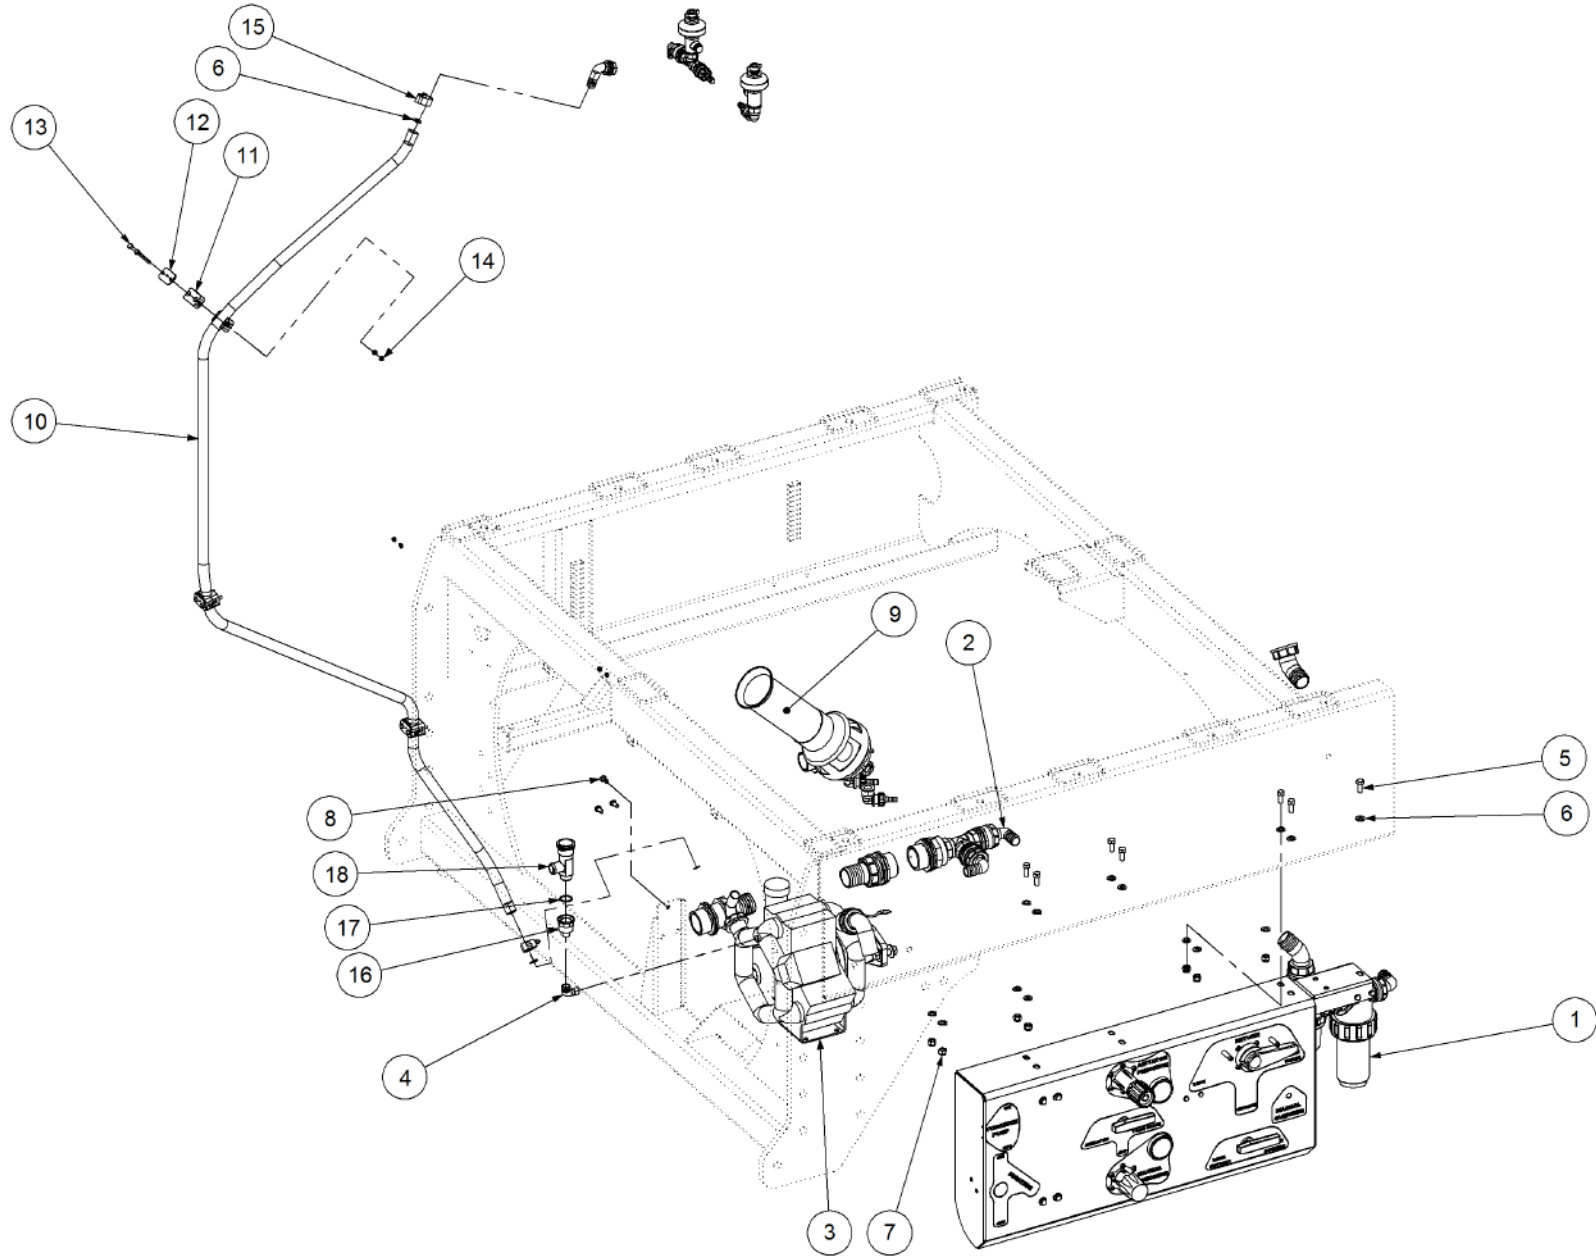

P/N 200401145

Liquid Fertilizer Control Kit - TQ

Key	Part Number	Description	Qty
1	200401149	Liquid Manifold Kit - Single	1
2	150615318	Liquid Fertilizer Hose Kit - TQ	1
3	209501000	Pump Kit	1
4	IF31SS2505	Elbow Male/Female 3/8 BSP 316 Stainless Steel	1
5	058100255	Bolt Hex Hd M10 x 25 S/Steel	7
6	085310000	Flat Washer 10 ID S/Steel	16
7	080321000	Nut M10 Nyloc S/Steel	7
8	058080165	Bolt Hex Hd M8 x 16 S/Steel	3
9	116130027	Liquid Fertilizer Bin Kit	1
10	200401155	Clear Suction Hose 20 Dia. - Cut 2720 Lg	1
11	156143254	Clamp Pipe Single 25.4 Dia	3
12	156163100	Clamp Top Plate	3
13	058060505	Bolt Hex Hd M6 x 50 S/Steel	6
14	080320600	Nut M6 Nyloc S/Steel	6
15	100023025	Hose Clamp - Mikalor 23 - 25	2
16	2452013	Fitting - Male/Female Reducer 3/4" BspF x 3/8" BspM	1
17	G11058	O'ring 25 ID	1
18	459310	Fitting - Safety Valve 3/4" BspM	1

Key	Part Number	Description	Qty