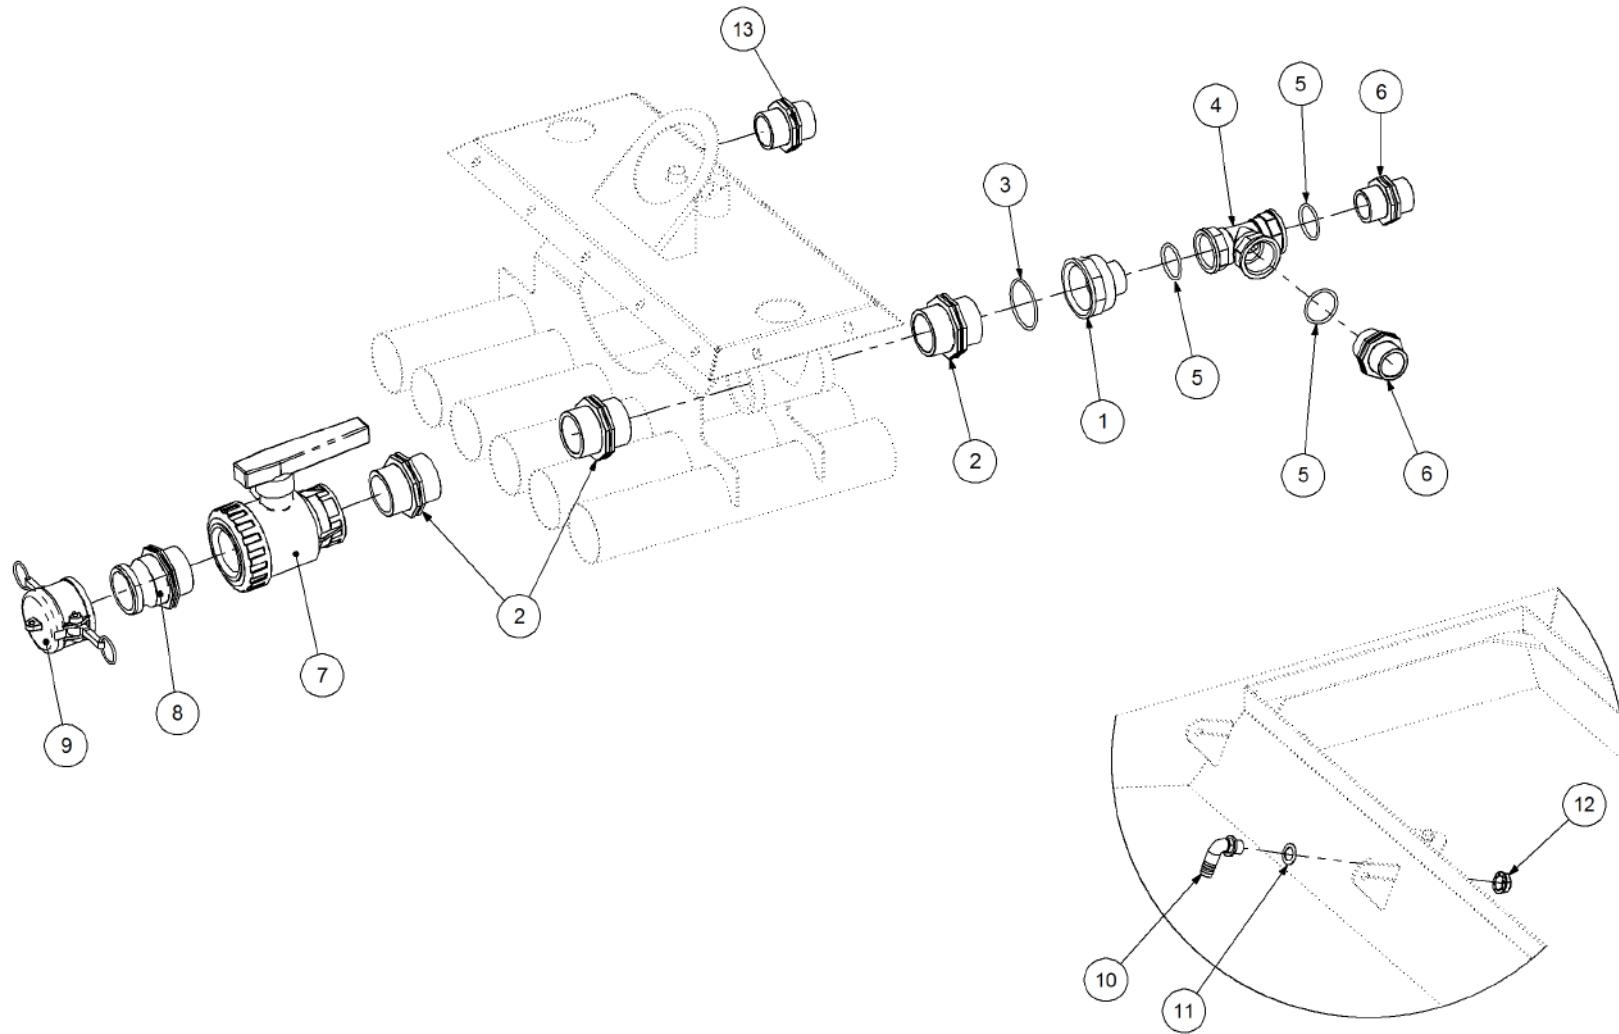

P/N 116130021

Liquid Drain Fill Kit

Key	Part Number	Description	Qty
1	2452057	Fitting - Reducer 2" BspF x 1-1/4" BspM	1
2	2502070	Fitting - Nipple 2" BspM x 2" BspM	3
3	G10073	O'ring 58.7 ID	3
4	1302050	Fitting - Tee 1-1/4" BspF x 1-1/4" BspF x 1-1/4" BspF	1
5	G10052	O'ring 39.7 ID	3
6	2502050	Fitting - Nipple 1-1/4" BspM x 1-1/4" BspM	2
7	4542137	Ball Valve - 2 Way	1
8	18107F	Coupling - 2" Male	1
9	18107H	Plug - 2"	1
10	1132220	Fitting - Elbow 90° 1/2" Bsp x 20mm Hose	1
11	G40002	Gasket 21 ID	1
12	2052020	Fitting - Lock Ring 1/2" BspF	1
13	2502060	Fitting - Nipple 1-1/2" BspM x 1-1/2" BspM	1

Key	Part Number	Description	Qty