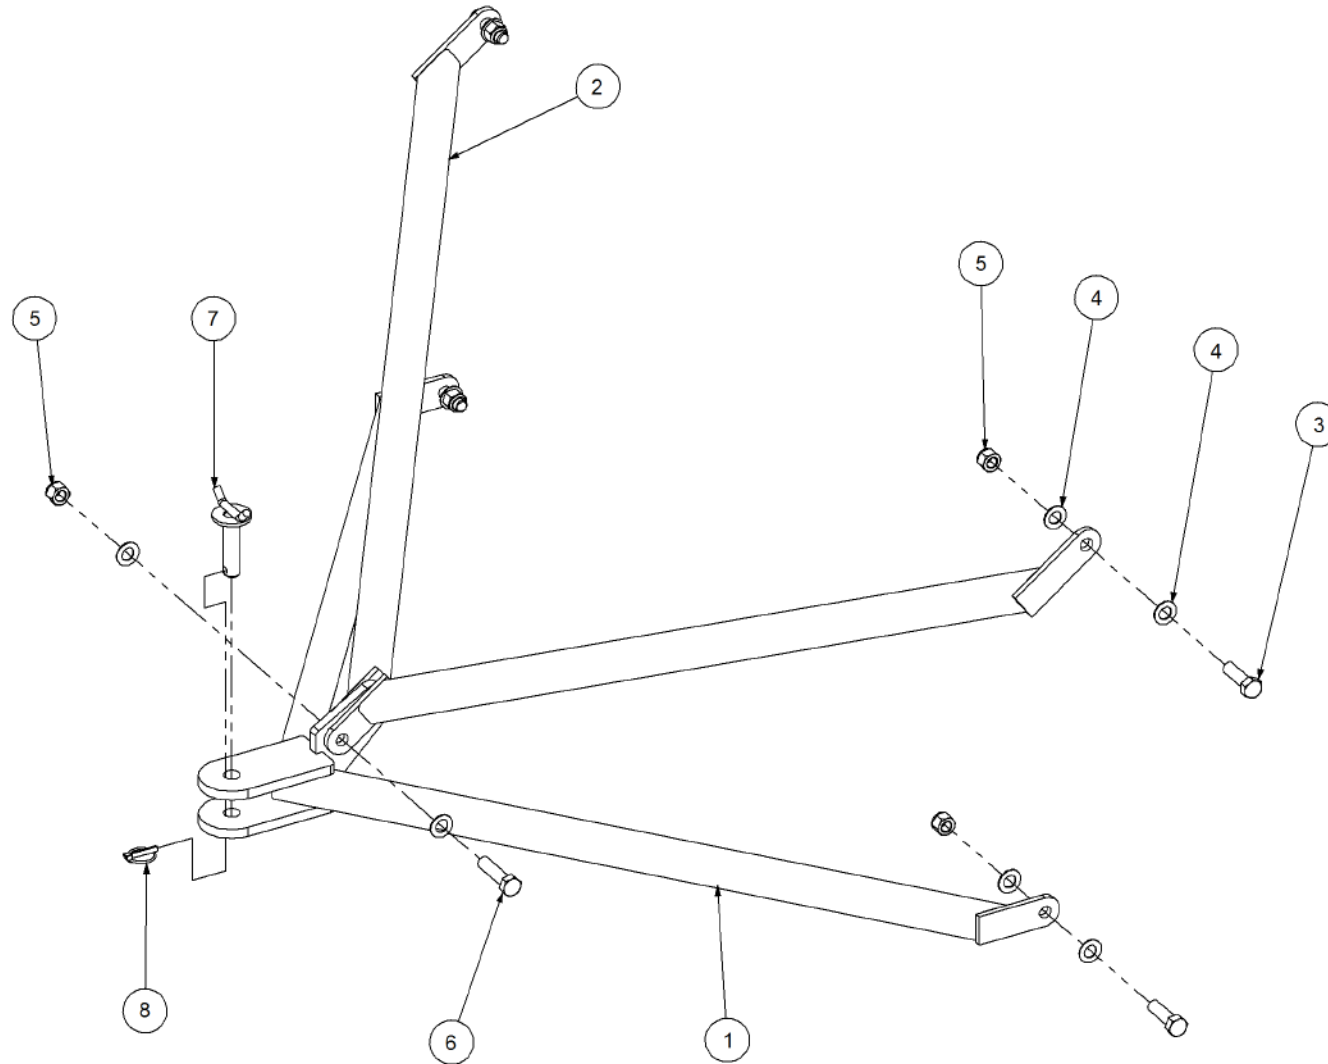

Key	Part Number	Description	Qty
------------	--------------------	--------------------	------------

P/N 234000000 Harrow Hitch Assy

P/N 234000000 Harrow Hitch Assy

Key	Part Number	Description	Qty
1	234000011	Lower Arm	1
2	234000021	Upper Arm	2
3	000190638	Bolt Hex Hd 3/4" UNC x 2-1/2"	4
4	035119380	Flat Washer 3/4" ID	10
5	030130191	Nut 3/4" UNC Nyloc	5
6	000190755	Bolt Hex Hd 3/4" UNC x 3"	1
7	234000001	Hitch Pin	1
8	095110036	Lynch Pin 3/8"	1