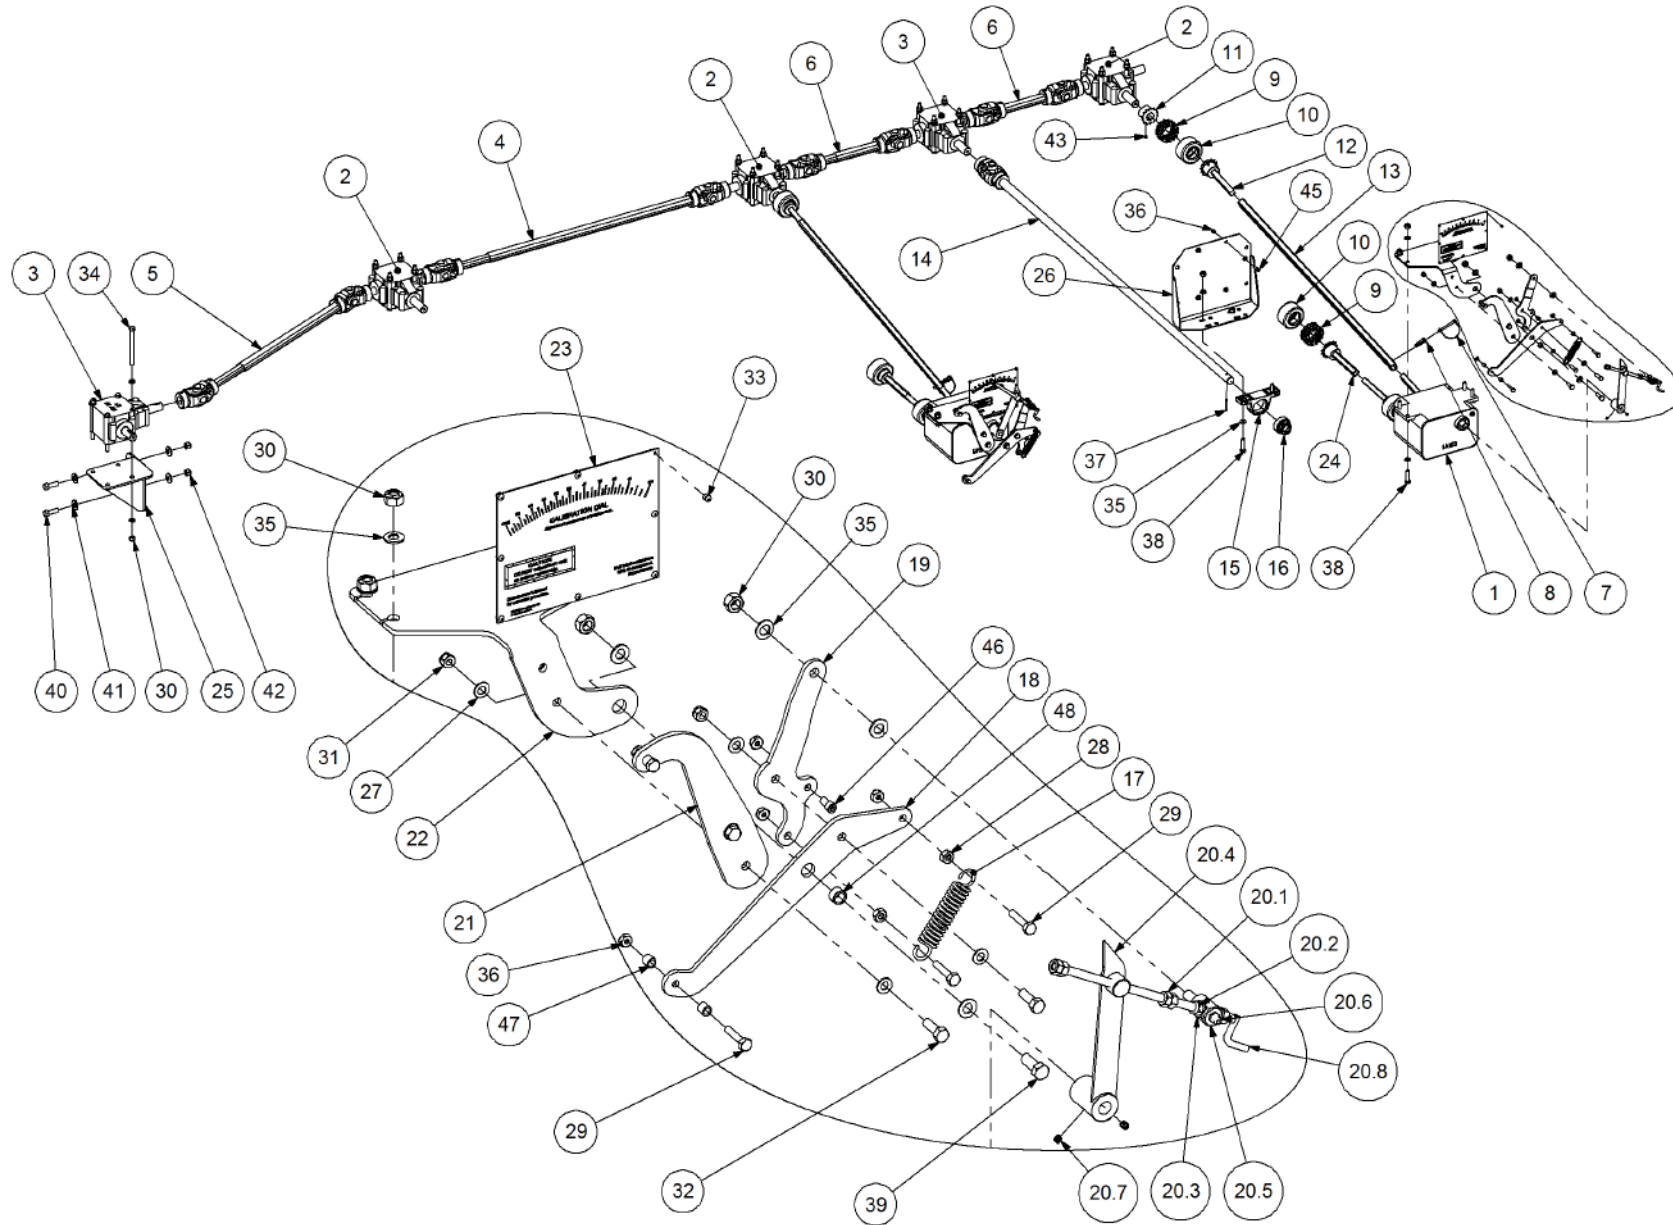

P/N 290133002 Drive Kit - Linear Control

P/N 290133002 Drive Kit - Linear Control

Key	Part Number	Description	Qty	Key	Part Number	Description	Qty
1	290000030	Zero Max QX41 w/- Sprockets & Shafts	2	23	192017514	Calibration Dial	2
2	130010111	Gearbox - Ratio 3.25:1	3	24	290000009	Drive Tube w/- Sprocket - 150 Lg	2
2.1	130025477	Seal 25 ID - Gearbox	3	25	212602022	Gearbox Mount	1
3	130010006	Gearbox - Ratio 1:1	2	26	214602044	Chassis Mount - KEE Control Unit	1
3.1	130025477	Seal 25 ID - Gearbox	3	27	035108161	Flat Washer 5/16" ID	12
4	131210100	Drive Shaft & Universal	1	28	030110061	Nut 1/4" UNC	4
5	131210720	Drive Shaft & Universal	1	29	000060325	Bolt Hex Hd 1/4" UNC x 1-1/4"	8
6	131210420	Drive Shaft & Universal	2	30	030130101	Nut 3/8" UNC Nyloc	34
7	095306050	Lynch Pin 1/4"	2	31	030130081	Nut 5/16" UNC Nyloc	6
8	124112032	Spring - Compression	2	32	000080255	Bolt Hex Hd 5/16" UNC x 1"	6
9	125412120	Chain 1/2" BS Duplex 13L	4	33	094103001	Pop Rivet 1/8" Aluminium	16
10	131000004	Chain Boot	4	34	000101255	Bolt Hex Hd 3/8" UNC x 5"	20
11	290000034	Sprocket (Plastic) 1/2" BS x 14T - 25 ID	2	35	035110191	Flat Washer 3/8" ID	68
12	290000007	Drive Shaft w/- Sprocket - 170 Lg	2	36	030130061	Nut 1/4" UNC Nyloc	14
13	290601080	Drive Tube	2	37	090106038	Roll Pin 1/4" x 1-1/2"	1
14	290602055	Crank Shaft w/- Universal	1	38	000100385	Bolt Hex Hd 3/8" UNC x 1-1/2"	10
15	136420500	Bearing Housing - Pillow Block	1	39	000100255	Bolt Hex Hd 3/8" UNC x 1"	2
16	135520525	Bearing - 1" ID	1	40	000130385	Bolt Hex Hd 1/2" UNC x 1-1/2"	2
17	124148050	Spring - Tension	2	41	035113250	Flat Washer 1/2" ID	4
18	209601003	Actuator Main Arm	2	42	030130131	Nut 1/2" UNC Nyloc	2
19	209601005	Actuator Spring Arm	2	43	013110606	Grub Screw 1/4" UNC x 1/4"	2
20	209601001	Linear Calibration Adjustment Kit	2	44	035106151	Flat Washer 1/4" ID	4
20.1	030110081	Nut 5/16" UNC	6	45	010106019	Cap Screw 1/4" UNC x 3/4"	4
20.2	030130081	Nut 5/16" UNC Nyloc	1	46	010106012	Cap Screw 1/4" UNC x 1/2"	2
20.3	035108161	Flat Washer 5/16" ID	2	47	209601006	Bush	8
20.4	209600005	Calibration Indicator	1	48	208400076	Indent Plate Spacer - 4 Way	2
20.5	290601007	Screw Swivel	1				
20.6	111206000	Grease Nipple 1/4" UNF	1				
20.7	013110606	Grub Screw 1/4" UNC x 1/4"	2				
20.8	209600001	Indicator Adjusting Screw	1				
21	209601004	Actuator Top Arm	2				
22	209601002	Actuator Base Plate	2