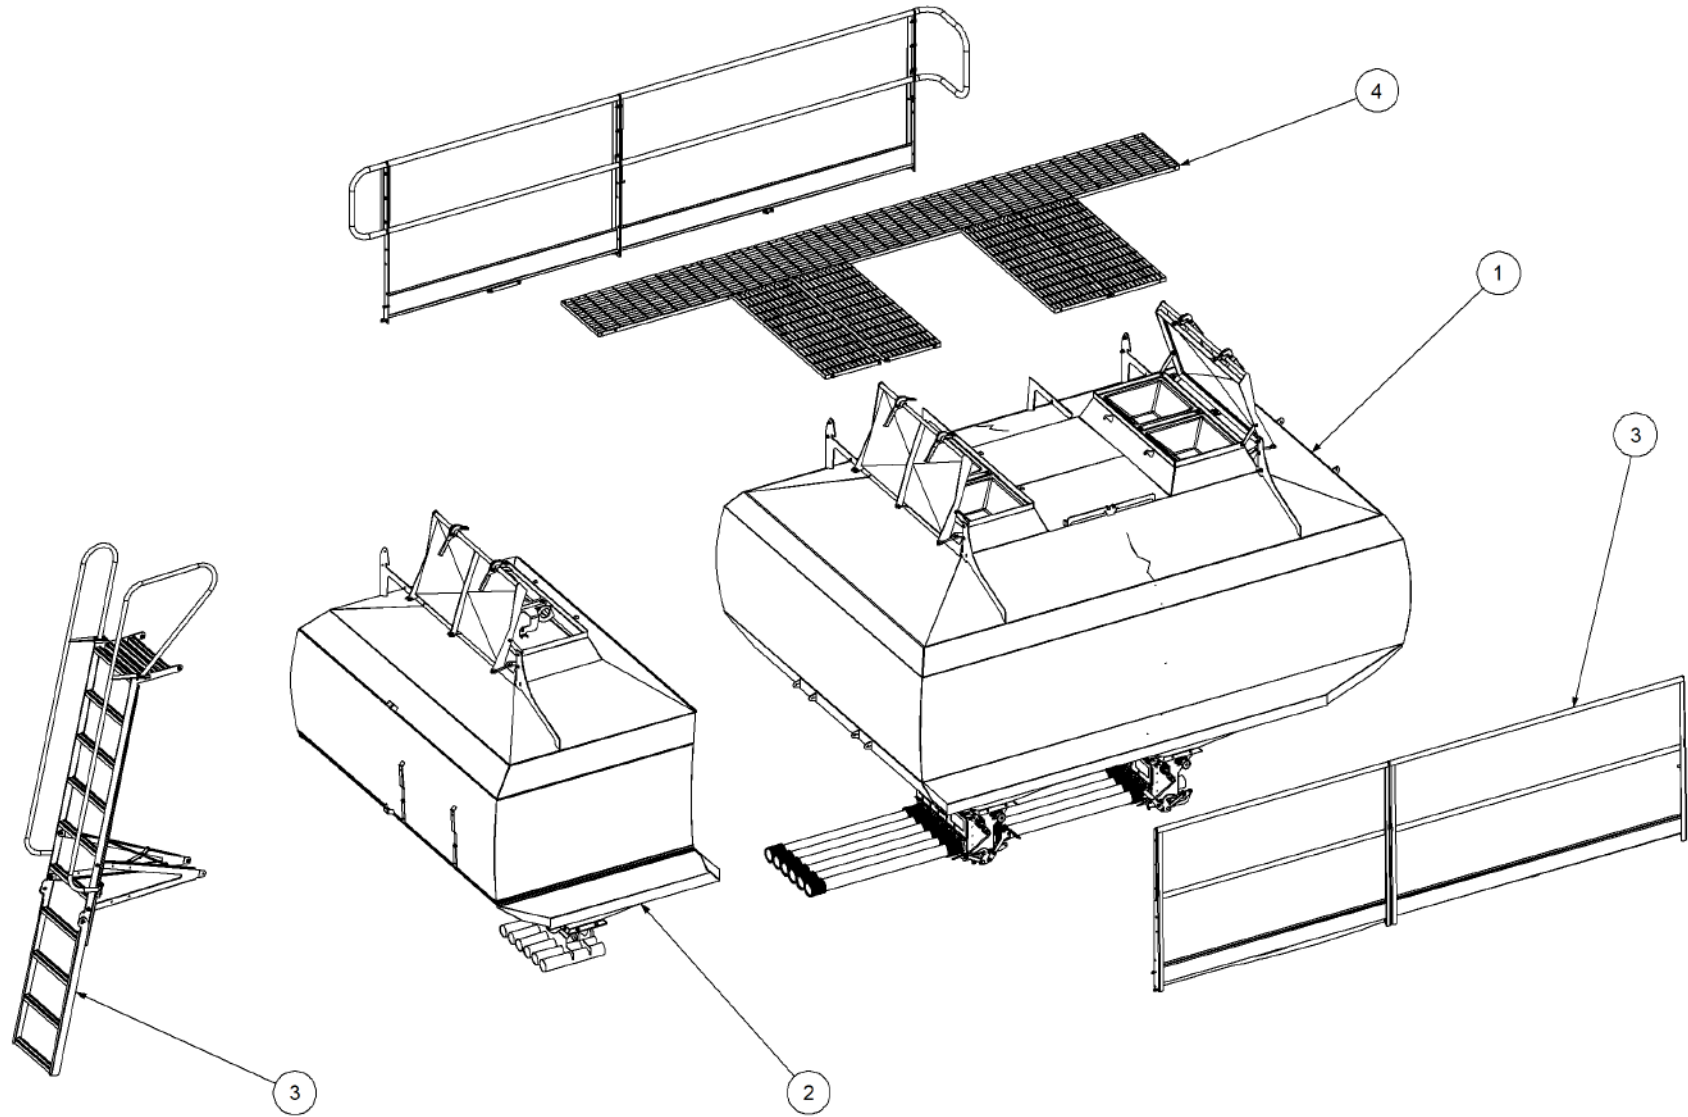

Simplicity
A U S T R A L I A

Parts Manual

TQSL - Trailing Quad - Steerable Liquid Air Seeder

17000 TQSL3

P/N 17000 TQSL3 17000 TQSL 3 Bin Air Seeder

P/N 17000 TQSL3 17000 TQSL 3 Bin Air Seeder

Key	Part Number	Description	Code	Key	Part Number	Description	Code
1	200173000	Bin Assembly - 17000 3 Bin Liquid - Single Agitator	(Std)				
2	214133035	Chassis Kit - TQSL 3 Bin	(Std)				
3	290133002	Drive Kit - Linear Control	(Std)				
4	250000026	Blower Kit - Rexroth	(Std)				
4	250000126	Blower Kit - Rexroth w/- Diverter Valve	(Opt)				
4	250000001	Blower Kit - Volvo	(Opt)				
4	250000101	Blower Kit - Volvo w/- Diverter Valve	(Opt)				
5	230123100	Axle Assy - Xtra Steer - 3.0m	(Std)				
5	230123105	Axle Assy - Xtra Steer - 3.2m	(Opt)				
6	248121000	Axle Hub & Stub Kit - 15T (10 stud) x 3.2m	(Std)				
6	248121002	Axle Hub & Stub Kit - 15T (10 stud) x 3.0m	(Opt)				
7	248000016	Wheel Kit - 650/75 R32 Tyre - 8 Stud	(Std)				
8	248000009	Wheel Kit - 800/65R32 Tyre - 10 Stud	(Std)				
8	248000025	Wheel Kit - 900/60R32 Tyre - 10 Stud	(Opt)				
9	291600006	Dispatch Kit - Ground Drive	(Std)				
10	156590017	Stauff Clamp Kit	(Std)				
11	290102003	Monitor & Harness Kit - X20 2 Bin w/- Actuator	(Std)				
11	290102004	Monitor & Harness Kit - Eagle 2 Bin w/- Actuator	(Opt)				
12	214133050	Clean Water Tank Assembly - Front Mount	(Std)				
12	214133070	Clean Water Tank Assembly - Side Mount	(Opt)				
13	196617002	Decal '17000 Simplicity' 1000 x 400	(Std)				
13	196042516	Decal Kit - Airseeder Safety	(Std)				
13	196015020	Decal 'Wheat Sheaf Logo' 150 x 200	(Std)				
14	201600100	SSB Kit - 600L 1 Way Ground Drive	(Opt Extra)				
14	201600102	SSB Kit - 600L 2 Way Ground Drive	(Opt Extra)				
15	265174000	Auger Kit 9" - RH	(Opt Extra)				
15	265172000	Auger Kit 8" - RH	(Opt Extra)				
16	234000000	Harrow Hitch Assy	(Opt Extra)				
17	233260100	Universal Hitch Assy w/- U Bolts	(Opt Extra)				
17	233260145	Universal Hitch Assy w/- Adaptor Plate	(Opt Extra)				
17	305100100	Rear Pull Assy - Allrounder	(Opt Extra)				