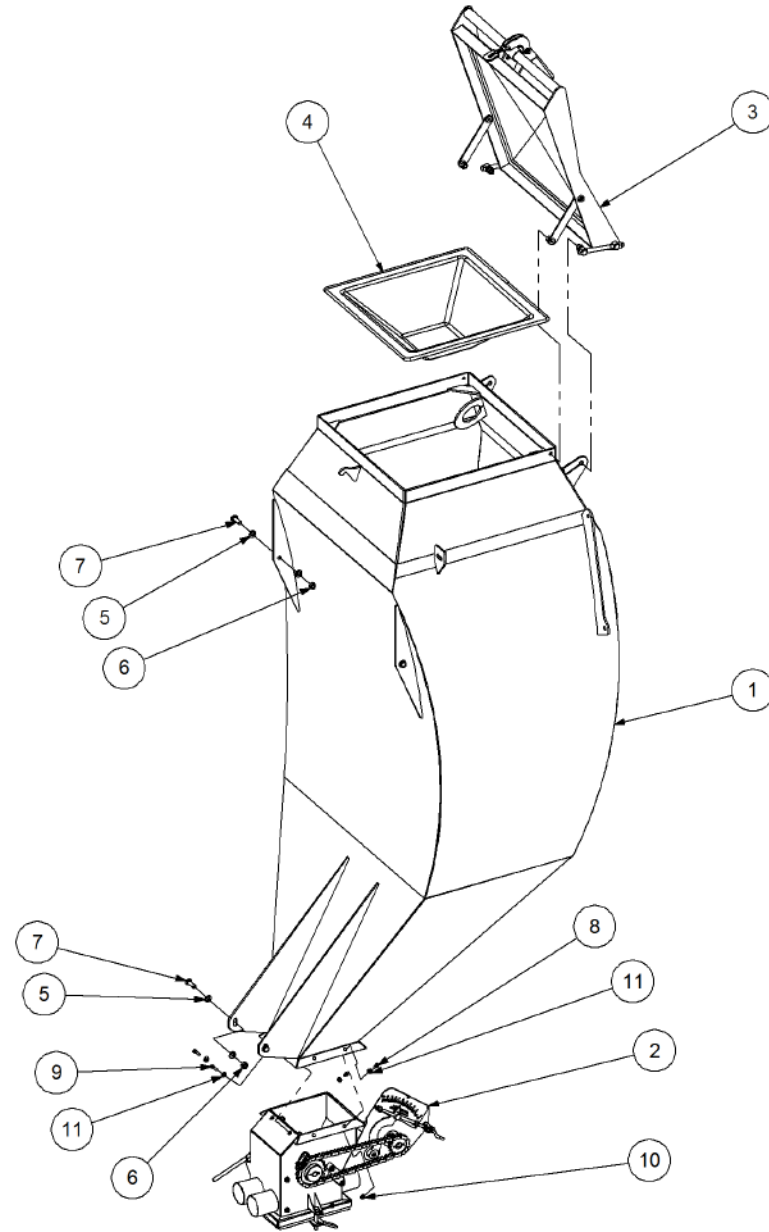

P/N 201600252 SSB Sub Assembly - 600L 2 Way Ground Drive

Key	Part Number	Description	Qty
1	201600001	Small Seeds Box - 600L	1
2	208202000	Metering Unit SSB - 2 Way Ground Drive	1
3	203150000	Lid Assy - Medium	1
4	203155001	Wire Basket	1
5	085110000	Flat Washer 10 ID	8
6	080121000	Nut M10 Nyloc	4
7	050100308	Bolt Hex Hd M10 x 30	4
8	010106012	Cap Screw 1/4" UNC x 1/2"	6
9	010106019	Cap Screw 1/4" UNC x 3/4"	2
10	030110061	Nut 1/4" UNC	6
11	035106151	Flat Washer 1/4" ID	8

Key	Part Number	Description	Qty