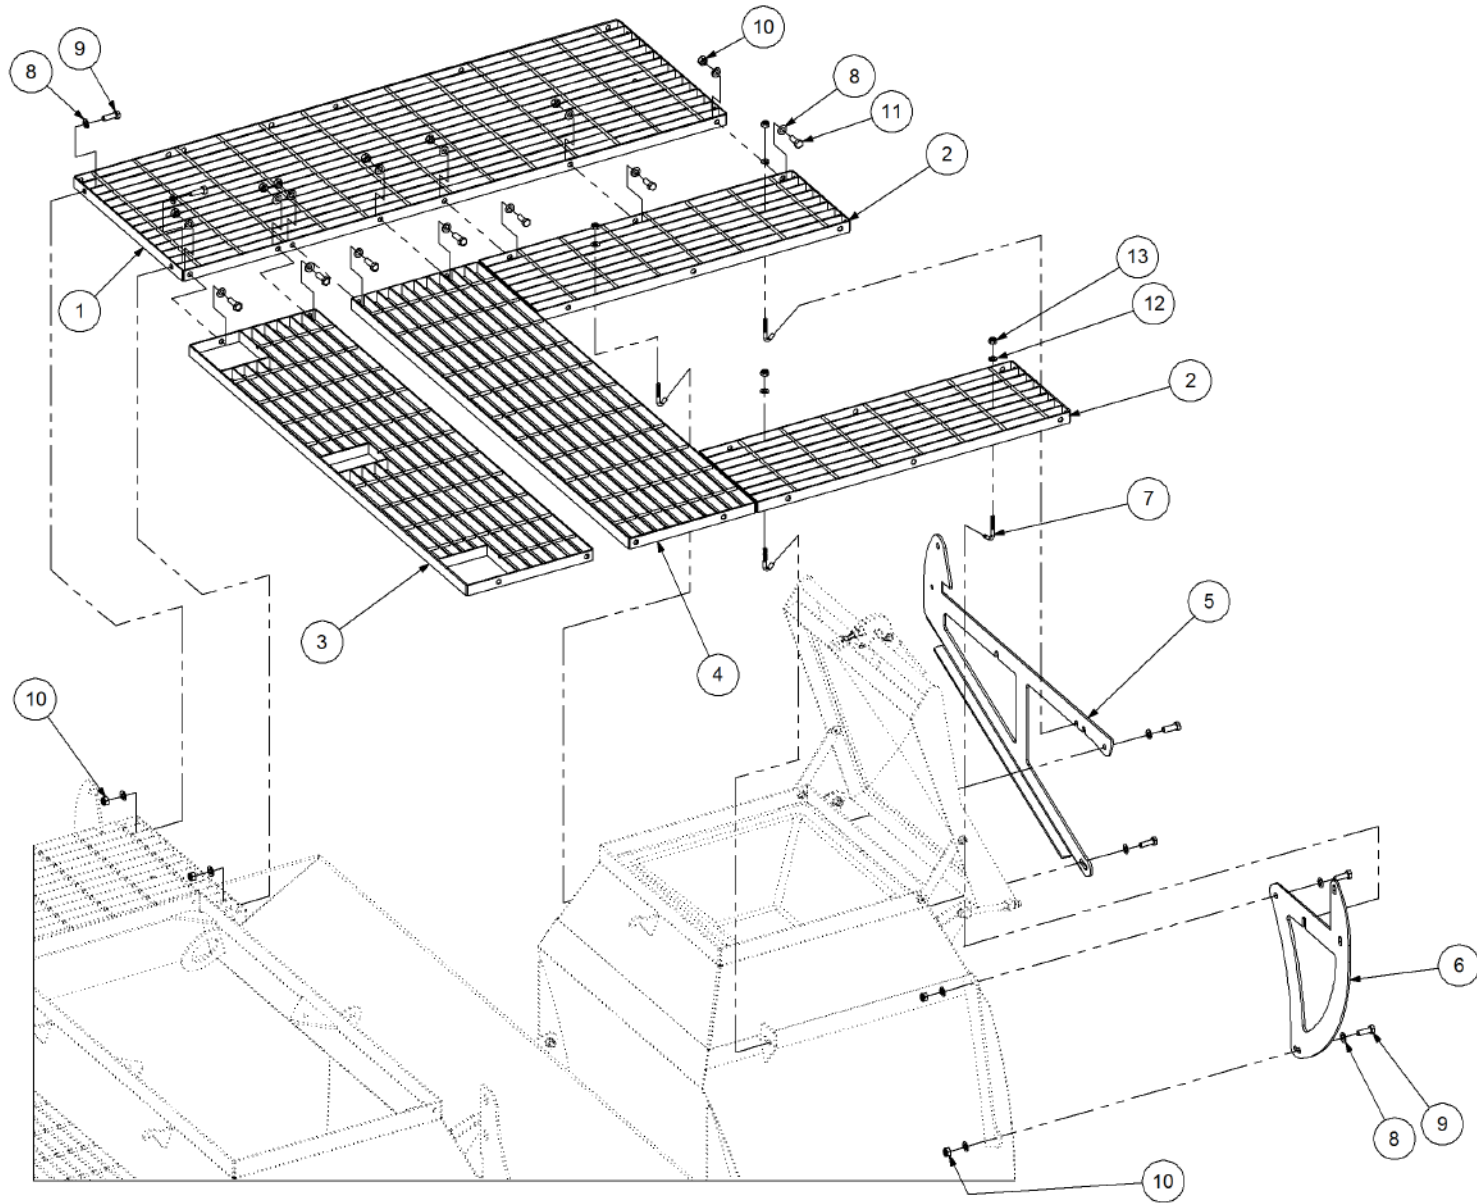

Key	Part Number	Description	Qty
------------	--------------------	--------------------	------------

P/N 201600215 SSB Walkway Kit - 600L

Key	Part Number	Description	Qty
1	193453130	Walkway Panel	1
2	193243750	Walkway Panel	2
3	200122164	Walkway Panel w/- Cutout	1
4	193303115	Walkway Panel	1
5	201600010	Walkway Bracket	1
6	201600011	Walkway Bracket	1
7	057080000	J Bolt M8	5
8	085110000	Flat Washer 10 ID	26
9	050100308	Bolt Hex Hd M10 x 30	6
10	080121000	Nut M10 Nyloc	13
11	050100258	Bolt Hex Hd M10 x 25	7
12	085108000	Flat Washer 8 ID	5
13	080120800	Nut M8 Nyloc	5