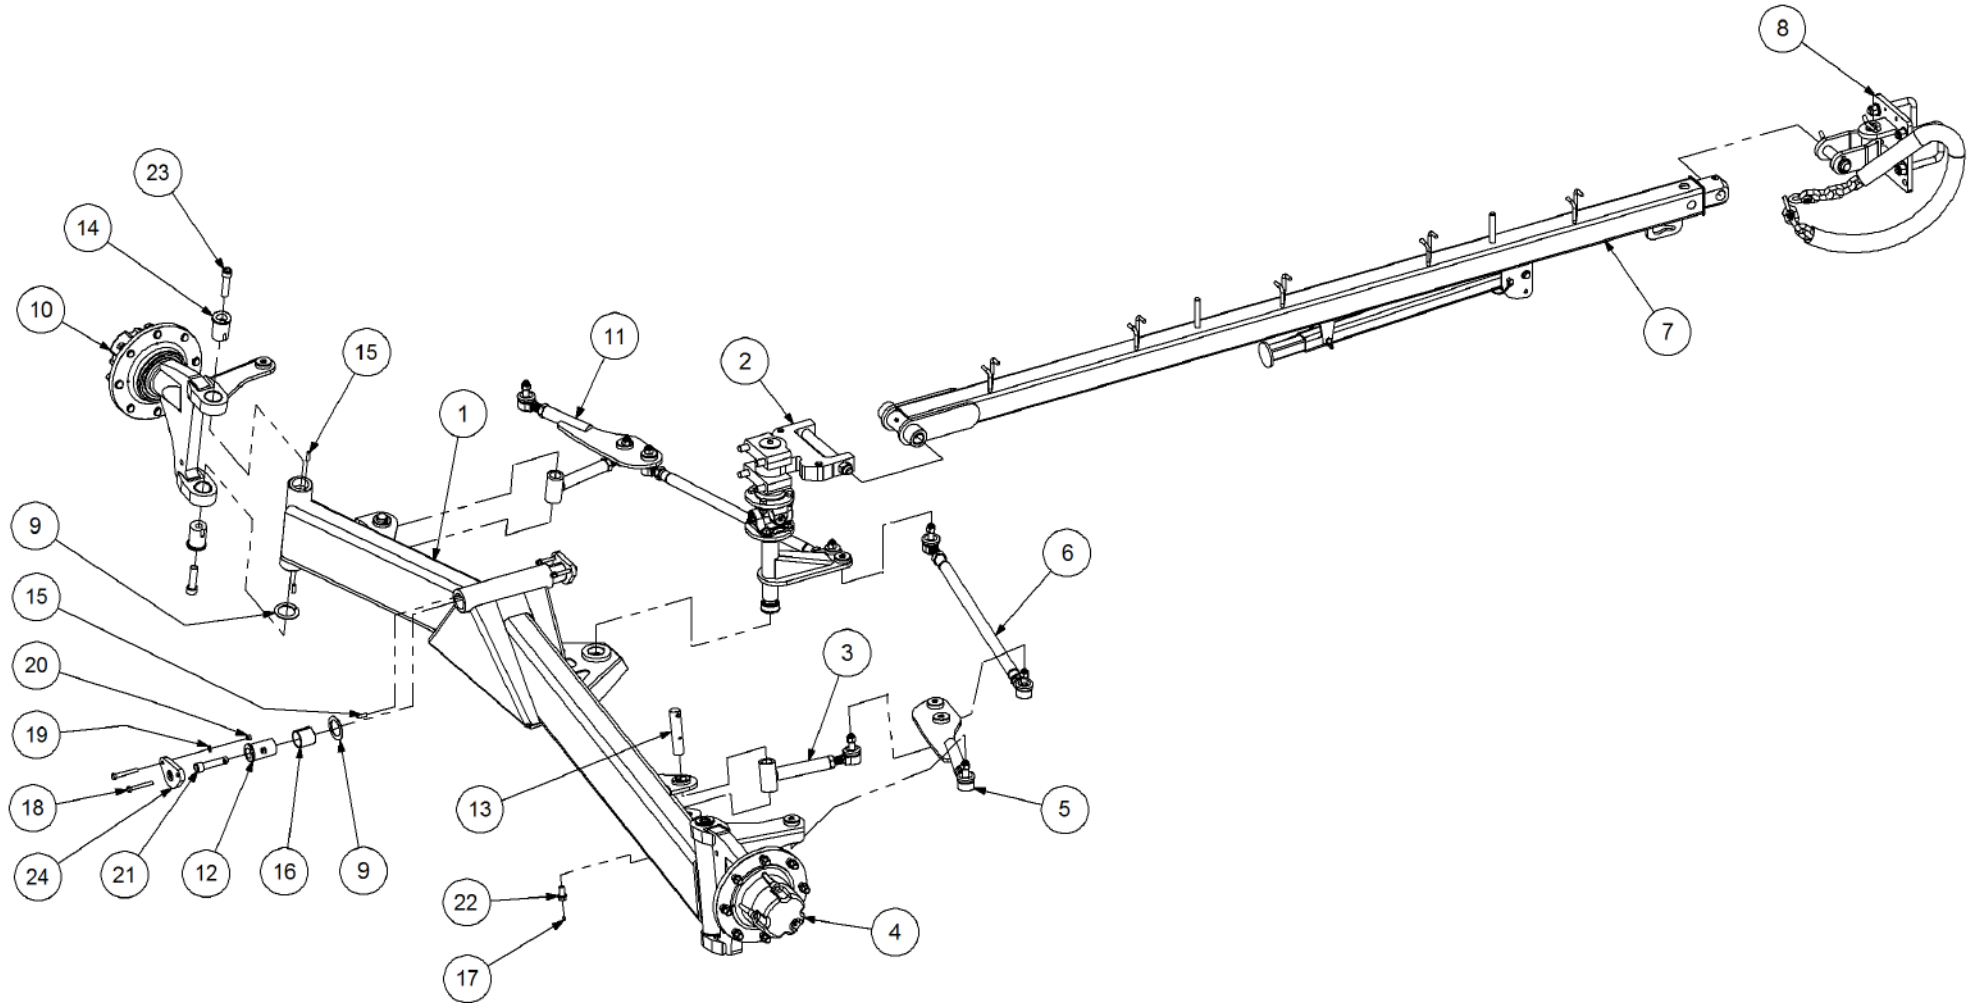

P/N 230123105 Axle Assy - Xtra Steer - 3.2m

Key	Part Number	Description	Qty
1	230603205	Rock Axle - Xtra Steer - 3.2m	1
2	230605127	Steering Yoke Assy - Xtra Steer	1
3	230606015	Secondary Lever Assy	2
4	230123010	Stub Axle Assy - 12000 RH	1
5	230606016	Link Assy - RH	1
6	230603208	Tie Rod Assy - Xtra Steer	2
7	235600110	Pull Assy	1
8	233260100	Universal Hitch Assy w/- U Bolts	1
9	138132093	Thrust Washer 2" ID x 0.093"	3
10	230123020	Stub Axle Assy - 12000 LH	1
11	230606022	Link Assy - LH	1
12	230603007	Pivot Pin - Rock Axle	2
13	491700200	Pin Assy	2
14	230603004	Pivot Pin - Stub Axle	4
15	090210030	Dowel Pin 10 Dia x 30	6
16	137131031	Bush Teflon 50 ID x 50 Lg	2
17	111506000	Grease Nipple 1/4" - Straight	2
18	050100808	Bolt Hex Hd M10 x 80	4
19	086110000	Spring Washer 10 ID	4
20	080111000	Nut M10	4
21	061120090	Cap Screw M20 x 90	2
22	491700206	Bolt M16 x 30 Durluk - Greasable	2
23	061120080	Cap Screw M20 x 80	4
24	230603017	Safety Cap - Axle Pivot	2

Key	Part Number	Description	Qty